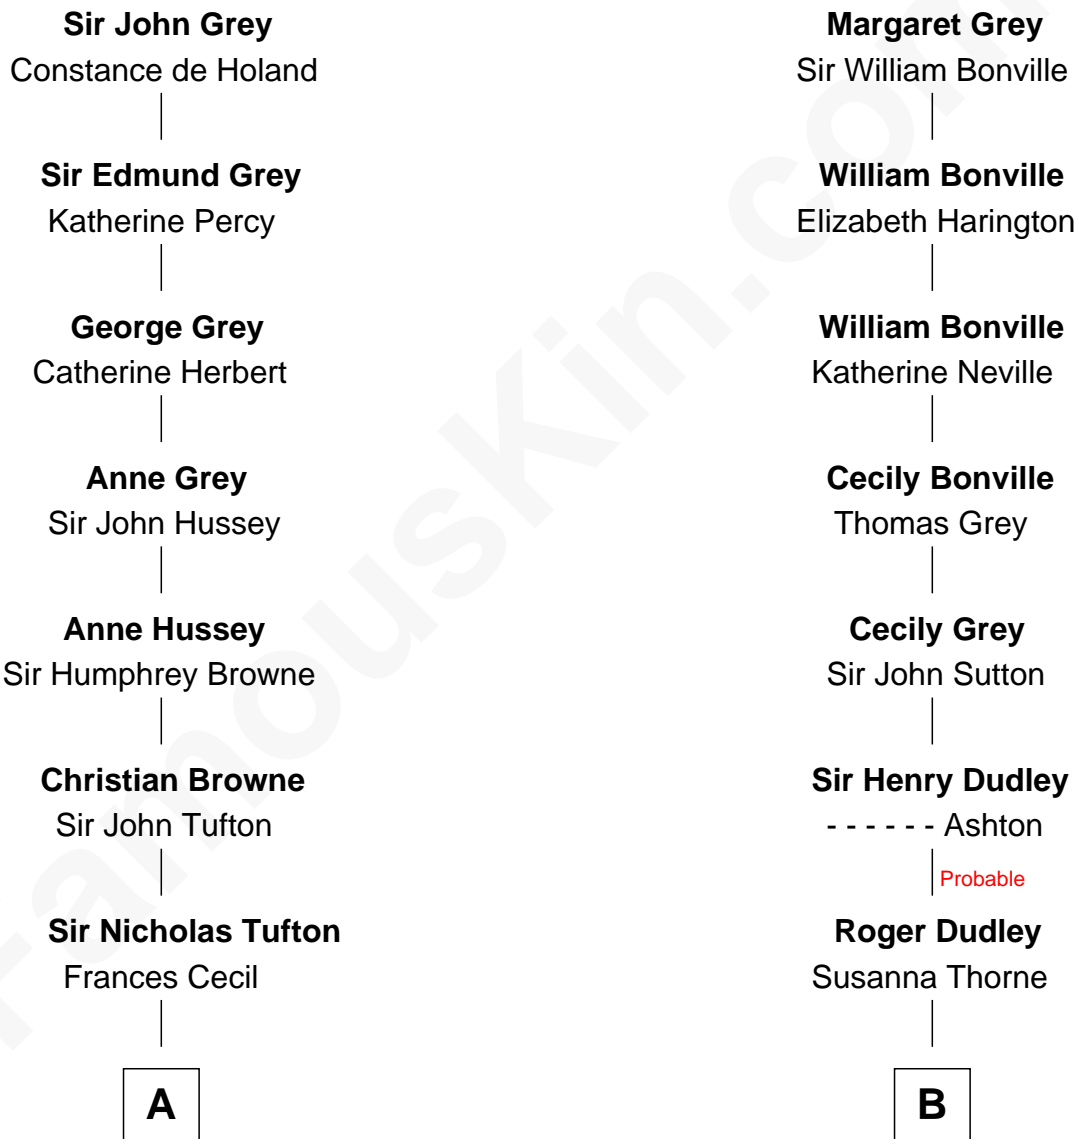

## Relationship Chart of

**Kit Harington**

TV Actor - "Game of Thrones"

18th cousin of

**Alan Ladd**

Movie Actor

**Sir Reynold Grey**

Margaret de Ros