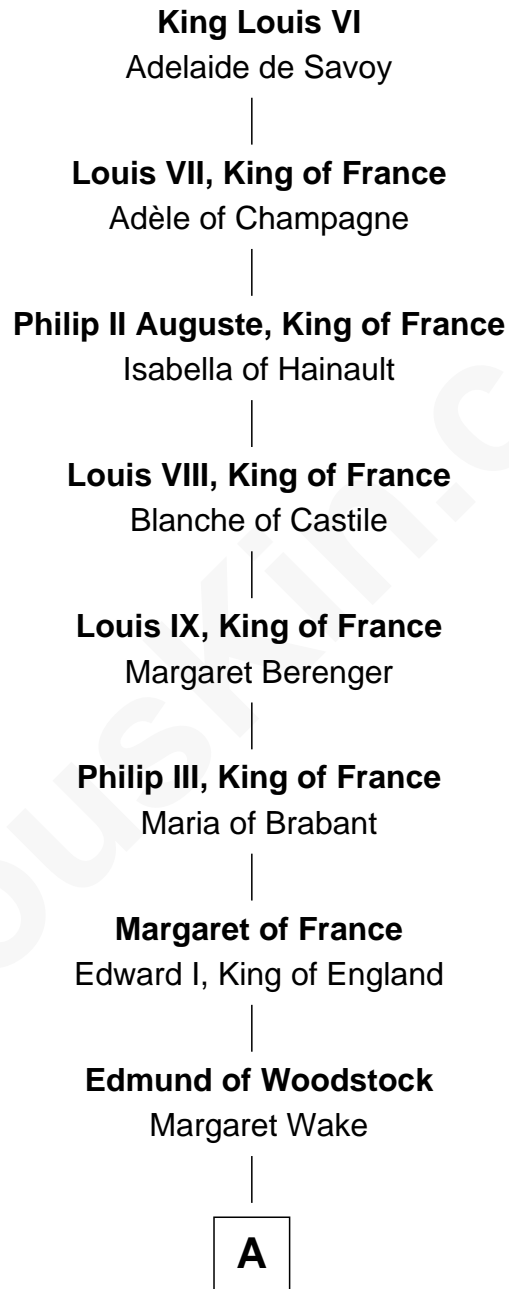

FamousKin.com Relationship Chart of

Kit Harington

TV Actor - "Game of Thrones"

26th Great-grandson of

King Louis VI

King of France

A

Joan Plantagenet

Thomas Holand

John de Holand

Elizabeth of Lancaster

Constance de Holand

Sir John Grey

Sir Edmund Grey

Katherine Percy

George Grey