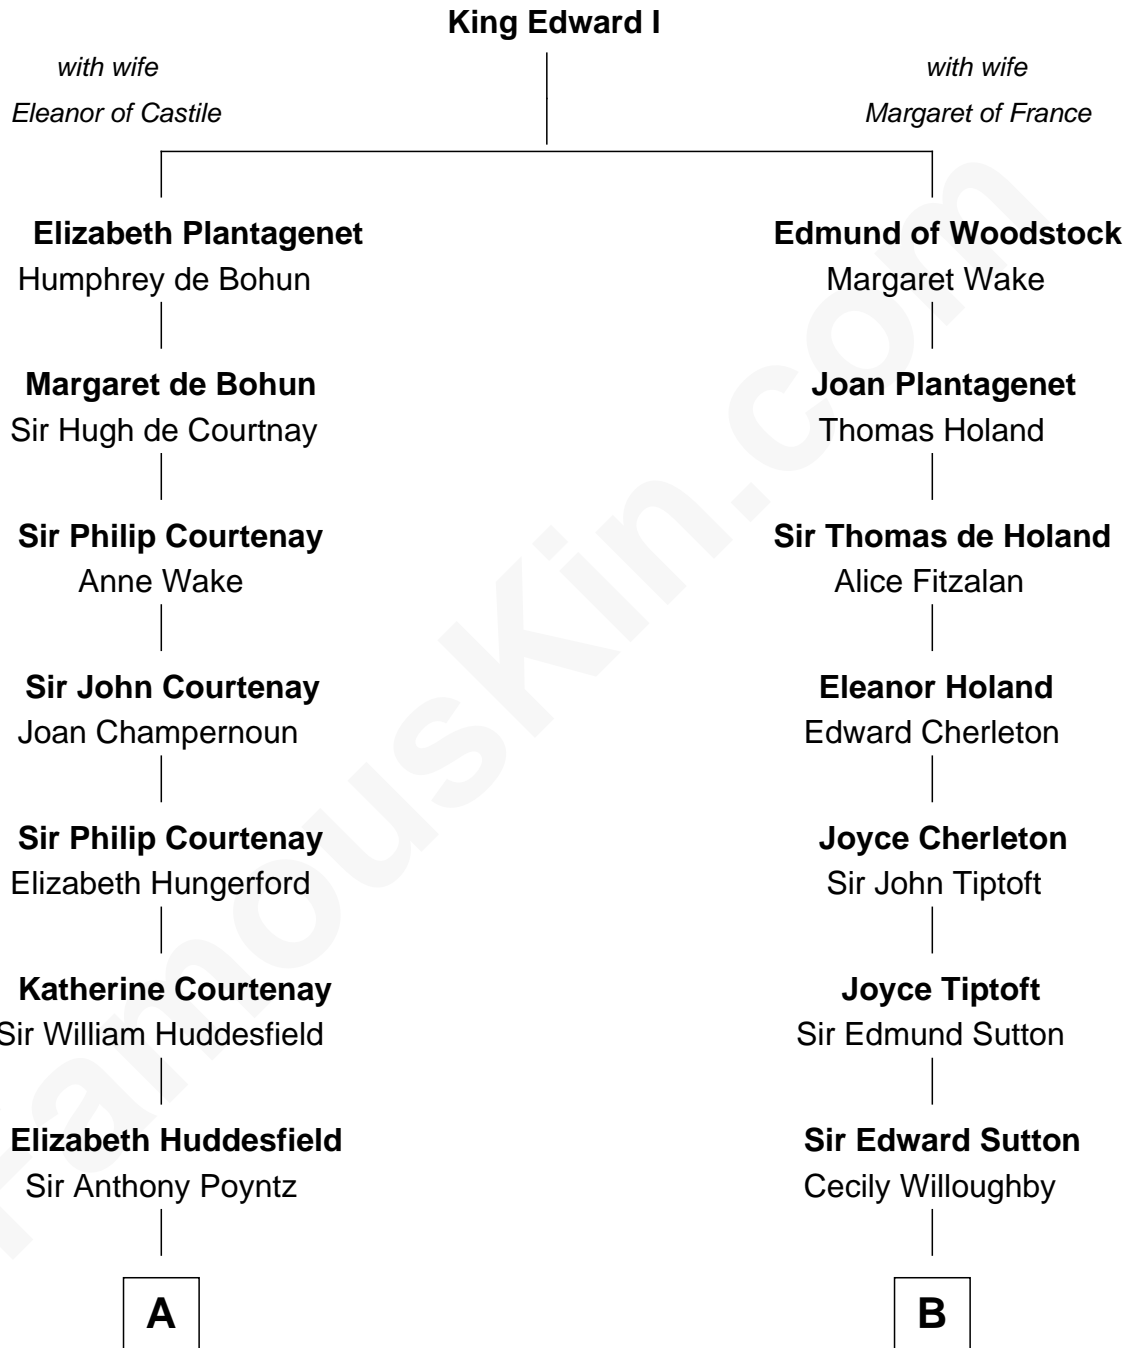

## Relationship Chart of

**Kit Harington**

TV Actor - "Game of Thrones"

21st cousin of

**George Hamilton**

TV and Movie Actor

**C**

**Edward Henry Legge**  
Cordelia Twysden Molesworth

**Lois Marjorie Legge**  
Ernest Wriothesley Denny

**Lavender Cecilia Denny**  
John Charles Dundas Harington

**Sir David Richard Harington**  
Deborah Jane Catesby

**Kit Harington**  
*TV Actor - "Game of Thrones"*