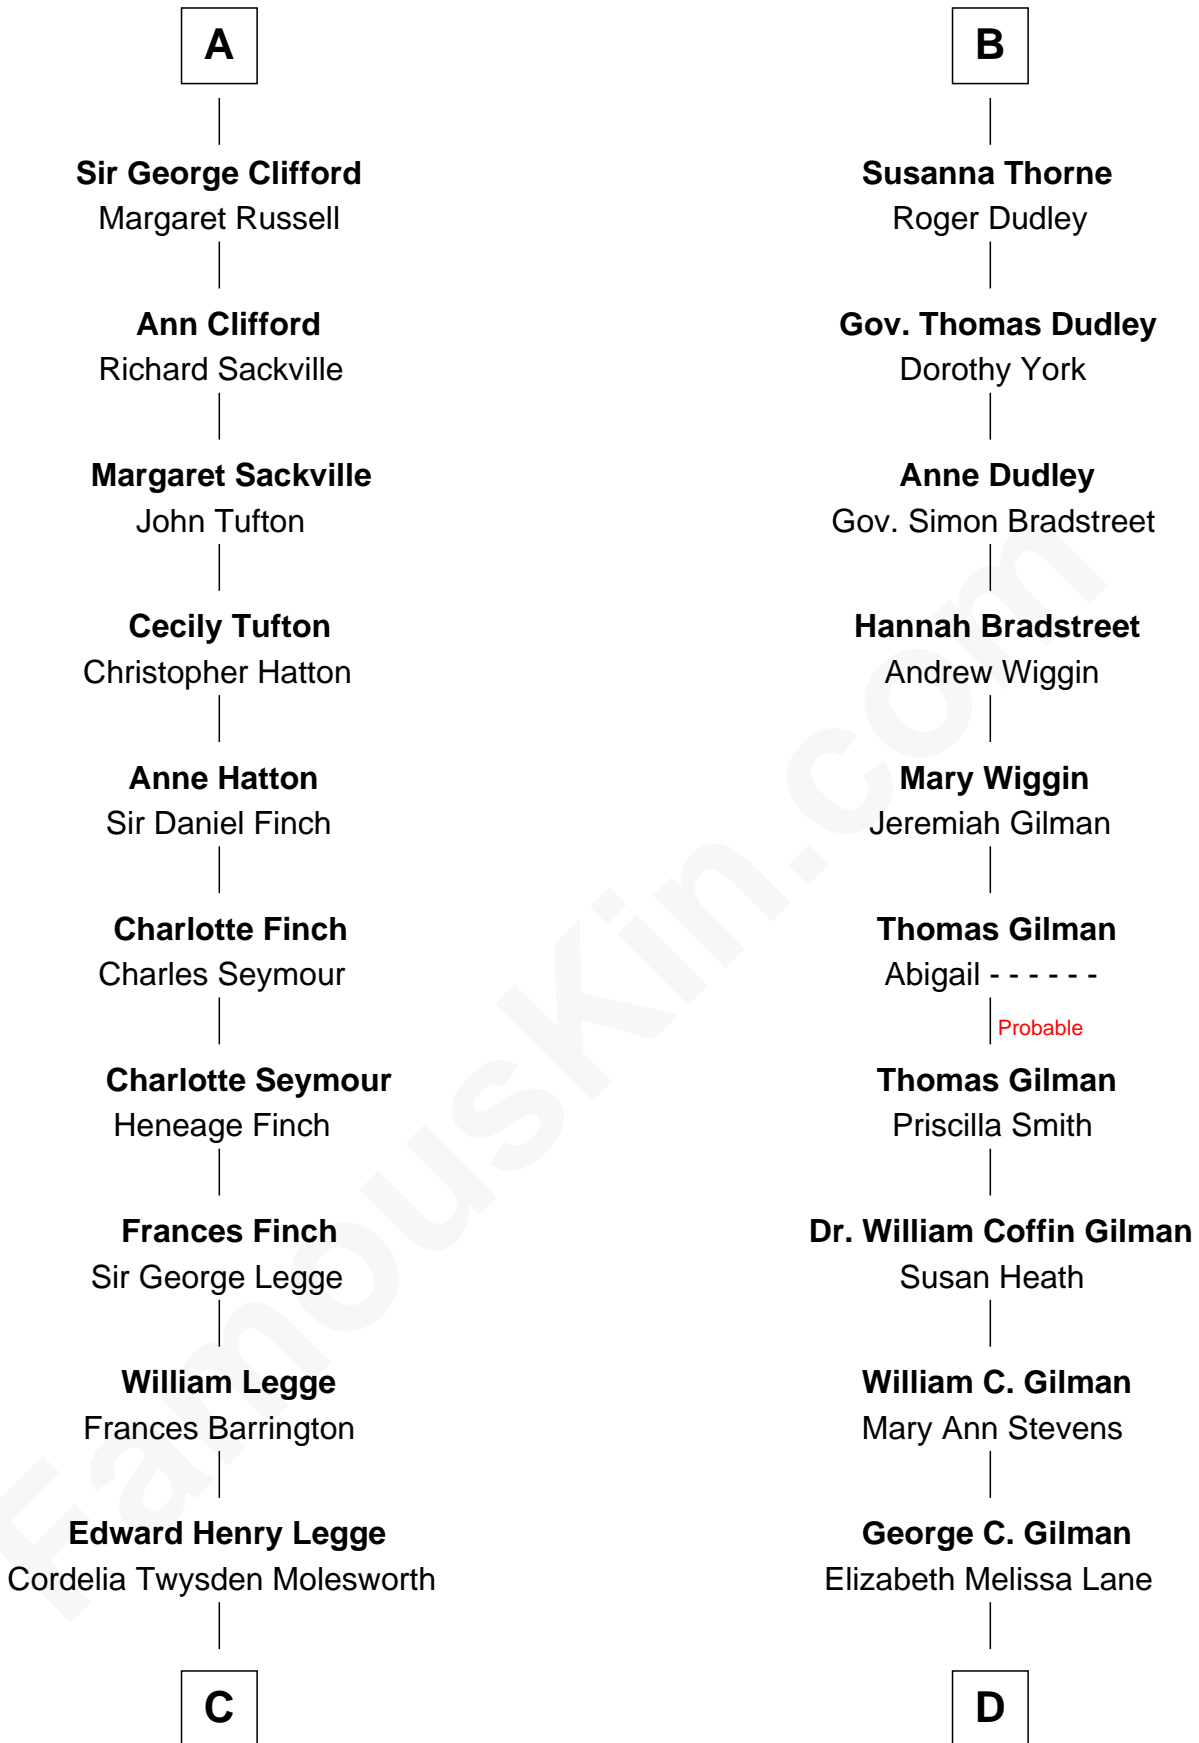

FamousKin.com

Relationship Chart of

Kit Harington

TV Actor - "Game of Thrones"

19th cousin 1 time removed of

George Hamilton

TV and Movie Actor

C

Lois Marjorie Legge
Ernest Wriothesley Denny

Lavender Cecilia Denny
John Charles Dundas Harington

Sir David Richard Harington
Deborah Jane Catesby

Kit Harington
TV Actor - "Game of Thrones"

D

Lillian C. Gilman
Harry Fuller Hamilton