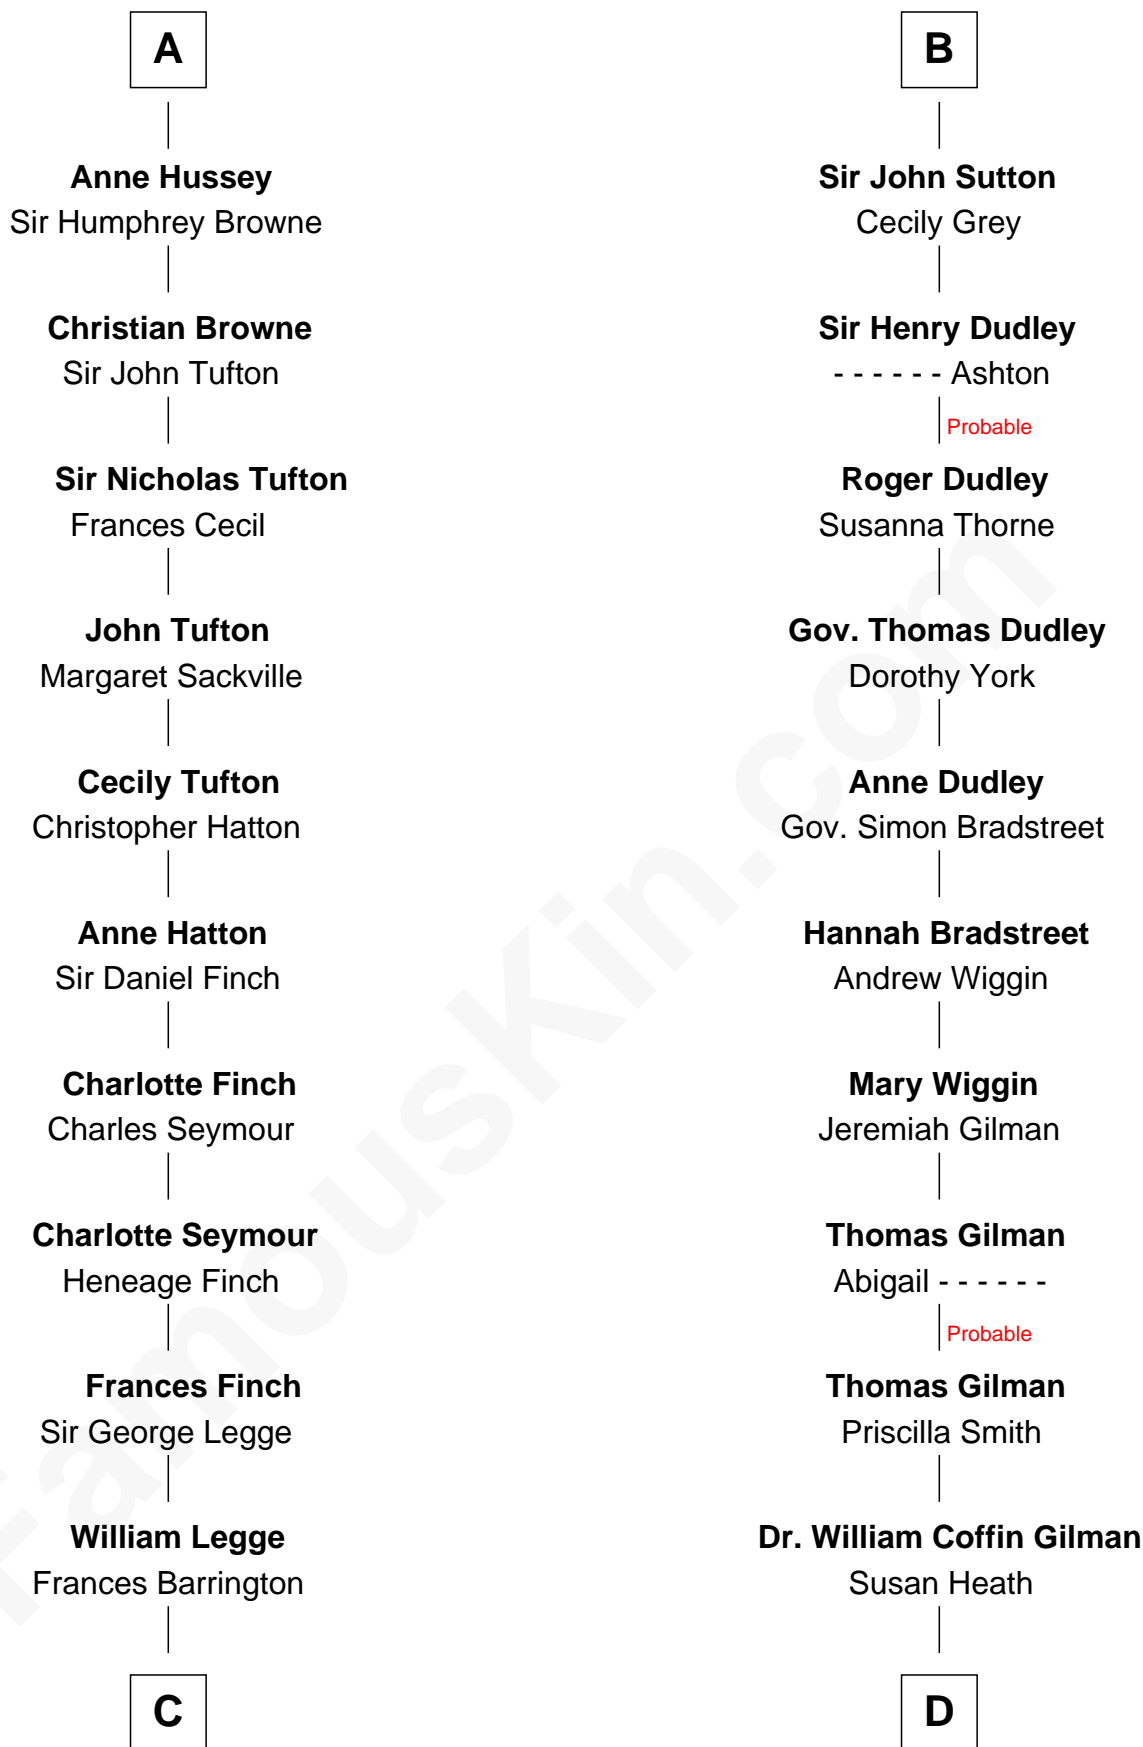

FamousKin.com

Relationship Chart of

Kit Harington

TV Actor - "Game of Thrones"

21st cousin of

George Hamilton

TV and Movie Actor

Sir Alan la Zouche

Eleanor de Segrave

Maude la Zouche
Sir Robert de Holland

Thomas Holand
Joan Plantagenet

John de Holand
Elizabeth of Lancaster

Constance de Holand
Sir John Grey

Sir Edmund Grey
Katherine Percy

George Grey
Catherine Herbert

Anne Grey
Sir John Hussey

A

Maude la Zouche
Sir Robert de Holland

Thomas Holand
Joan Plantagenet

Sir Thomas de Holand
Alice Fitzalan

Eleanor Holand
Edward Cherleton

Joyce Cherleton
Sir John Tiptoft

Joyce Tiptoft
Sir Edmund Sutton

Sir Edward Sutton
Cecily Willoughby

B

C

Edward Henry Legge
Cordelia Twysden Molesworth

Lois Marjorie Legge
Ernest Wriothesley Denny

Lavender Cecilia Denny
John Charles Dundas Harington

Sir David Richard Harington
Deborah Jane Catesby