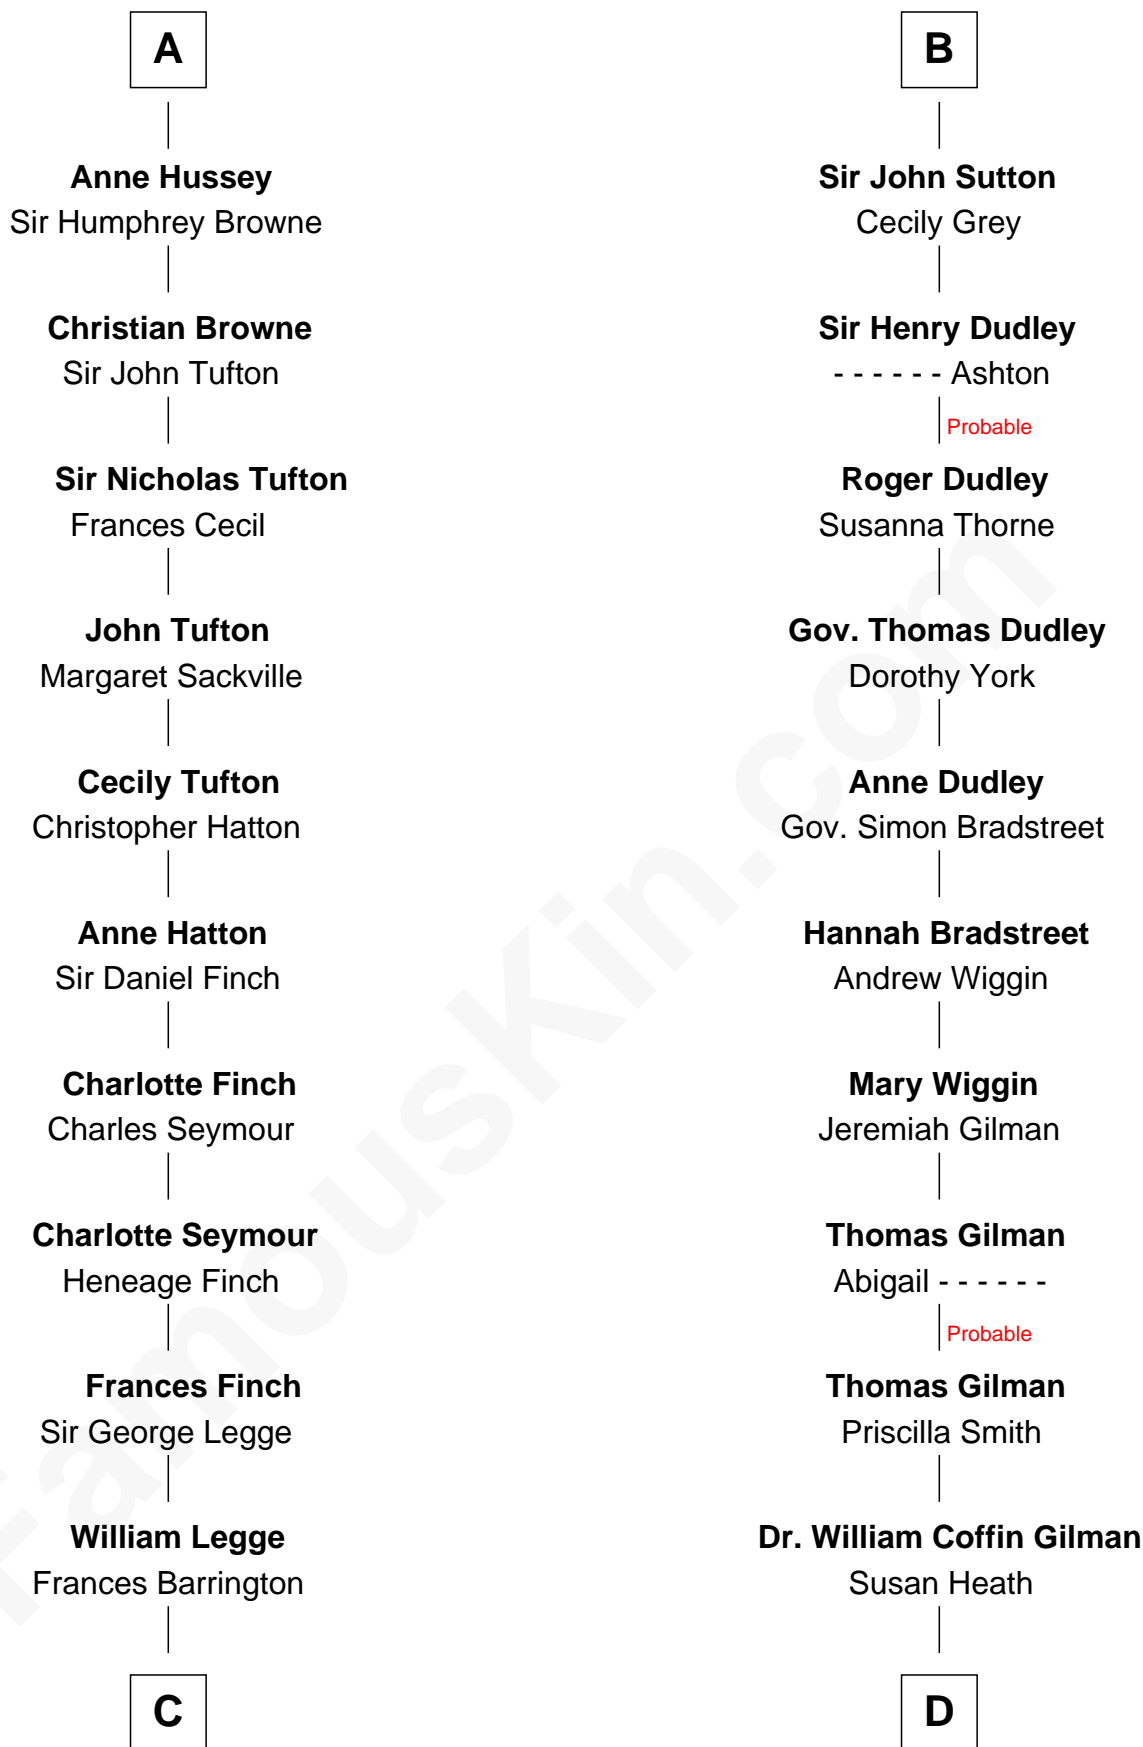

## Relationship Chart of

**Kit Harington**

*TV Actor - "Game of Thrones"*

21st cousin of

**George Hamilton**

*TV and Movie Actor*

**C**

**Edward Henry Legge**  
Cordelia Twysden Molesworth

**Lois Marjorie Legge**  
Ernest Wriothesley Denny

**Lavender Cecilia Denny**  
John Charles Dundas Harington

**Sir David Richard Harington**  
Deborah Jane Catesby

**Kit Harington**  
*TV Actor - "Game of Thrones"*

**D**

**William C. Gilman**  
Mary Ann Stevens

**George C. Gilman**  
Elizabeth Melissa Lane

**Lillian C. Gilman**  
Harry Fuller Hamilton

**George William Hamilton**  
Anne Lucille Stevens

**George Hamilton**  
*TV and Movie Actor*