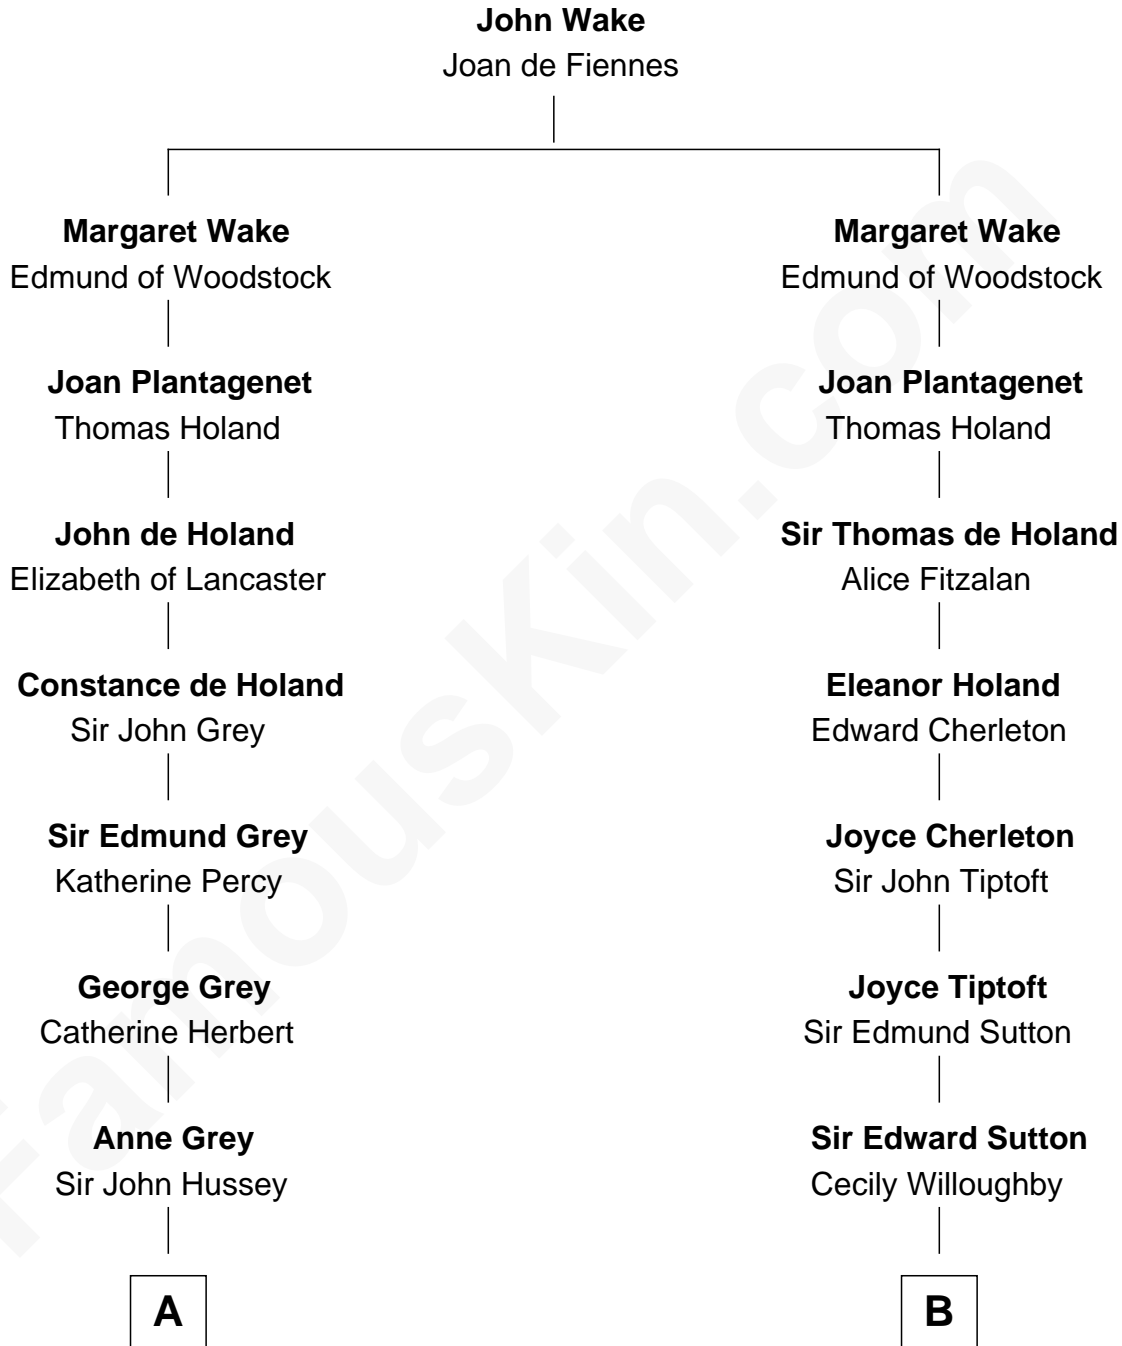

## Relationship Chart of

**Kit Harington**

*TV Actor - "Game of Thrones"*

21st cousin of

**George Hamilton**

*TV and Movie Actor*

**C**

**Edward Henry Legge**  
Cordelia Twysden Molesworth

**Lois Marjorie Legge**  
Ernest Wriothesley Denny

**Lavender Cecilia Denny**  
John Charles Dundas Harington

**Sir David Richard Harington**  
Deborah Jane Catesby

**Kit Harington**  
*TV Actor - "Game of Thrones"*