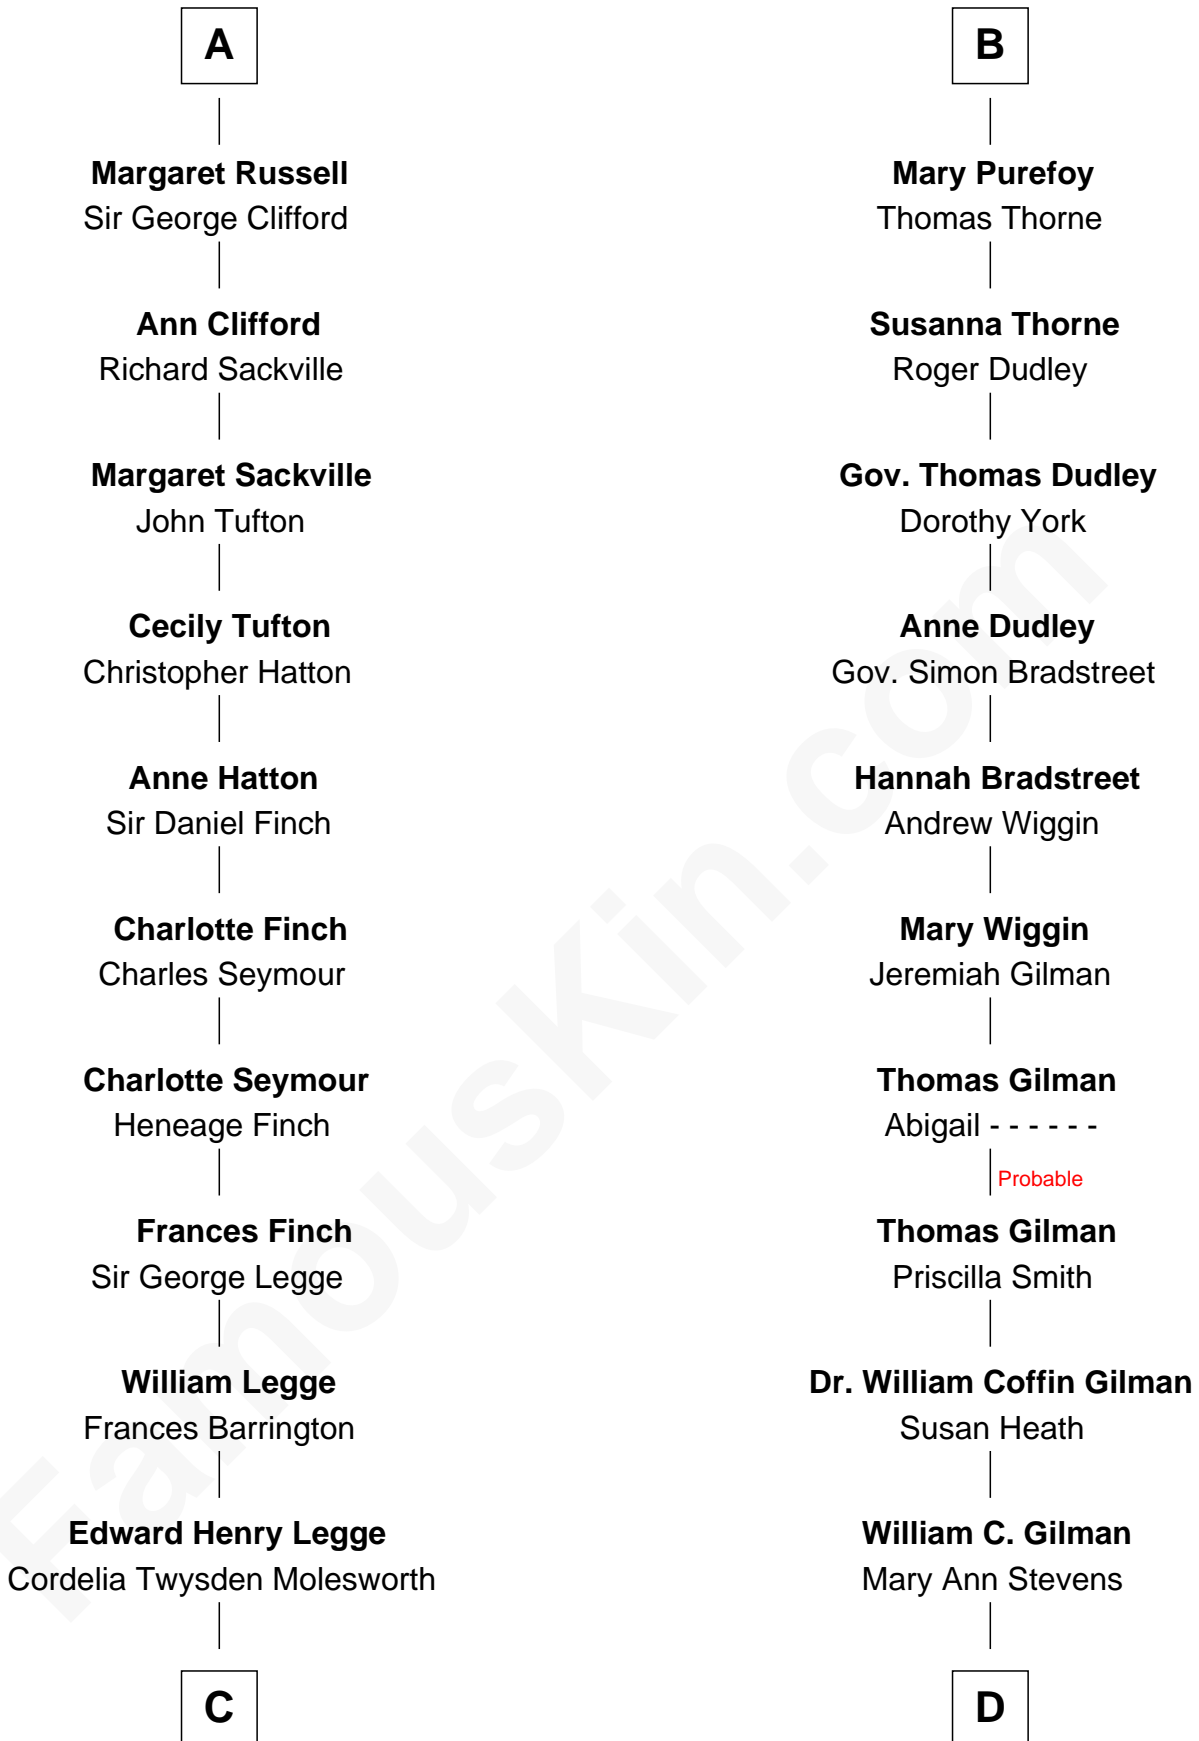

# FamousKin.com Relationship Chart of

**Kit Harington**

*TV Actor - "Game of Thrones"*

20th cousin of

**George Hamilton**

*TV and Movie Actor*

**Sir John Howard**

Alice de Bois

**C**

**Lois Marjorie Legge**  
Ernest Wriothesley Denny

**Lavender Cecilia Denny**  
John Charles Dundas Harington

**Sir David Richard Harington**  
Deborah Jane Catesby

**Kit Harington**  
*TV Actor - "Game of Thrones"*

**D**

**George C. Gilman**  
Elizabeth Melissa Lane

**Lillian C. Gilman**  
Harry Fuller Hamilton

**George William Hamilton**  
Anne Lucille Stevens

**George Hamilton**  
*TV and Movie Actor*