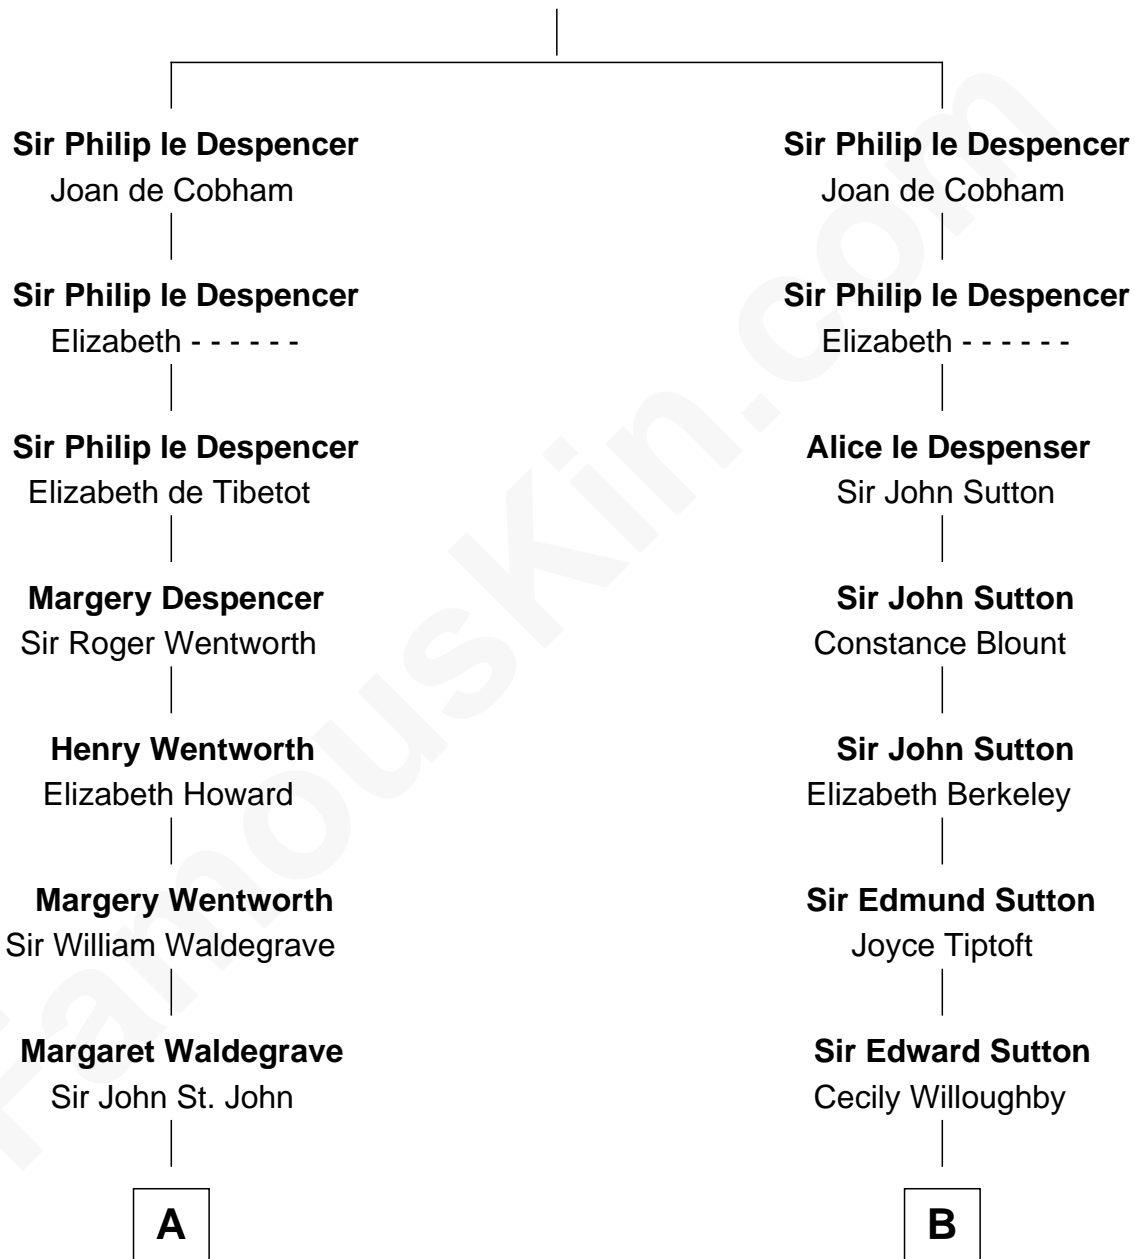

FamousKin.com Relationship Chart of

Kit Harington

TV Actor - "Game of Thrones"

21st cousin of

George Hamilton

TV and Movie Actor

Sir Philip le Despencer

Margaret de Goushill

C

Edward Henry Legge
Cordelia Twysden Molesworth

Lois Marjorie Legge
Ernest Wriothesley Denny

Lavender Cecilia Denny
John Charles Dundas Harington

Sir David Richard Harington
Deborah Jane Catesby

Kit Harington
TV Actor - "Game of Thrones"