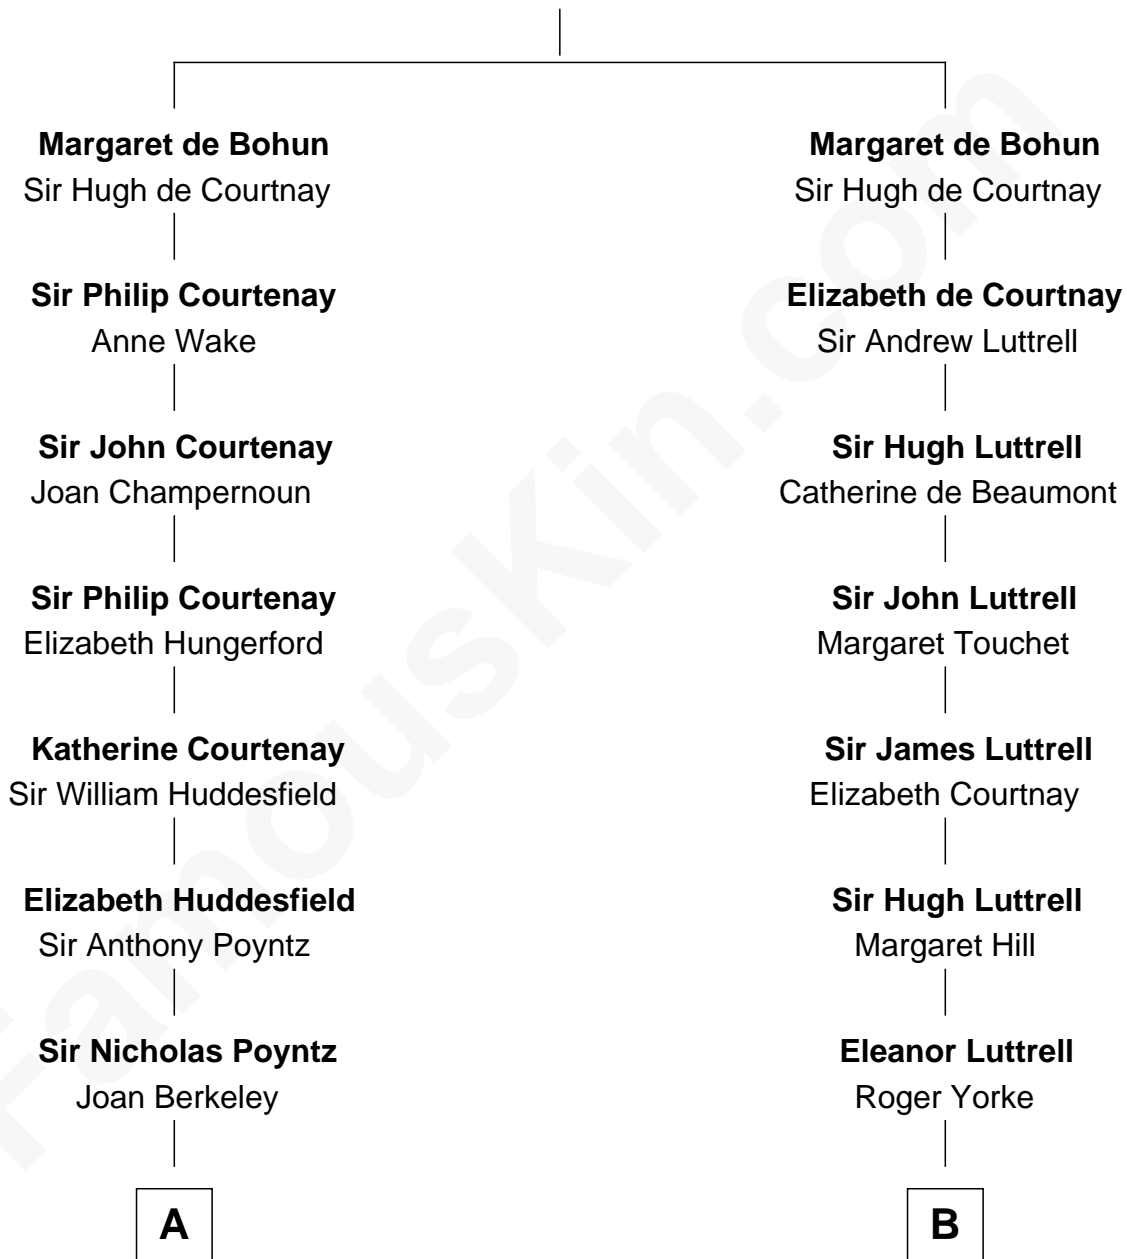

FamousKin.com

Relationship Chart of

Kit Harington

TV Actor - "Game of Thrones"

20th cousin 1 time removed of

James Spader

TV and Movie Actor

Humphrey de Bohun

Elizabeth Plantagenet

C

Lois Marjorie Legge
Ernest Wriothesley Denny

Lavender Cecilia Denny
John Charles Dundas Harington

Sir David Richard Harington
Deborah Jane Catesby

Kit Harington
TV Actor - "Game of Thrones"