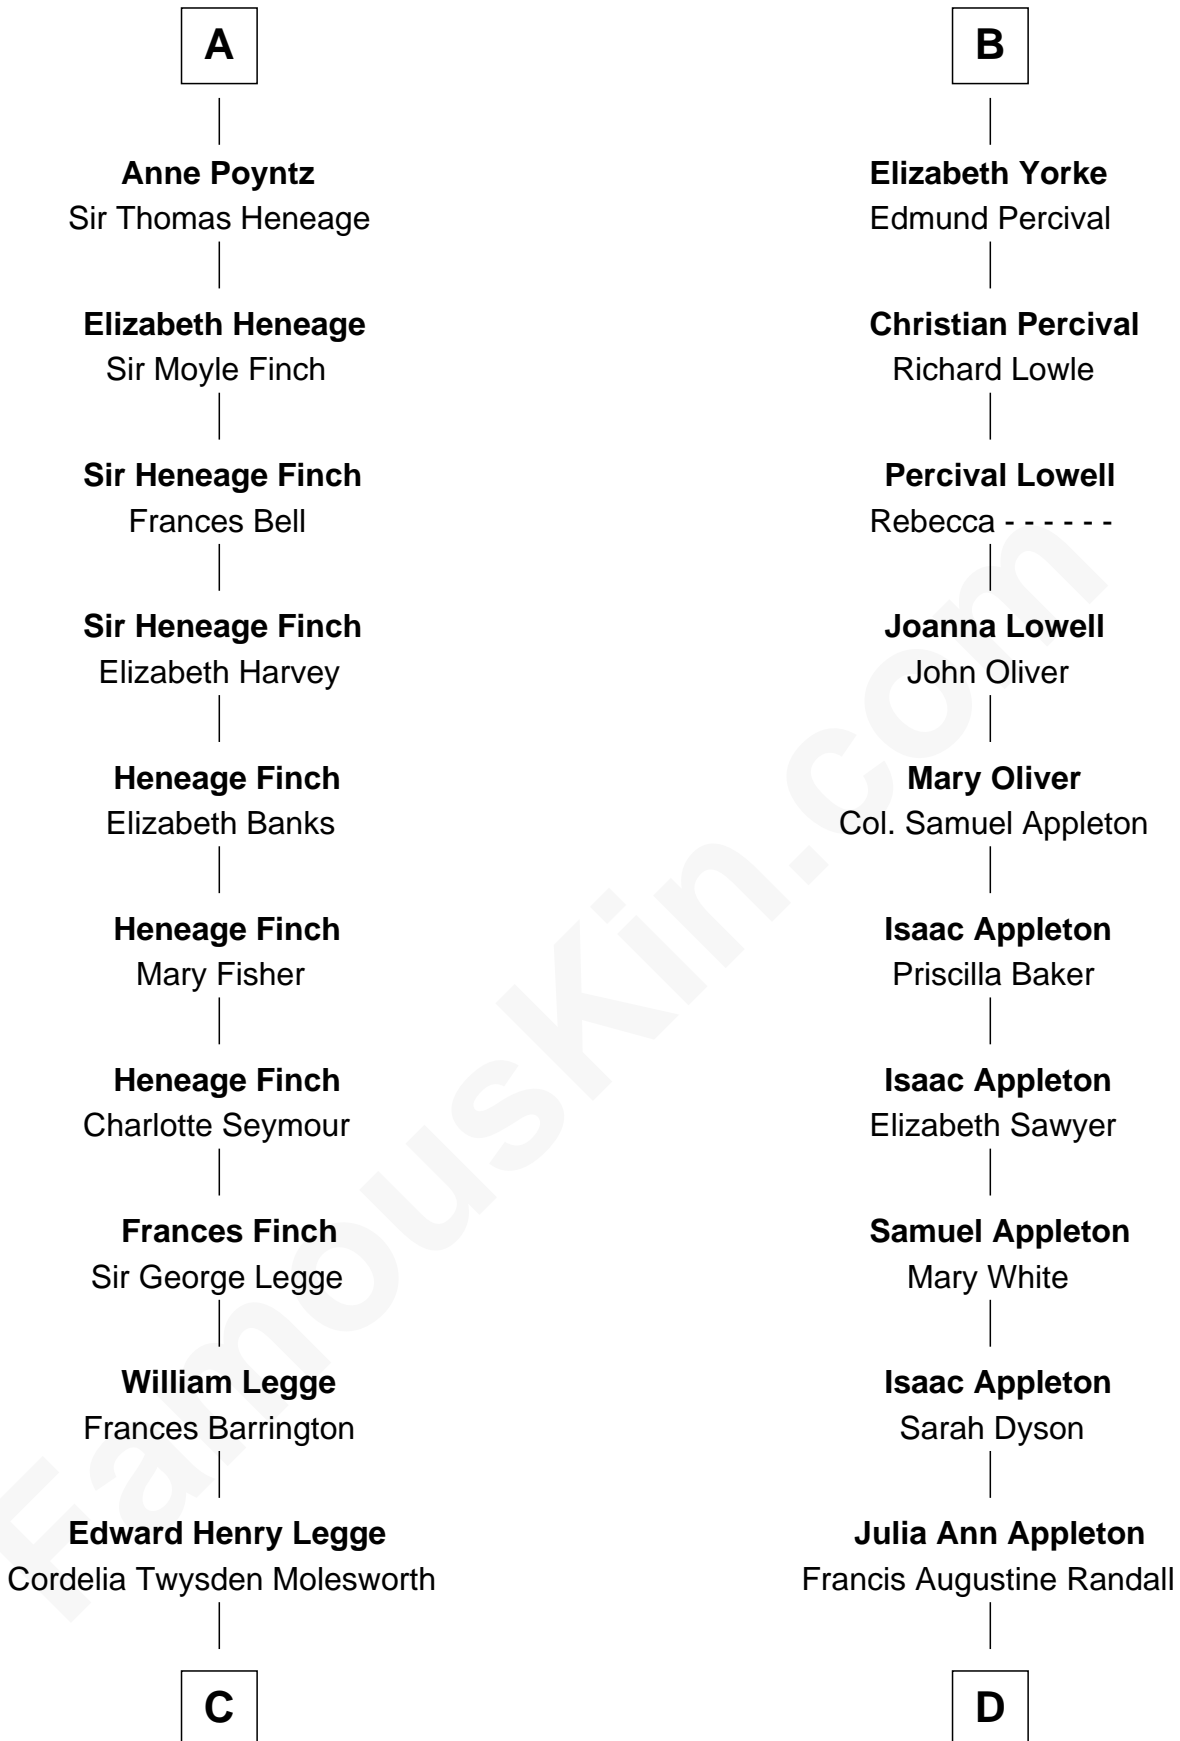

FamousKin.com

Relationship Chart of

Kit Harington

TV Actor - "Game of Thrones"

20th cousin 1 time removed of

James Spader

TV and Movie Actor

Humphrey de Bohun

Elizabeth Plantagenet

C

Lois Marjorie Legge
Ernest Wriothesley Denny

Lavender Cecilia Denny
John Charles Dundas Harington

Sir David Richard Harington
Deborah Jane Catesby

Kit Harington
TV Actor - "Game of Thrones"