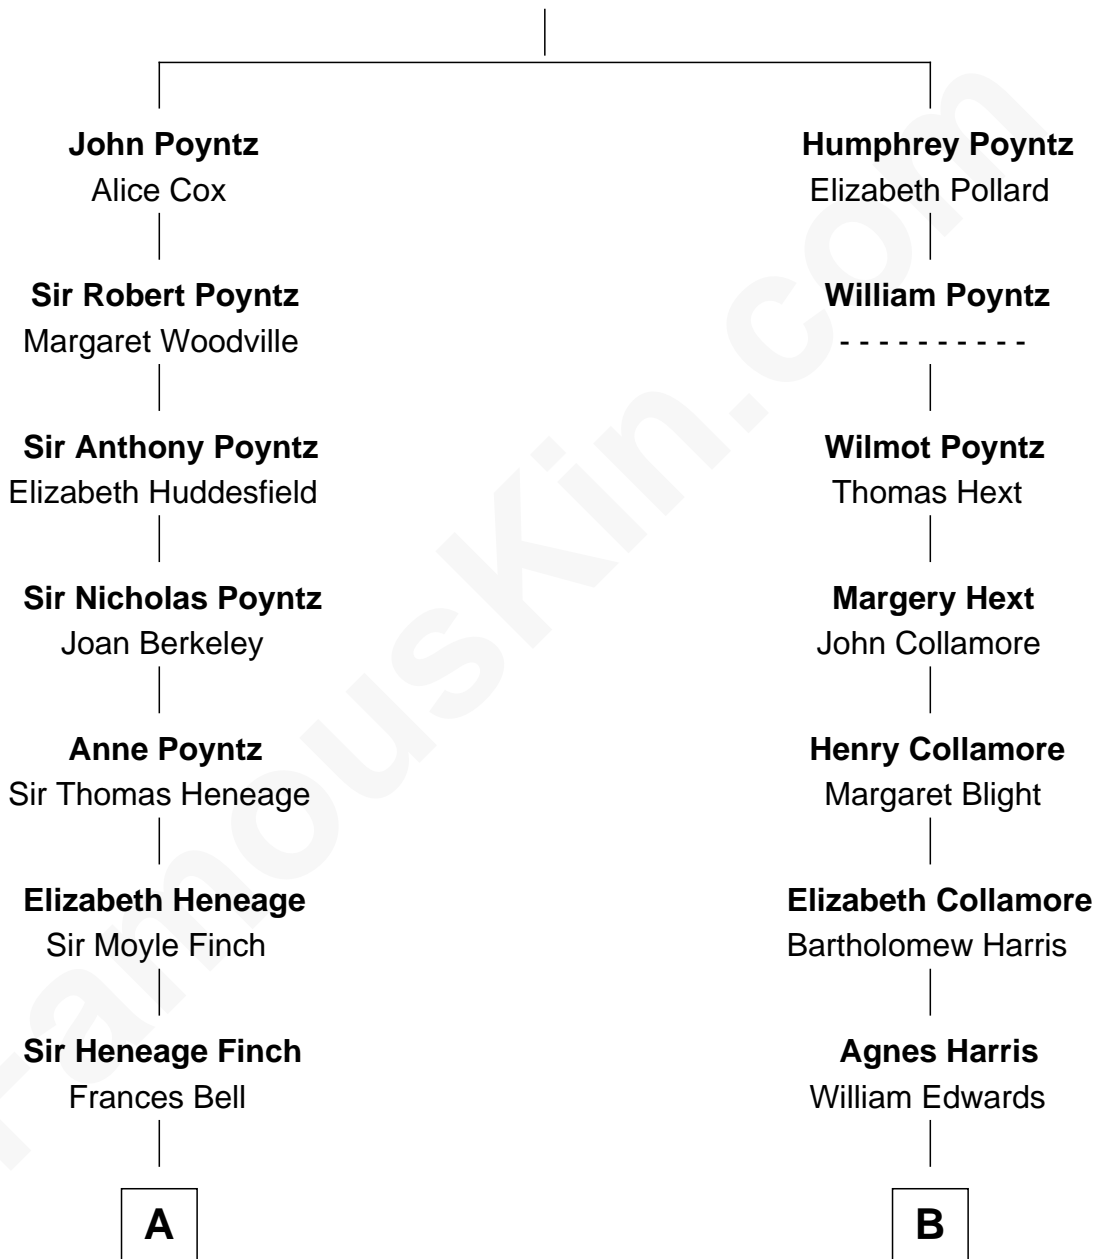

# FamousKin.com Relationship Chart of

**Kit Harington**

TV Actor - "Game of Thrones"

17th cousin of

**Elisabeth Shue**

TV and Movie Actress

**Sir Nicholas Poyntz**

Elizabeth Mill

Kit Harington photo by [Gage Skidmore](#) (CC BY-SA 2.0)

Elisabeth Shue photo by [Joi](#) (CC BY-SA 3.0)