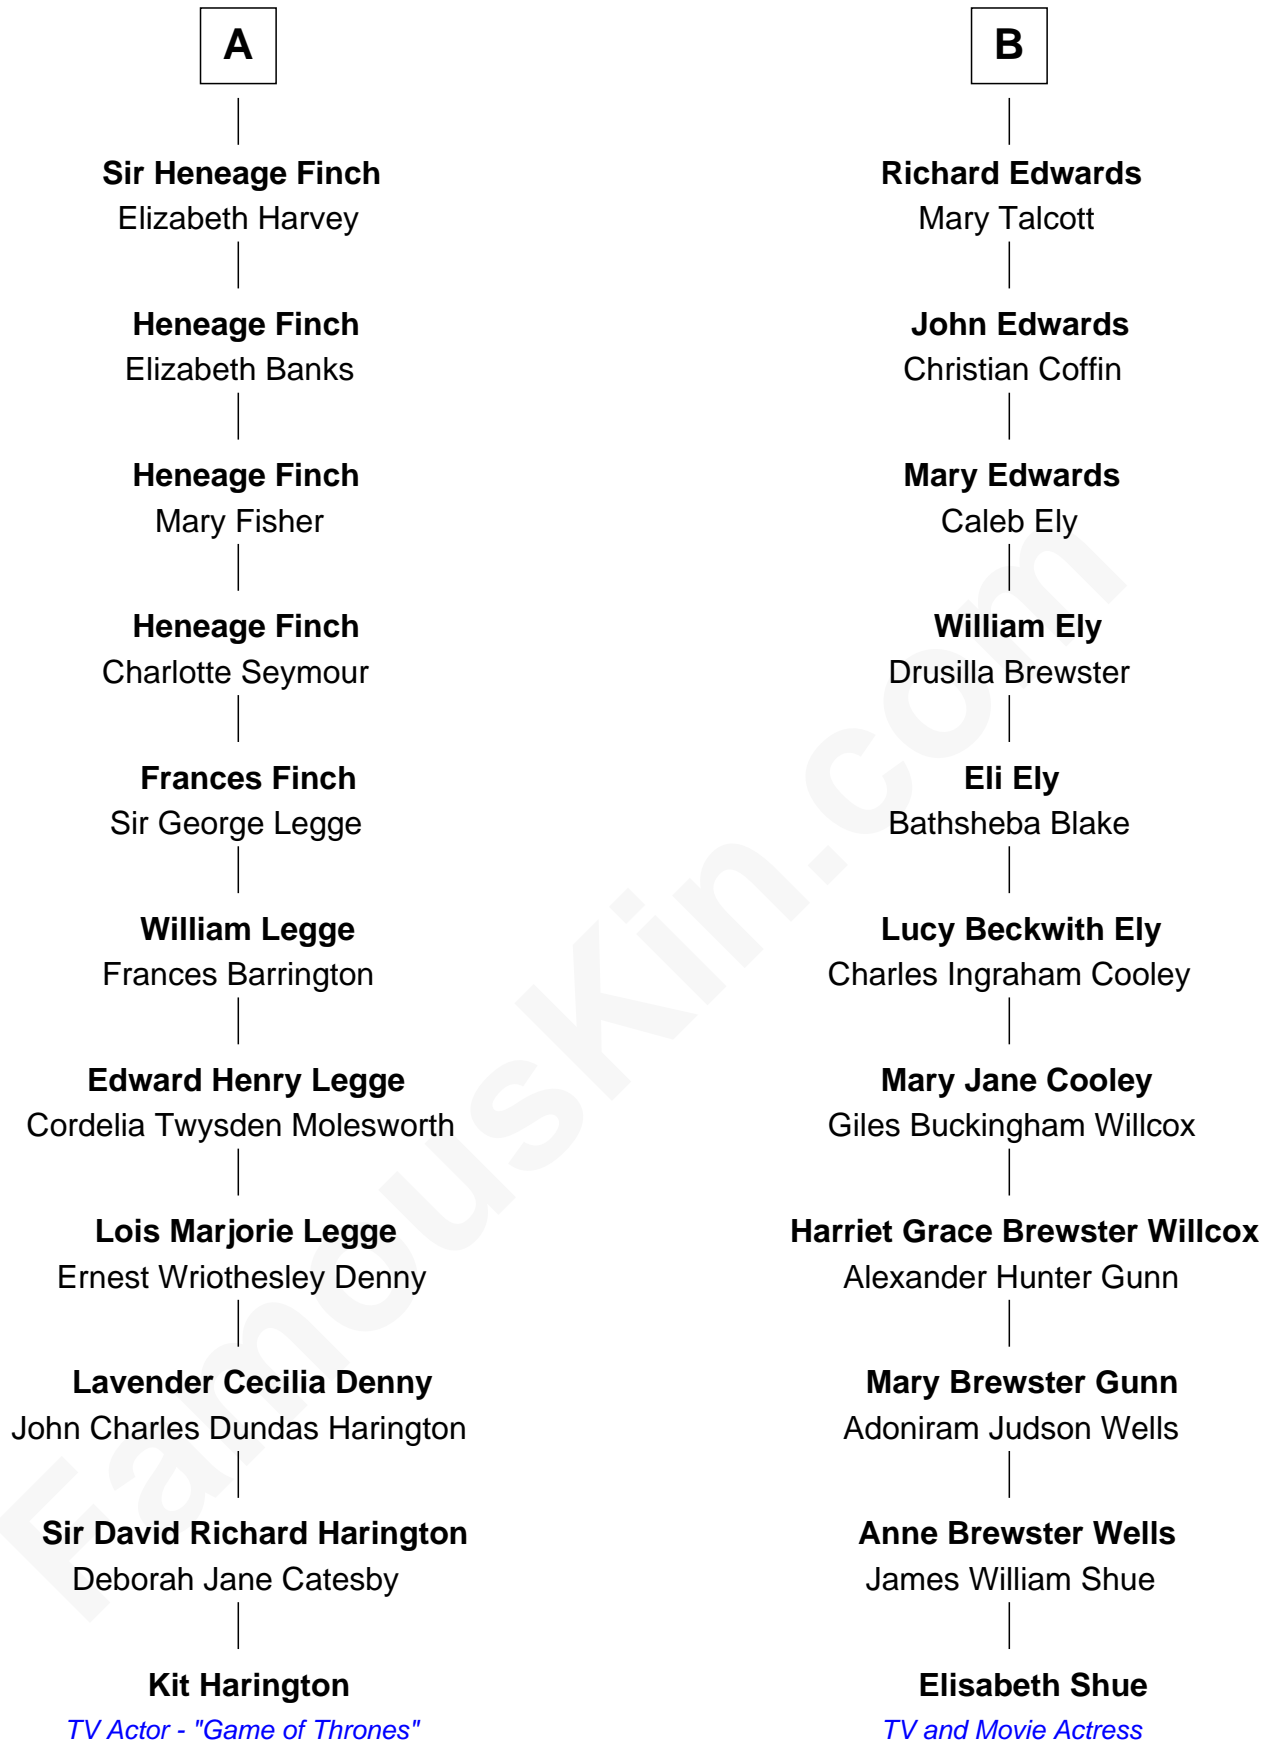

# FamousKin.com Relationship Chart of

**Kit Harington**

TV Actor - "Game of Thrones"

17th cousin of

**Elisabeth Shue**

TV and Movie Actress

**Sir Nicholas Poyntz**

Elizabeth Mill

Kit Harington photo by [Gage Skidmore](#) (CC BY-SA 2.0)

Elisabeth Shue photo by [Joi](#) (CC BY-SA 3.0)