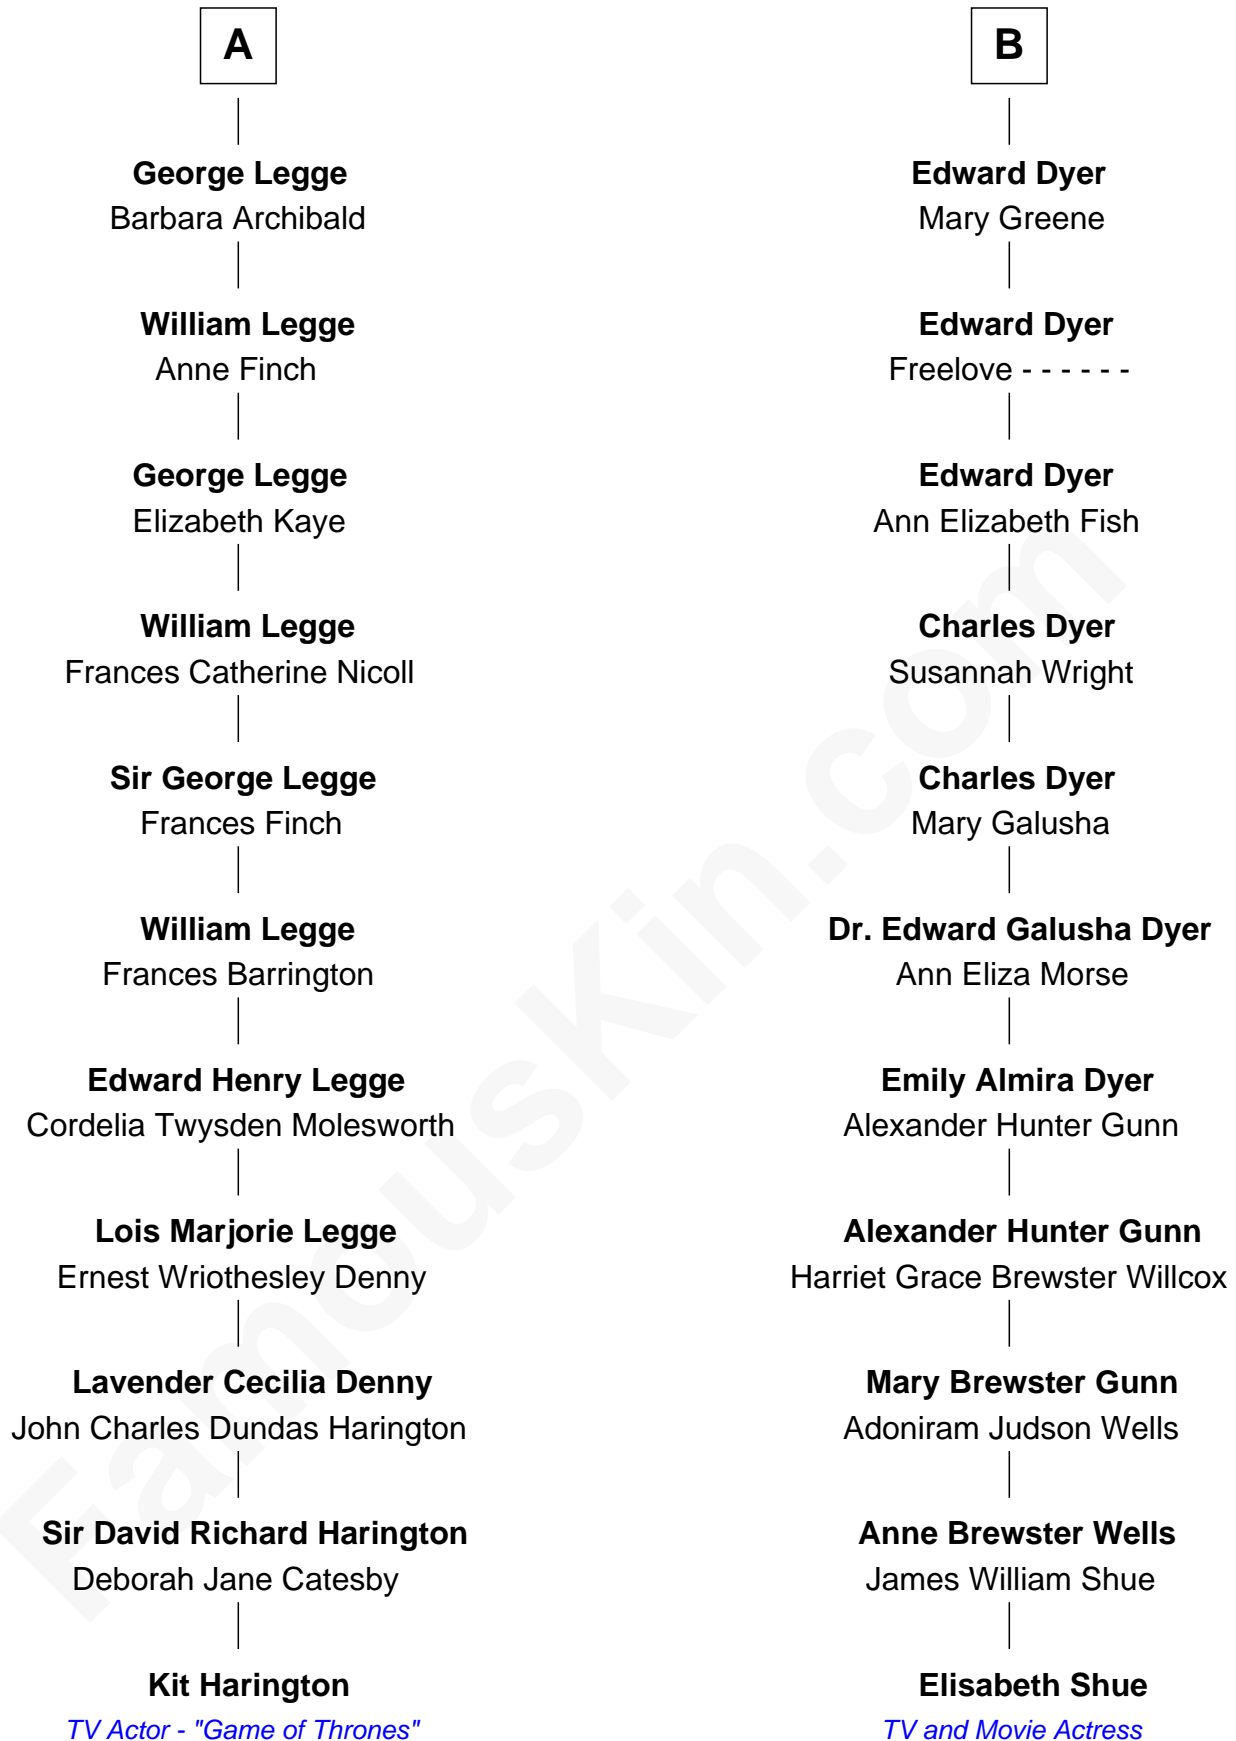

FamousKin.com

Relationship Chart of

Kit Harington

TV Actor - "Game of Thrones"

17th cousin of

Elisabeth Shue

TV and Movie Actress

Sir Thomas Blount

Kit Harington photo by [Gage Skidmore](#) (CC BY-SA 2.0)

Elisabeth Shue photo by [Joi](#) (CC BY-SA 3.0)