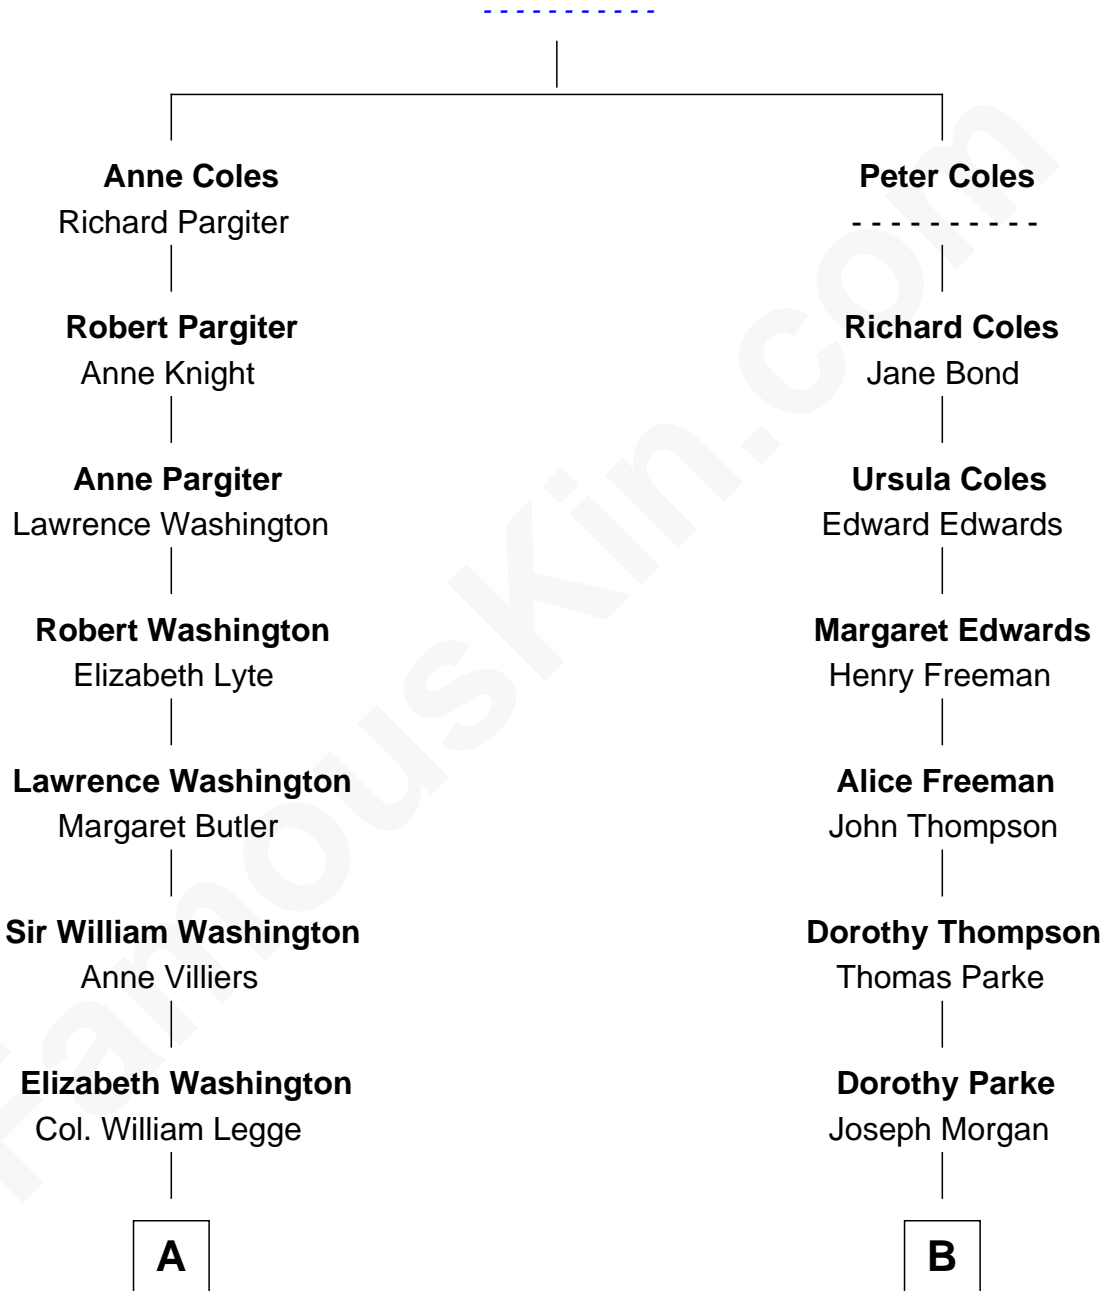

# FamousKin.com Relationship Chart of

**Kit Harington**

TV Actor - "Game of Thrones"

17th cousin of

**Andrew Shue**

TV Actor

**Richard Coles**

*TV Actor - "Game of Thrones"*

*TV Actor*

Kit Harington photo by [Gage Skidmore](#) (CC BY-SA 2.0)

Andrew Shue photo by [Alan Light](#) (CC BY 2.0)