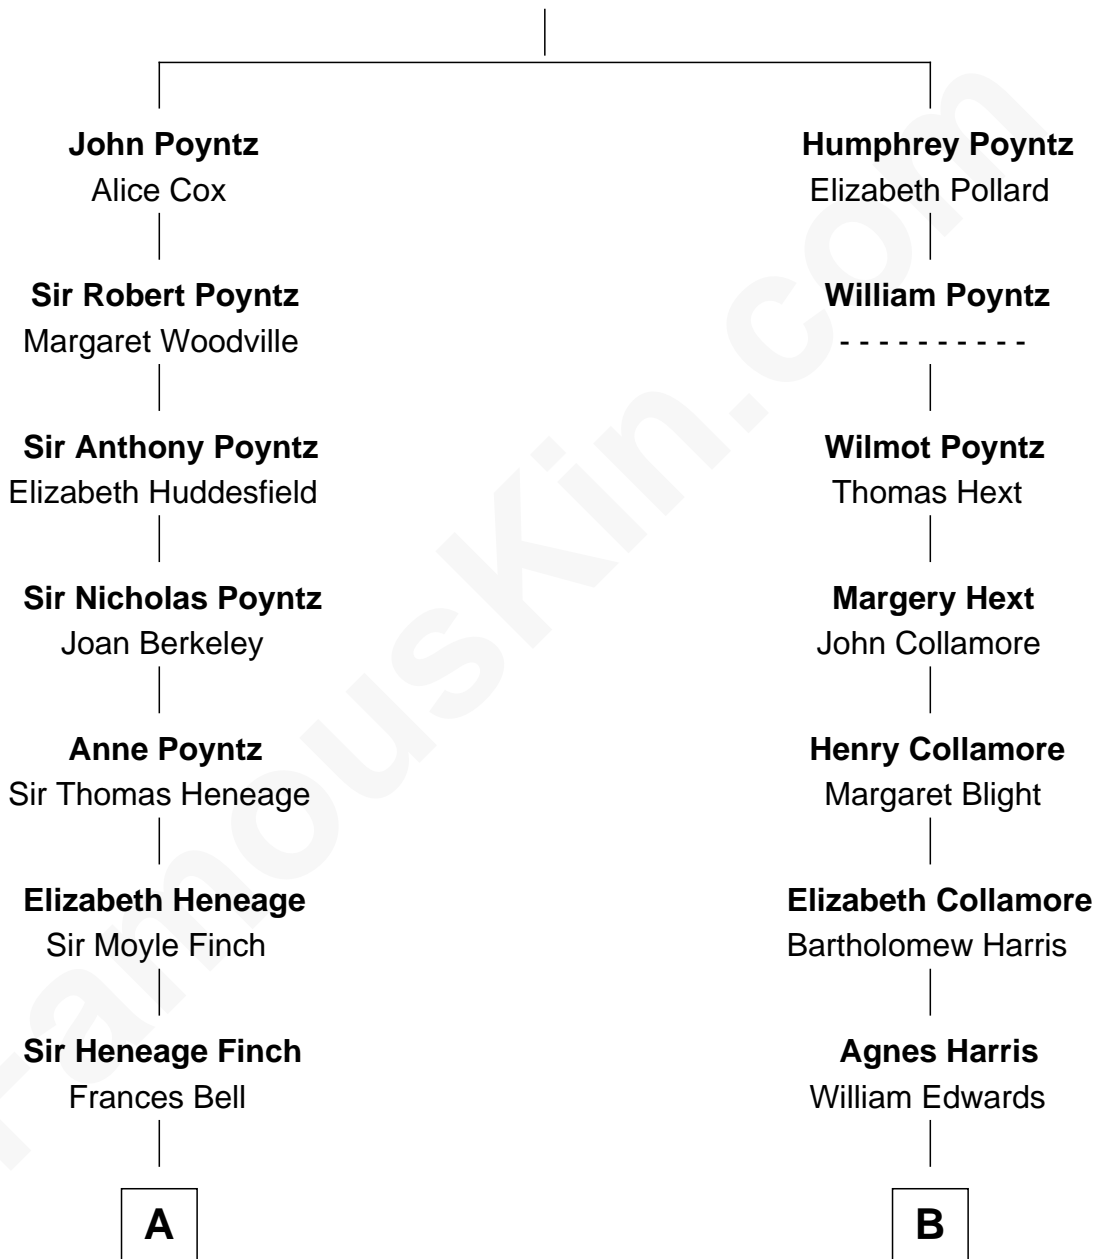

# FamousKin.com Relationship Chart of

**Kit Harington**

TV Actor - "Game of Thrones"

17th cousin of

**Andrew Shue**

TV Actor

**Sir Nicholas Poyntz**

Elizabeth Mill

*TV Actor - "Game of Thrones"*

*TV Actor*

Kit Harington photo by [Gage Skidmore](#) (CC BY-SA 2.0)

Andrew Shue photo by [Alan Light](#) (CC BY 2.0)