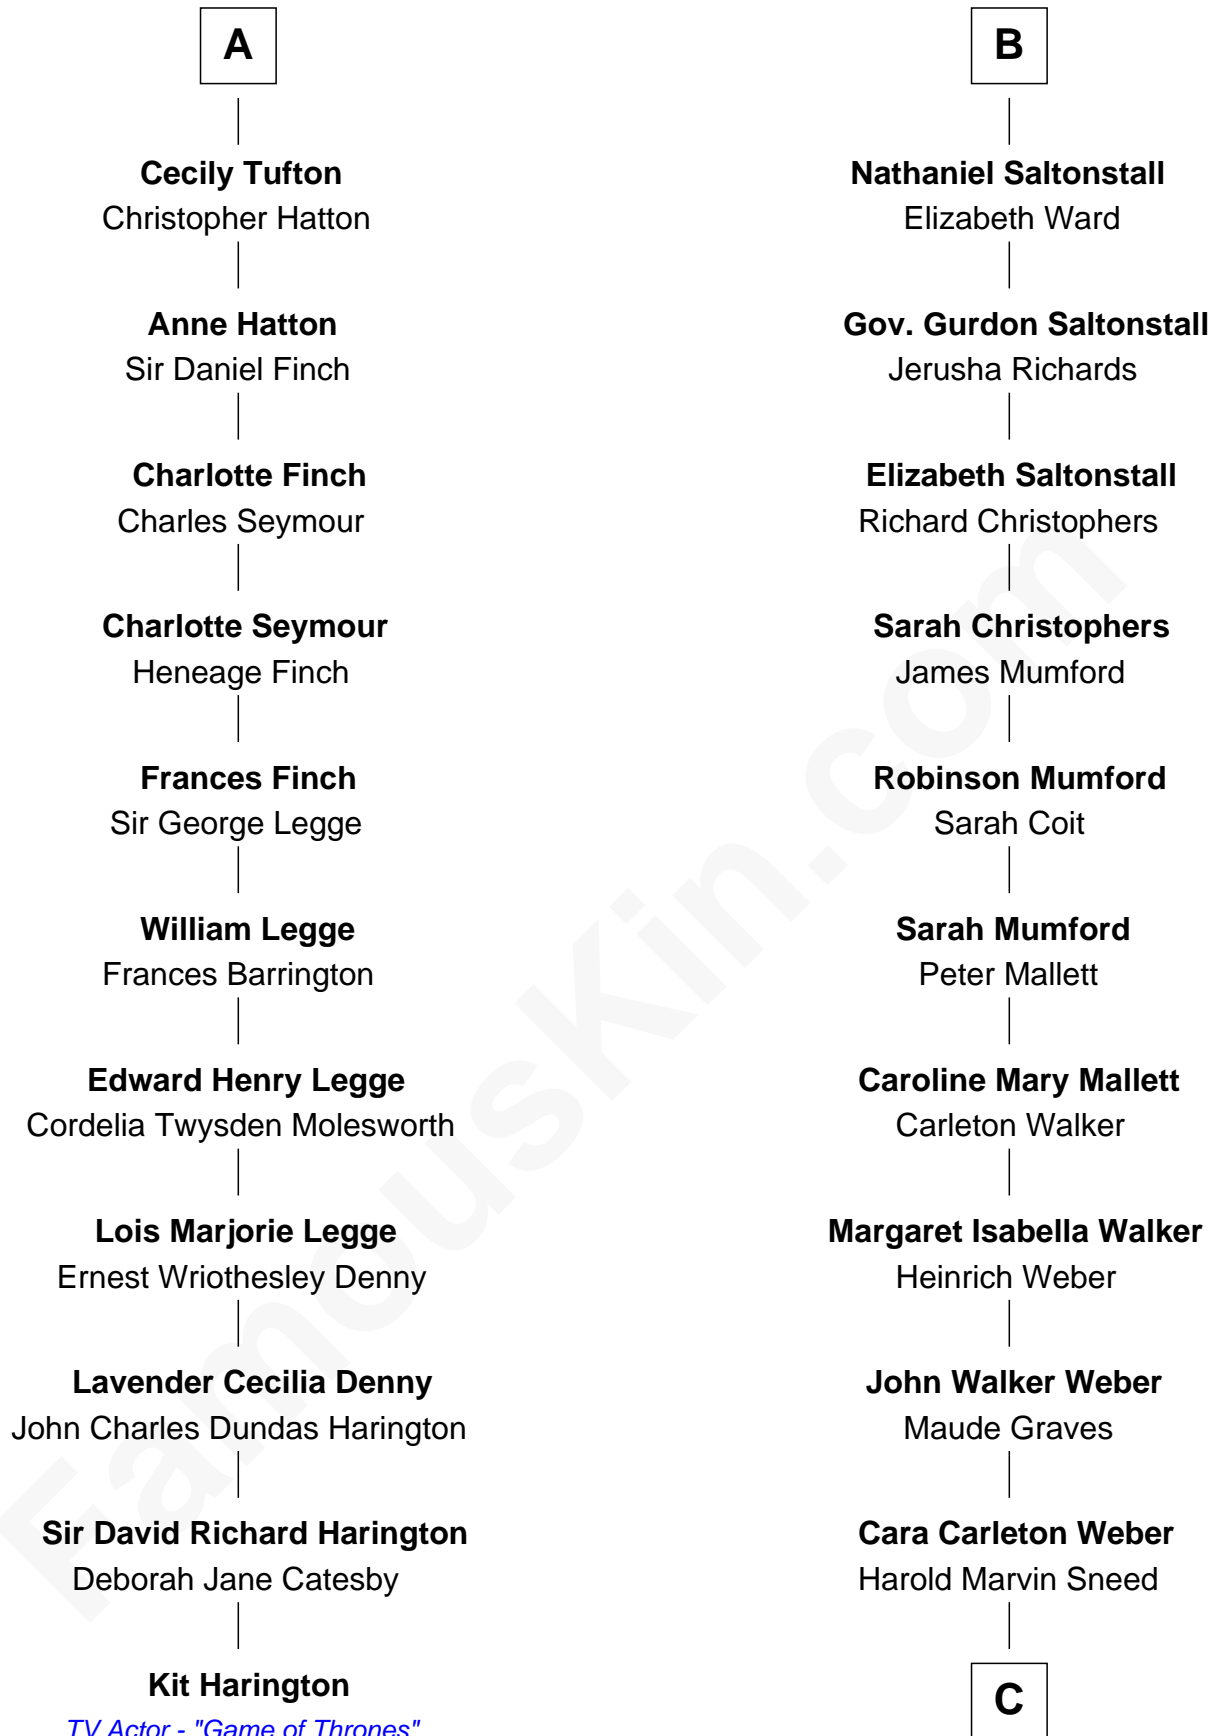

FamousKin.com Relationship Chart of

Kit Harington

TV Actor - "Game of Thrones"

17th cousin 1 time removed of

Carly Fiorina

CEO of Hewlett-Packard

Sir Henry Percy
Eleanor Poynings

C

Joseph Tyree Sneed
Madelon Montross Juergens

Carly Fiorina
CEO of Hewlett-Packard

FamousKin.com