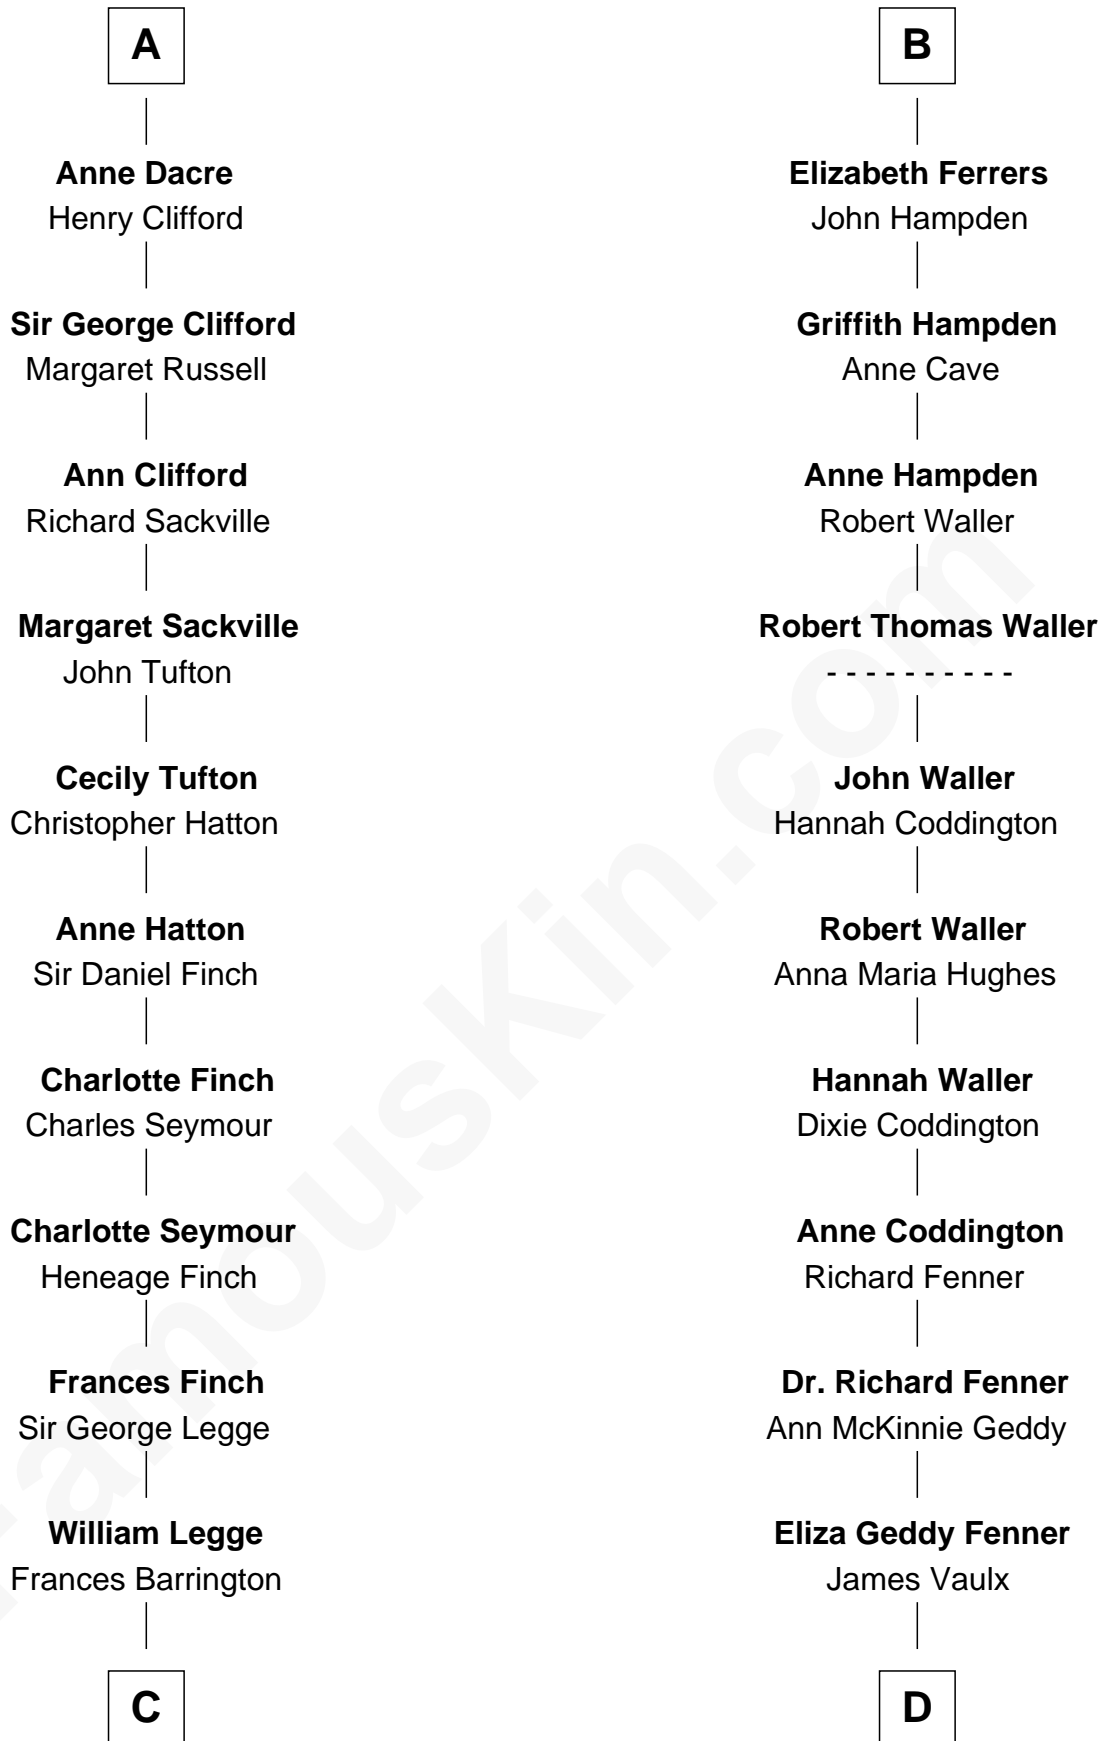

# FamousKin.com Relationship Chart of

**Kit Harington**

TV Actor - "Game of Thrones"

20th cousin 1 time removed of

**John McCain**

U.S. Senator from Arizona

**C**

**Edward Henry Legge**  
Cordelia Twysden Molesworth

**Lois Marjorie Legge**  
Ernest Wriothesley Denny

**Lavender Cecilia Denny**  
John Charles Dundas Harington

**Sir David Richard Harington**  
Deborah Jane Catesby

**Kit Harington**  
*TV Actor - "Game of Thrones"*

**D**

**James Junius Vaulx**  
Margaret Garside

**Katherine Davey Vaulx**  
Adm. John Sidney McCain

**Adm. John Sidney McCain**  
Roberta Wright

**John McCain**  
*U.S. Senator from Arizona*