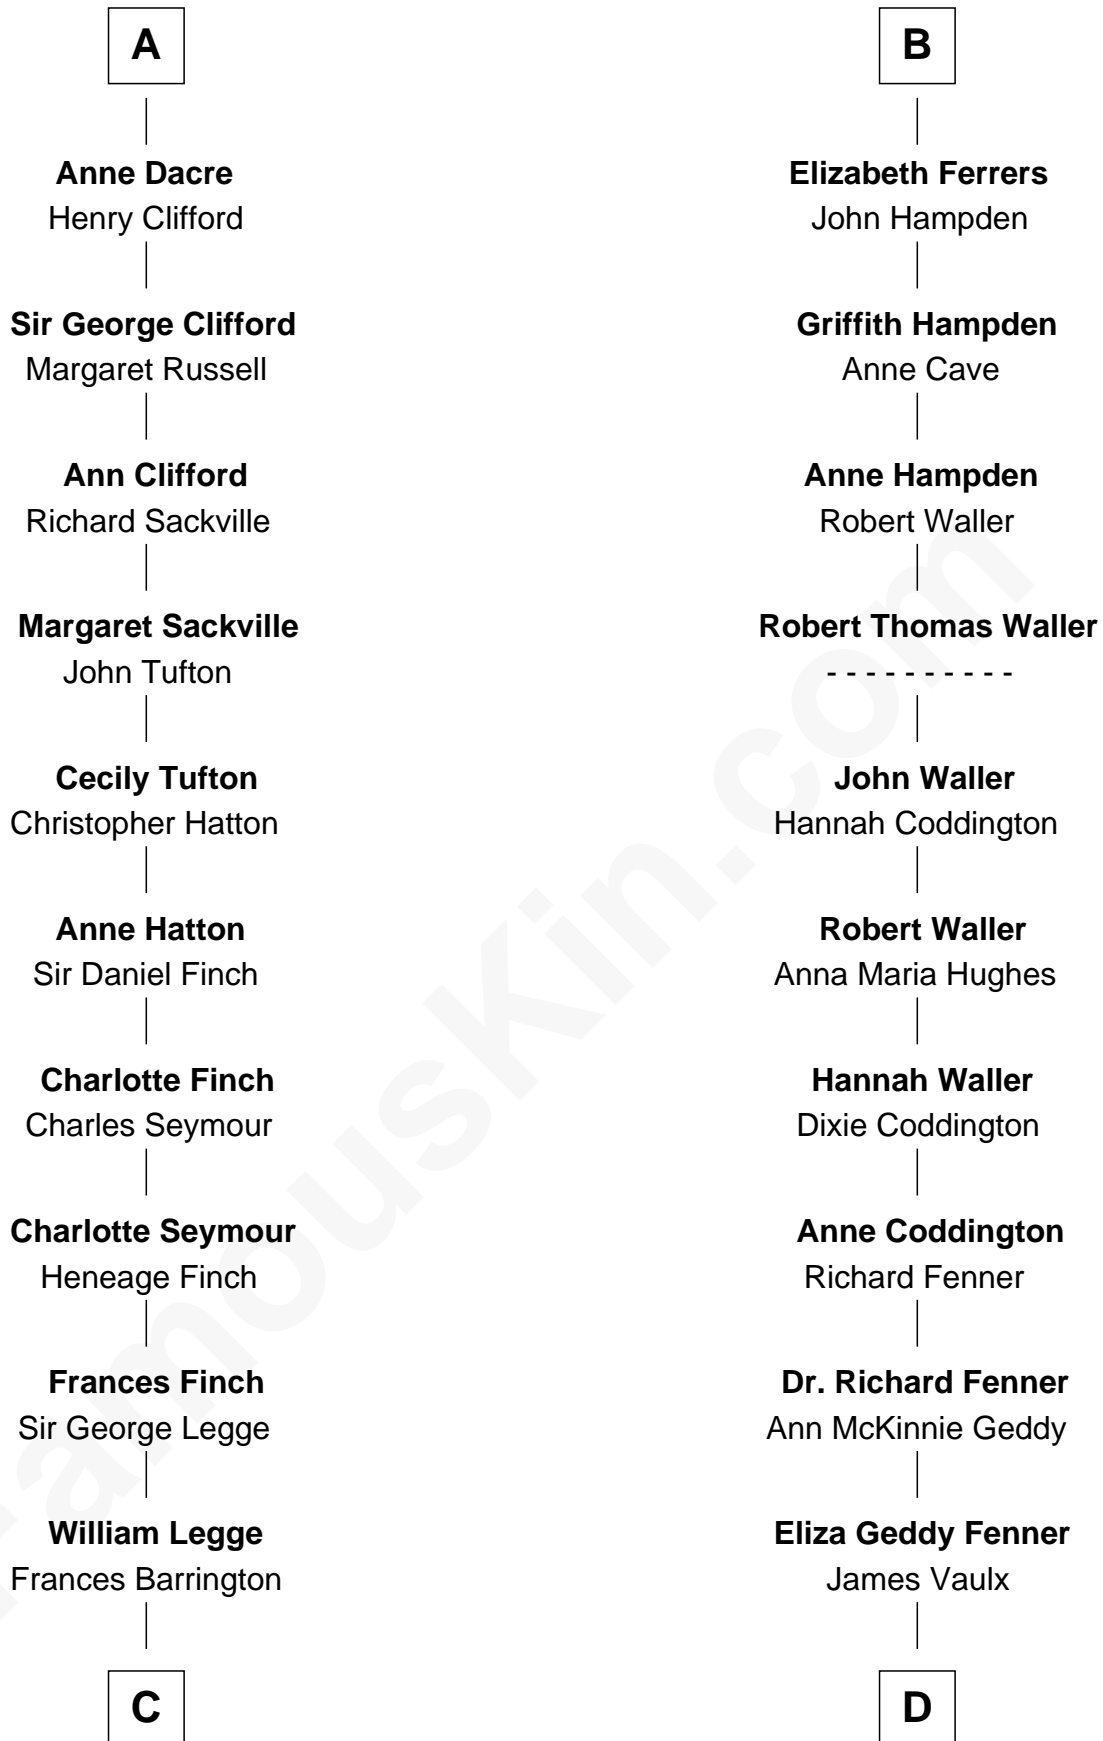

FamousKin.com

Relationship Chart of

Kit Harington

TV Actor - "Game of Thrones"

20th cousin 1 time removed of

John McCain

U.S. Senator from Arizona

C

Edward Henry Legge
Cordelia Twysden Molesworth

Lois Marjorie Legge
Ernest Wriothesley Denny

Lavender Cecilia Denny
John Charles Dundas Harington

Sir David Richard Harington
Deborah Jane Catesby

Kit Harington
TV Actor - "Game of Thrones"

D

James Junius Vaulx
Margaret Garside

Katherine Davey Vaulx
Adm. John Sidney McCain

Adm. John Sidney McCain
Roberta Wright

John McCain
U.S. Senator from Arizona