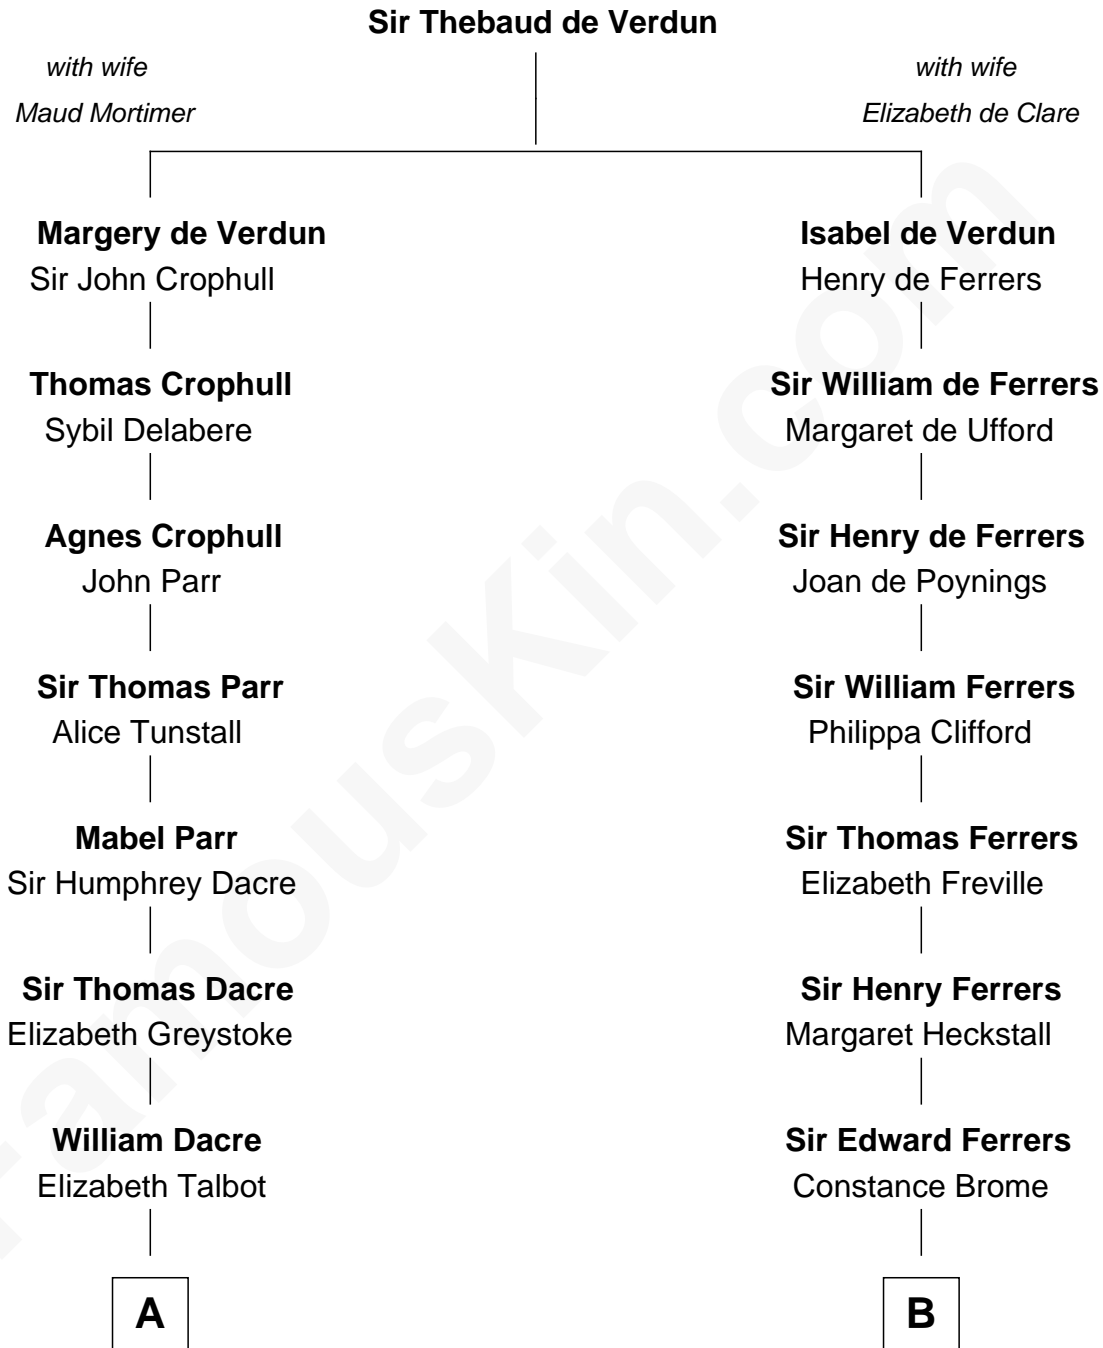

FamousKin.com

Relationship Chart of

Kit Harington

TV Actor - "Game of Thrones"

20th cousin 1 time removed of

John McCain

U.S. Senator from Arizona

C

Edward Henry Legge
Cordelia Twysden Molesworth

Lois Marjorie Legge
Ernest Wriothesley Denny

Lavender Cecilia Denny
John Charles Dundas Harington

Sir David Richard Harington
Deborah Jane Catesby

Kit Harington
TV Actor - "Game of Thrones"