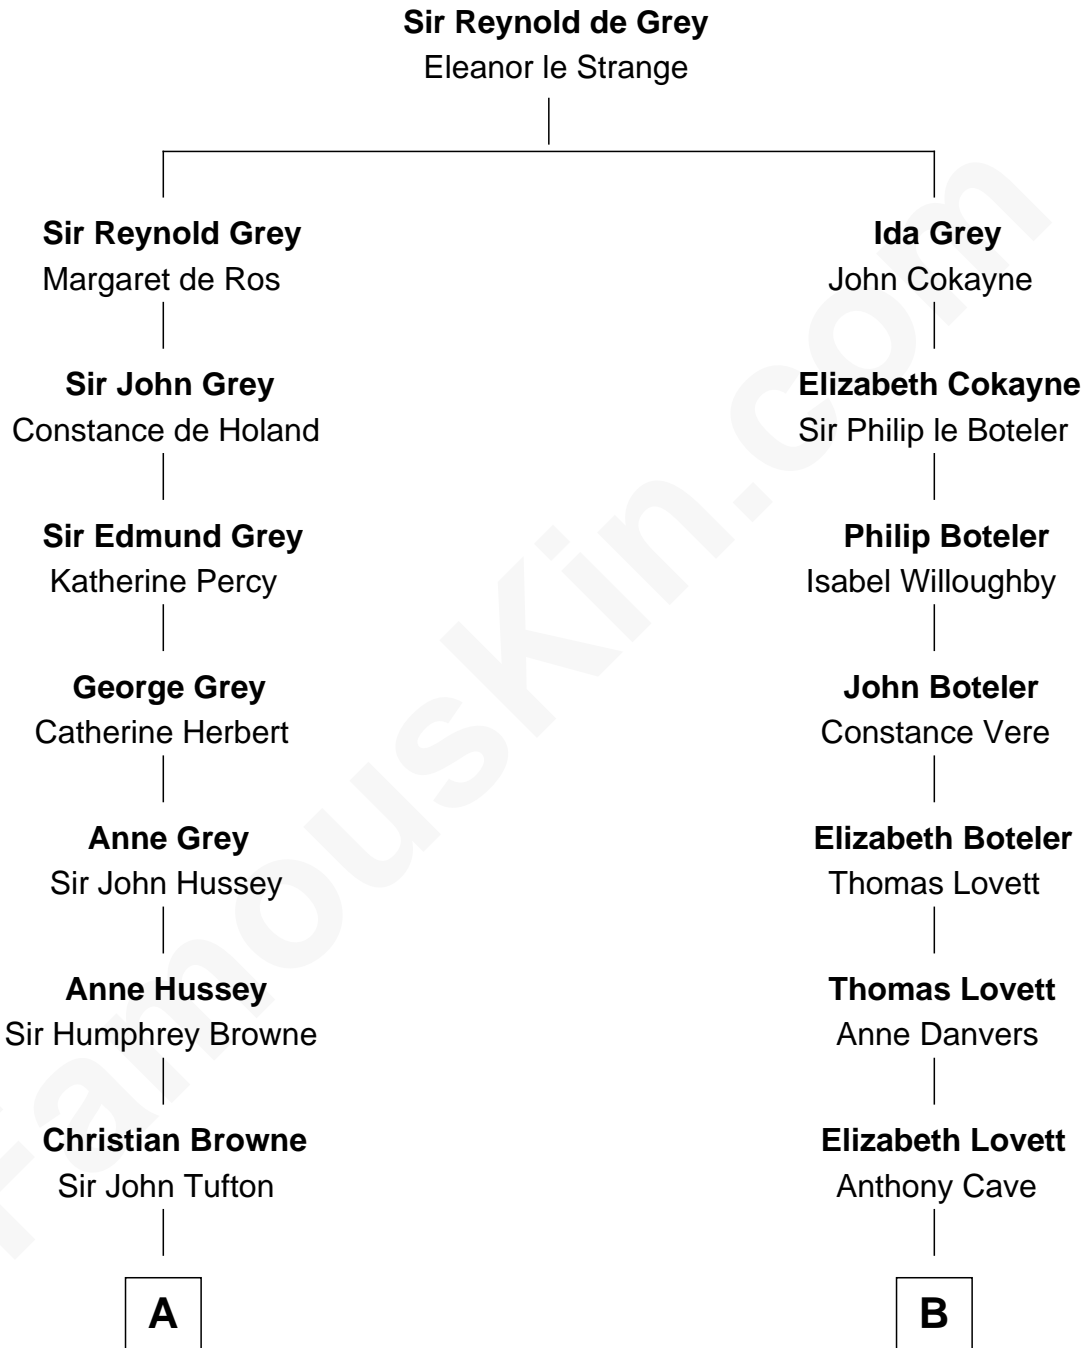

## Relationship Chart of

**Kit Harington**

TV Actor - "Game of Thrones"

19th cousin of

**John McCain**

U.S. Senator from Arizona

**C**

**Lavender Cecilia Denny**  
John Charles Dundas Harington

**Sir David Richard Harington**  
Deborah Jane Catesby

**Kit Harington**  
*TV Actor - "Game of Thrones"*

**D**

**Katherine Davey Vault**  
Adm. John Sidney McCain

**Adm. John Sidney McCain**  
Roberta Wright