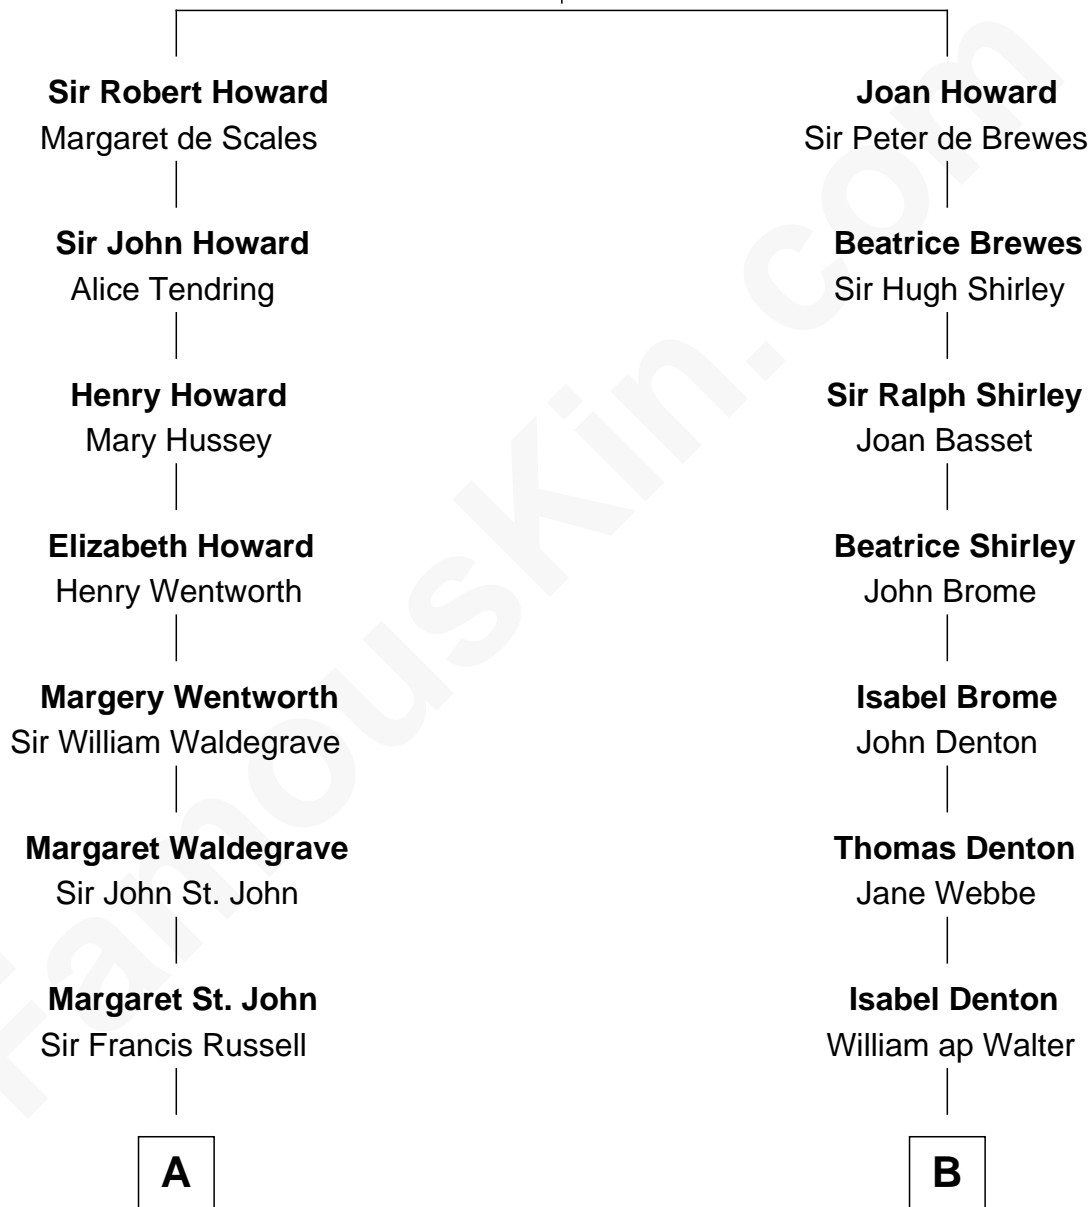

# FamousKin.com Relationship Chart of

**Kit Harington**

TV Actor - "Game of Thrones"

20th cousin of

**Carole Lombard**

Movie Actress

**Sir John Howard**

Alice de Bois

**C**

**Lois Marjorie Legge**  
Ernest Wriothesley Denny

**Lavender Cecilia Denny**  
John Charles Dundas Harington

**Sir David Richard Harington**  
Deborah Jane Catesby

**Kit Harington**  
*TV Actor - "Game of Thrones"*

**D**

**James Cheney**  
Nancy B. Evans

**Alice S. Cheney**  
Charles S. Knight

**Elizabeth Jayne Knight**  
Frederick Christian Peters

**Carole Lombard**  
*Movie Actress*