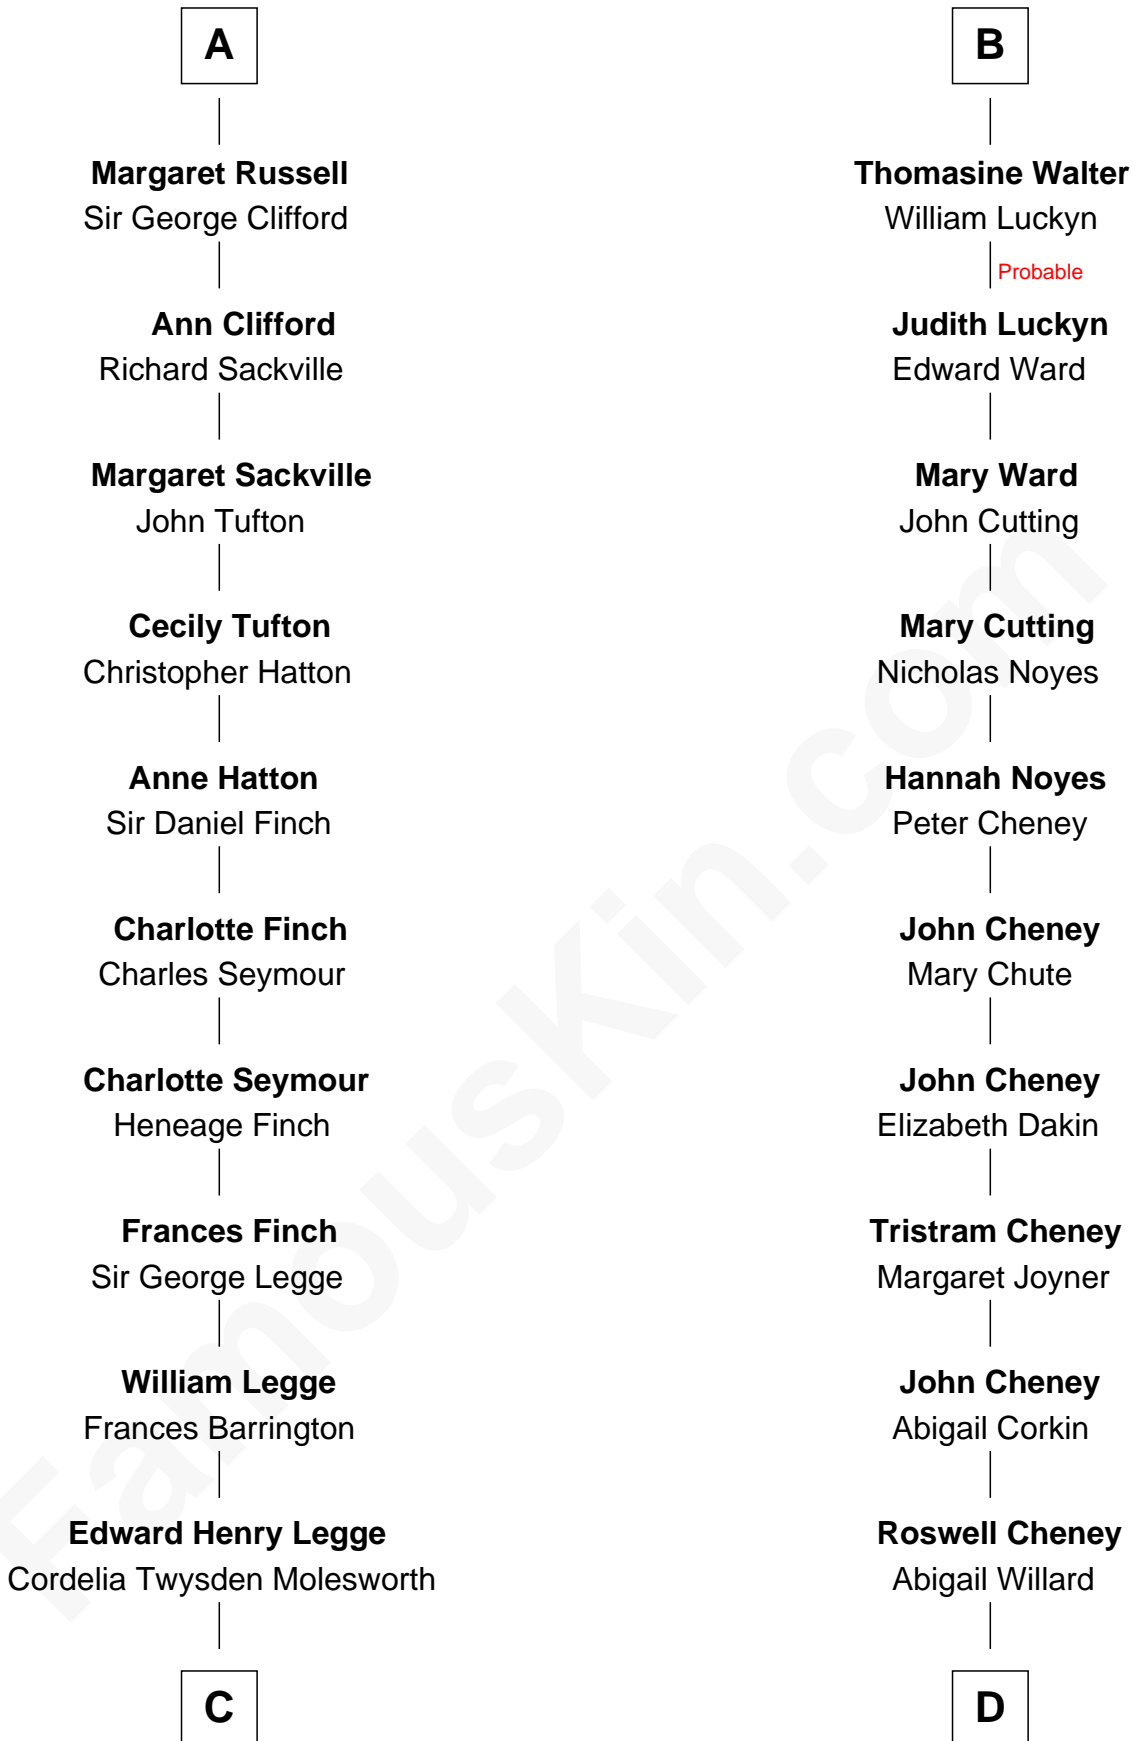

# FamousKin.com Relationship Chart of

**Kit Harington**

TV Actor - "Game of Thrones"

20th cousin of

**Carole Lombard**

Movie Actress

**Sir John Howard**

Alice de Bois

**C**

**Lois Marjorie Legge**  
Ernest Wriothesley Denny

**Lavender Cecilia Denny**  
John Charles Dundas Harington

**Sir David Richard Harington**  
Deborah Jane Catesby

**Kit Harington**  
*TV Actor - "Game of Thrones"*

**D**

**James Cheney**  
Nancy B. Evans

**Alice S. Cheney**  
Charles S. Knight

**Elizabeth Jayne Knight**  
Frederick Christian Peters

**Carole Lombard**  
*Movie Actress*