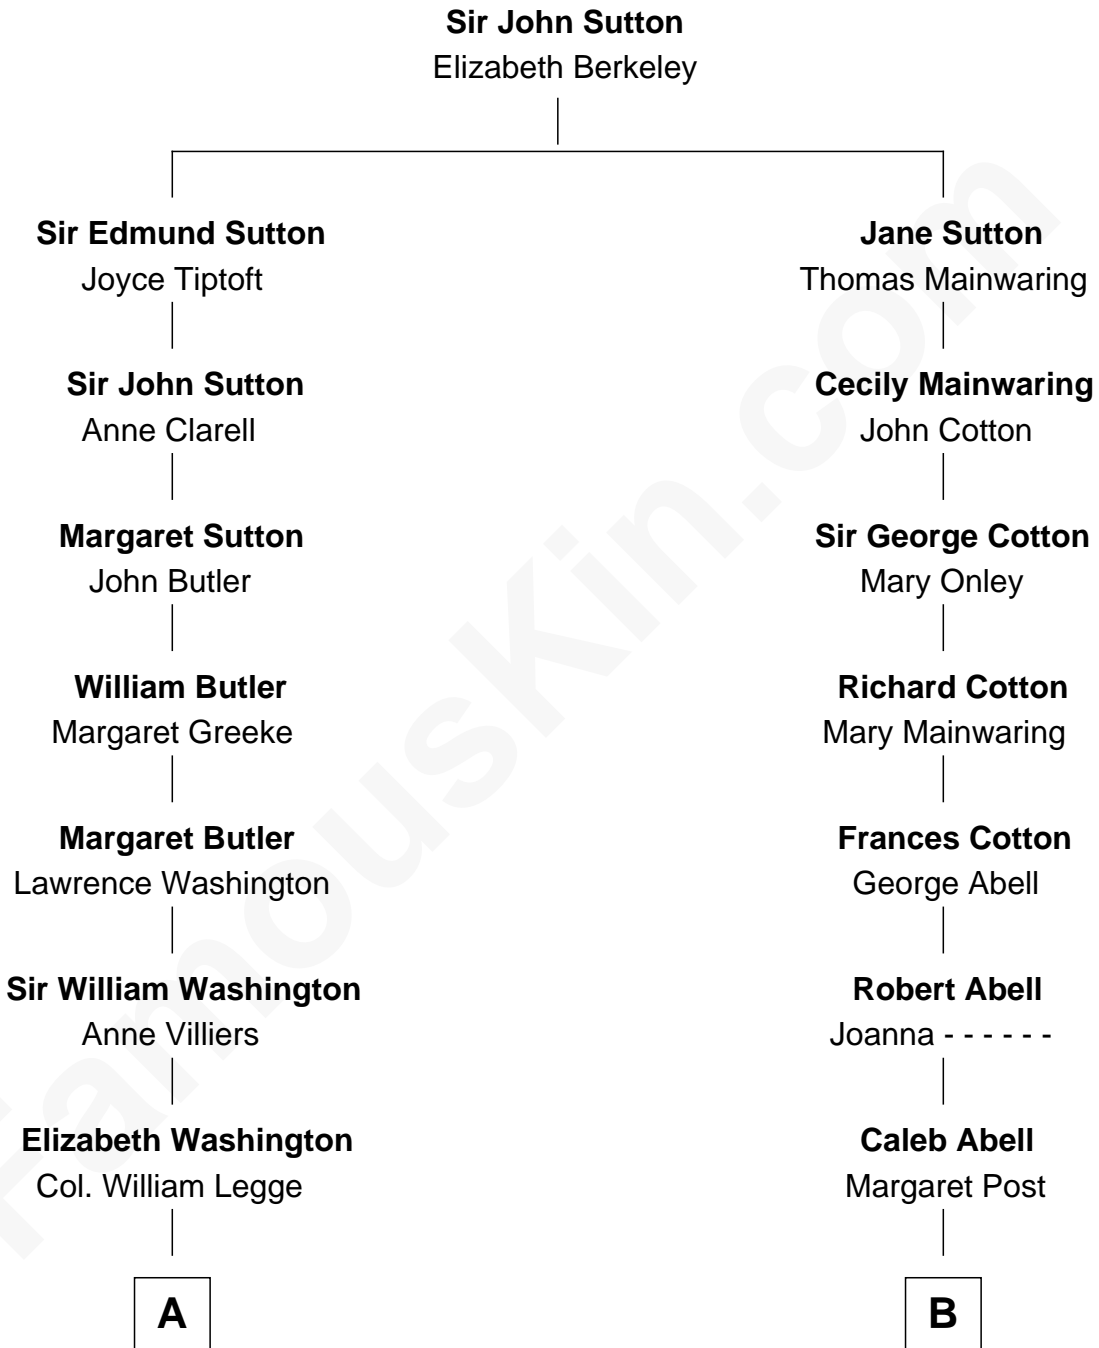

FamousKin.com

Relationship Chart of

Kit Harington

TV Actor - "Game of Thrones"

15th cousin 2 times removed of

Illeana Douglas

TV and Movie Actress