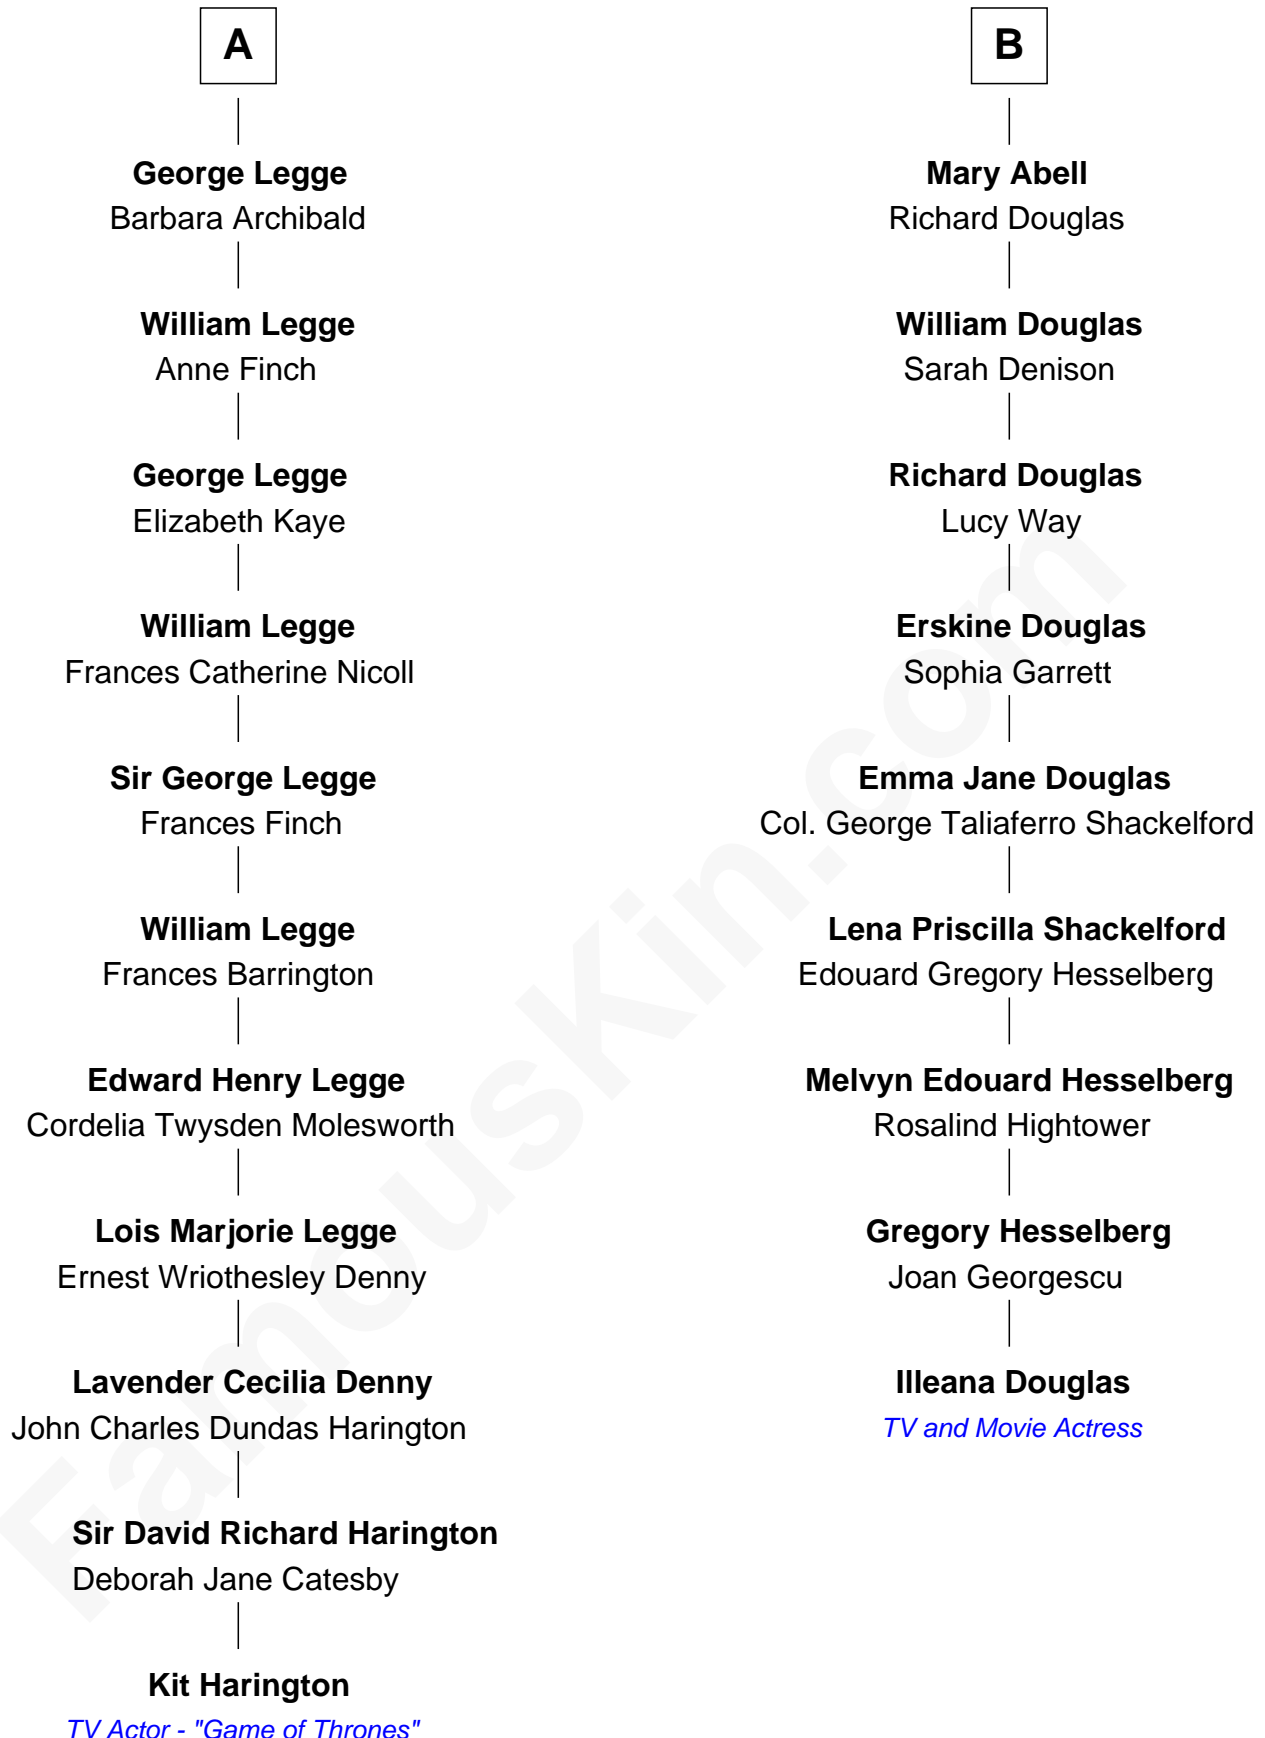

## Relationship Chart of

### Kit Harington

TV Actor - "Game of Thrones"

15th cousin 2 times removed of

### Illeana Douglas

TV and Movie Actress

Kit Harington photo by [Gage Skidmore](#) (CC BY-SA 2.0)

Illeana Douglas photo by [Lan Bui](#) (CC BY-SA 2.0)