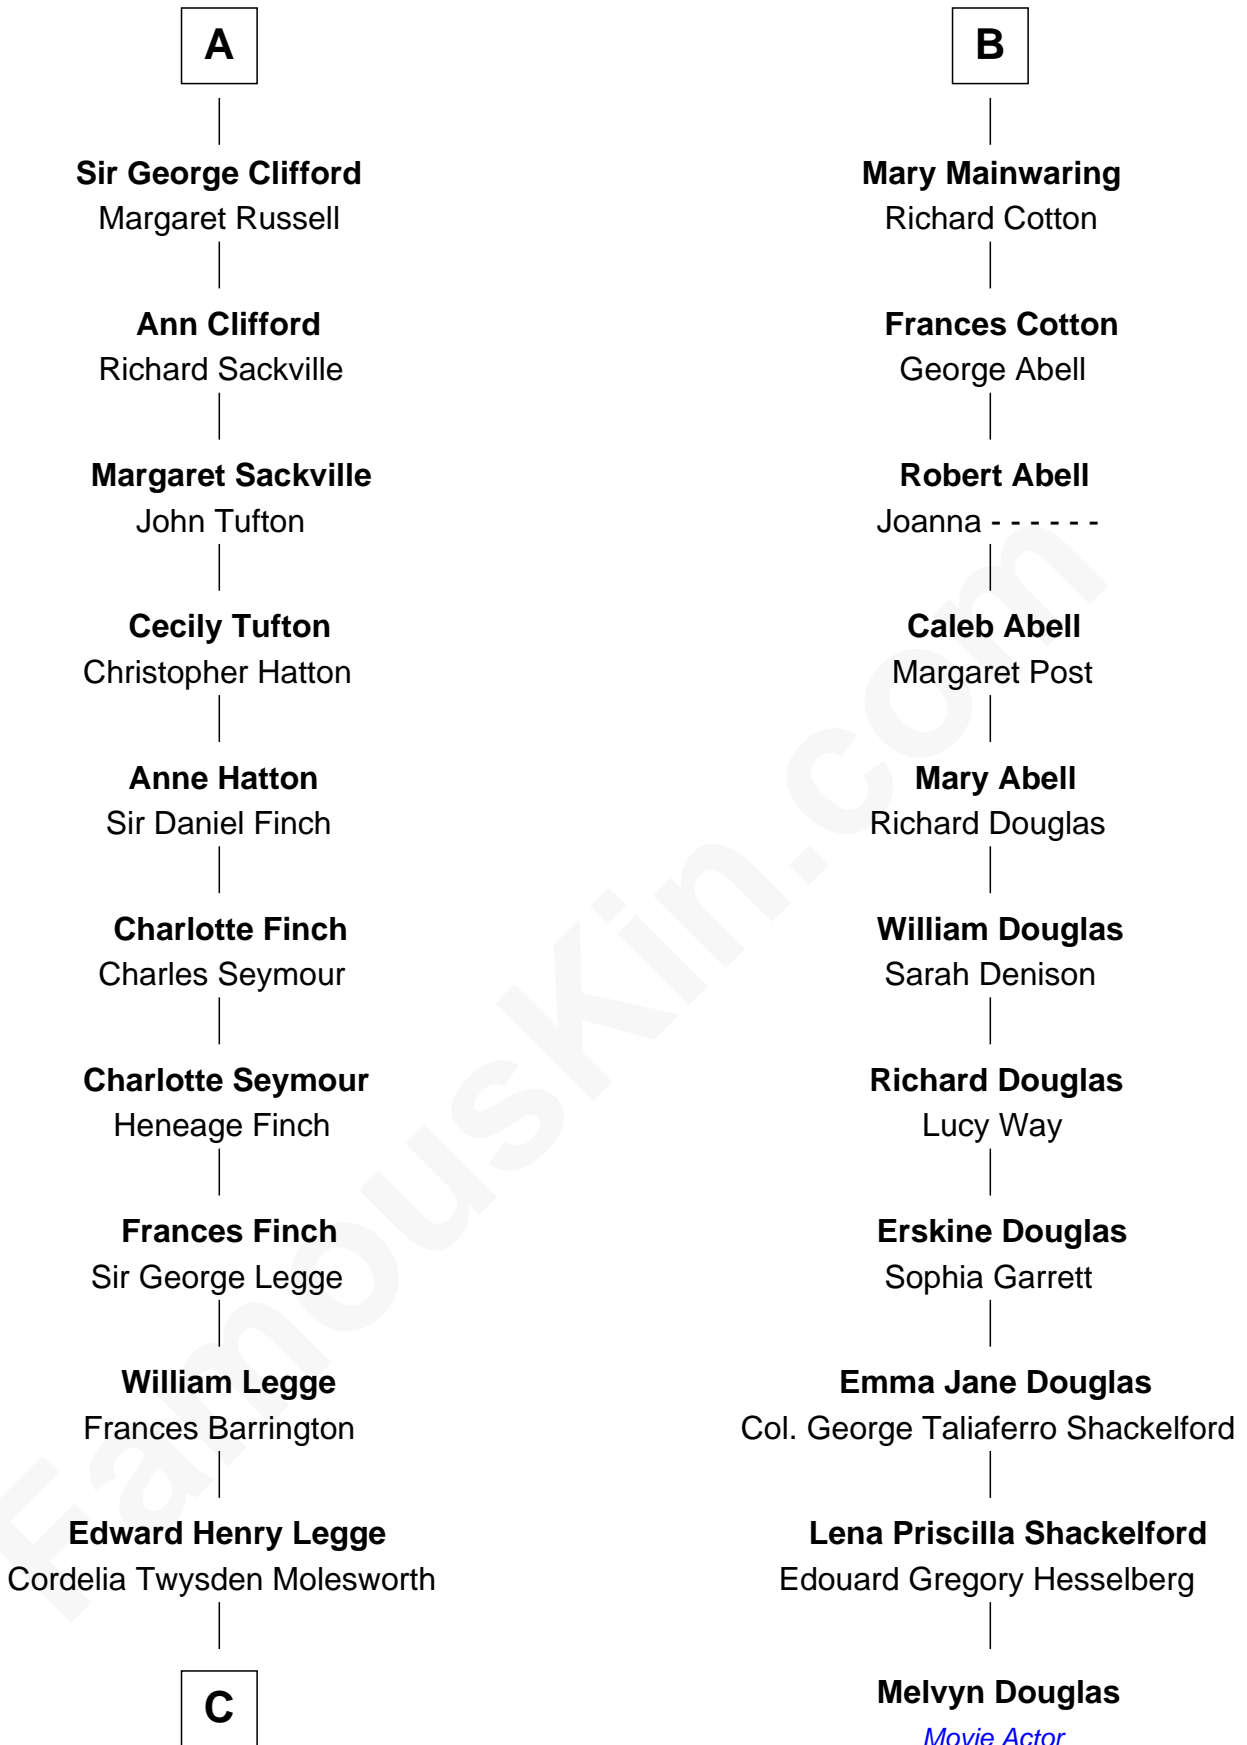

# FamousKin.com Relationship Chart of

**Kit Harington**

TV Actor - "Game of Thrones"

17th cousin 3 times removed of

**Melvyn Douglas**

Movie Actor

**C**

—  
**Lois Marjorie Legge**  
Ernest Wriothesley Denny

—  
**Lavender Cecilia Denny**  
John Charles Dundas Harington

—  
**Sir David Richard Harington**  
Deborah Jane Catesby

—  
**Kit Harington**  
*TV Actor - "Game of Thrones"*

FamousKin.com