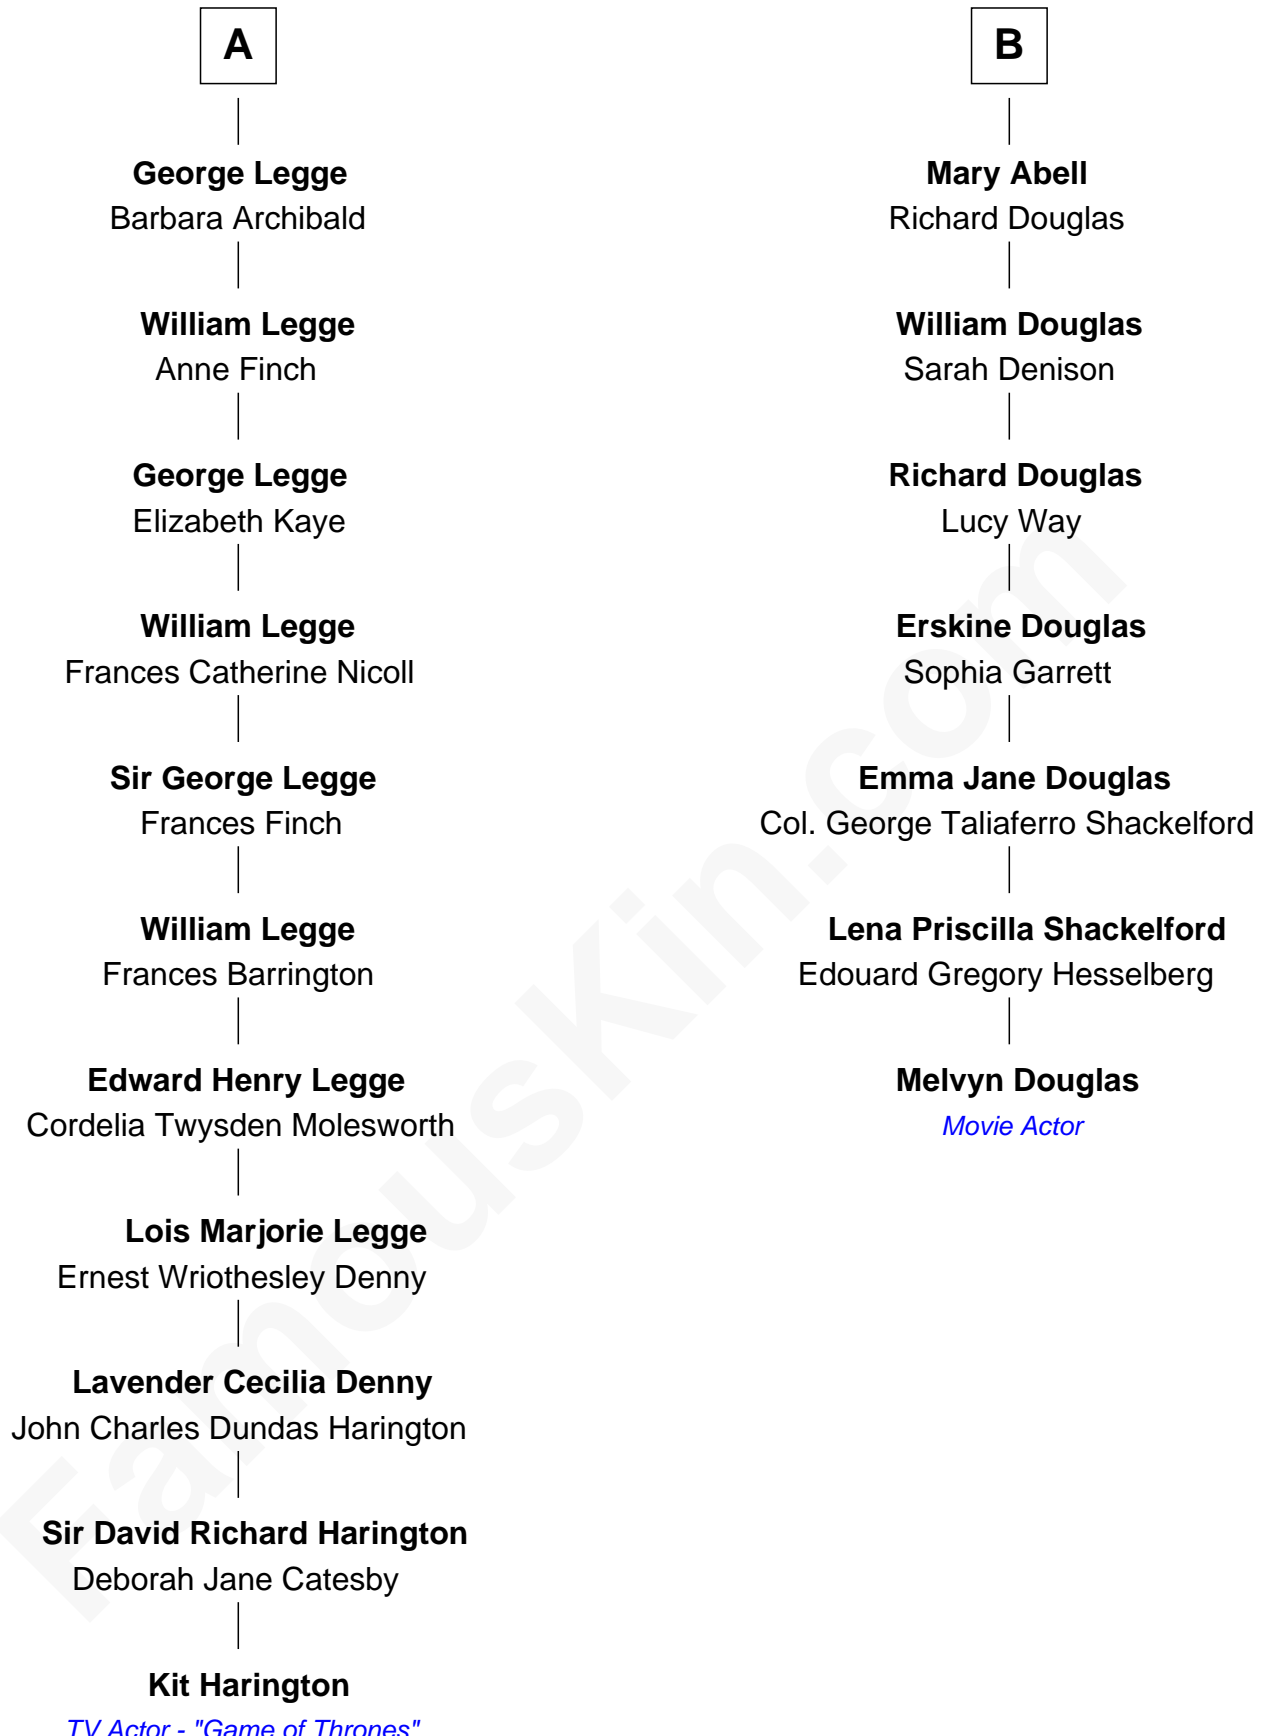

FamousKin.com

Relationship Chart of

Kit Harington

TV Actor - "Game of Thrones"

13th cousin 4 times removed of

Melvyn Douglas
Movie Actor

Kit Harington photo by [Gage Skidmore](#) ([CC BY-SA 2.0](#))