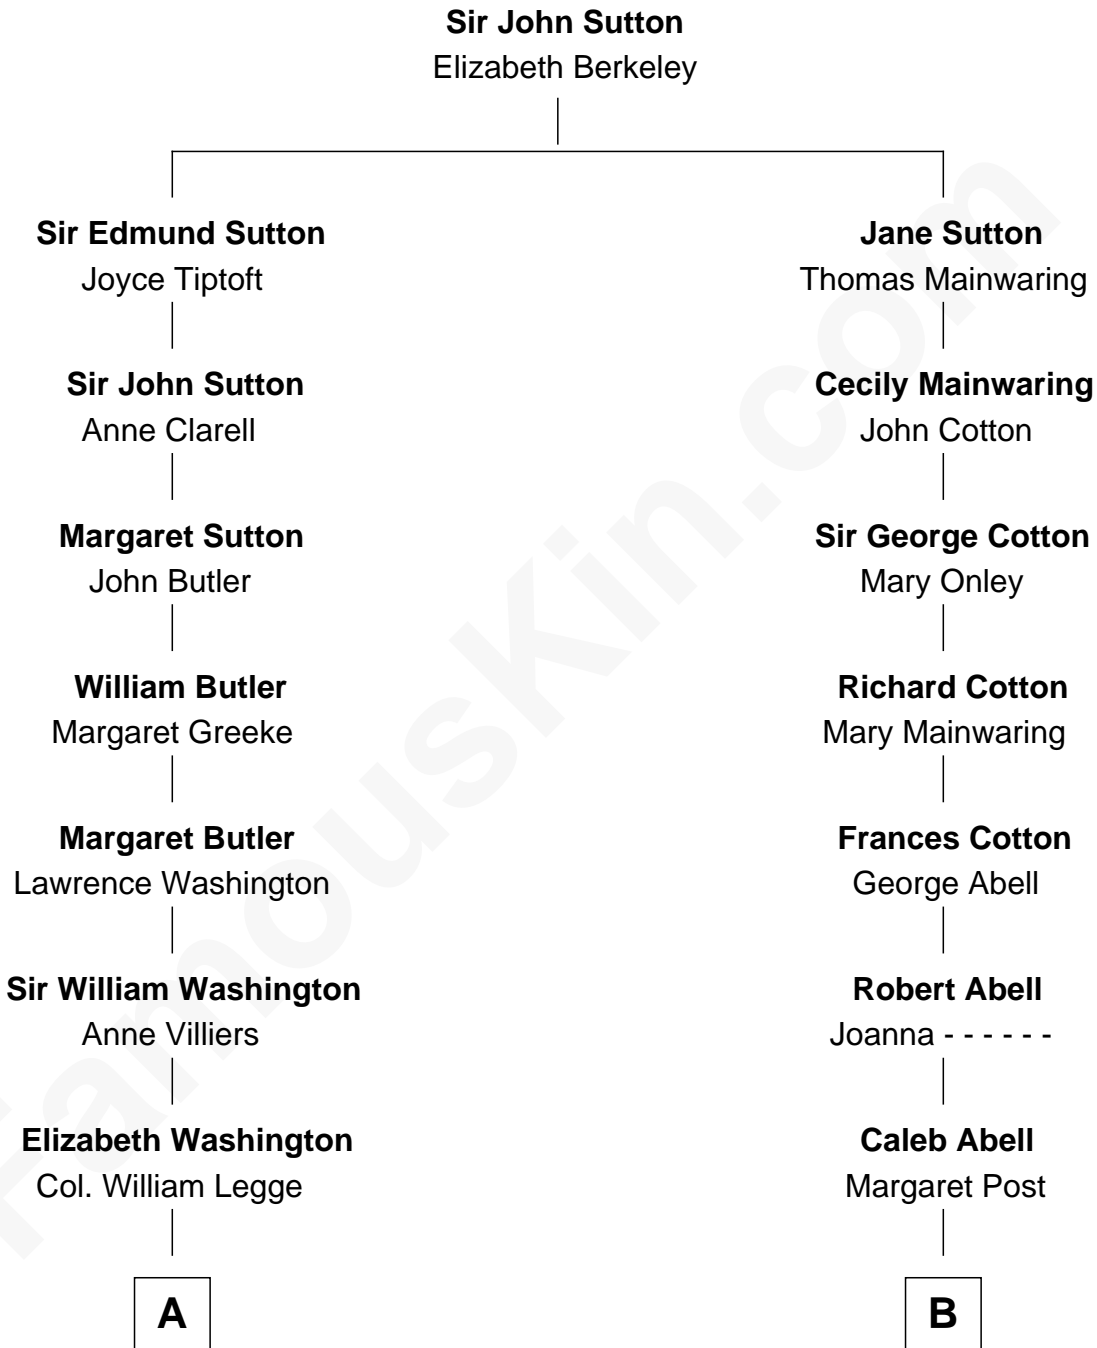

FamousKin.com

Relationship Chart of

Kit Harington

TV Actor - "Game of Thrones"

13th cousin 4 times removed of

Melvyn Douglas
Movie Actor

Kit Harington photo by [Gage Skidmore](#) ([CC BY-SA 2.0](#))