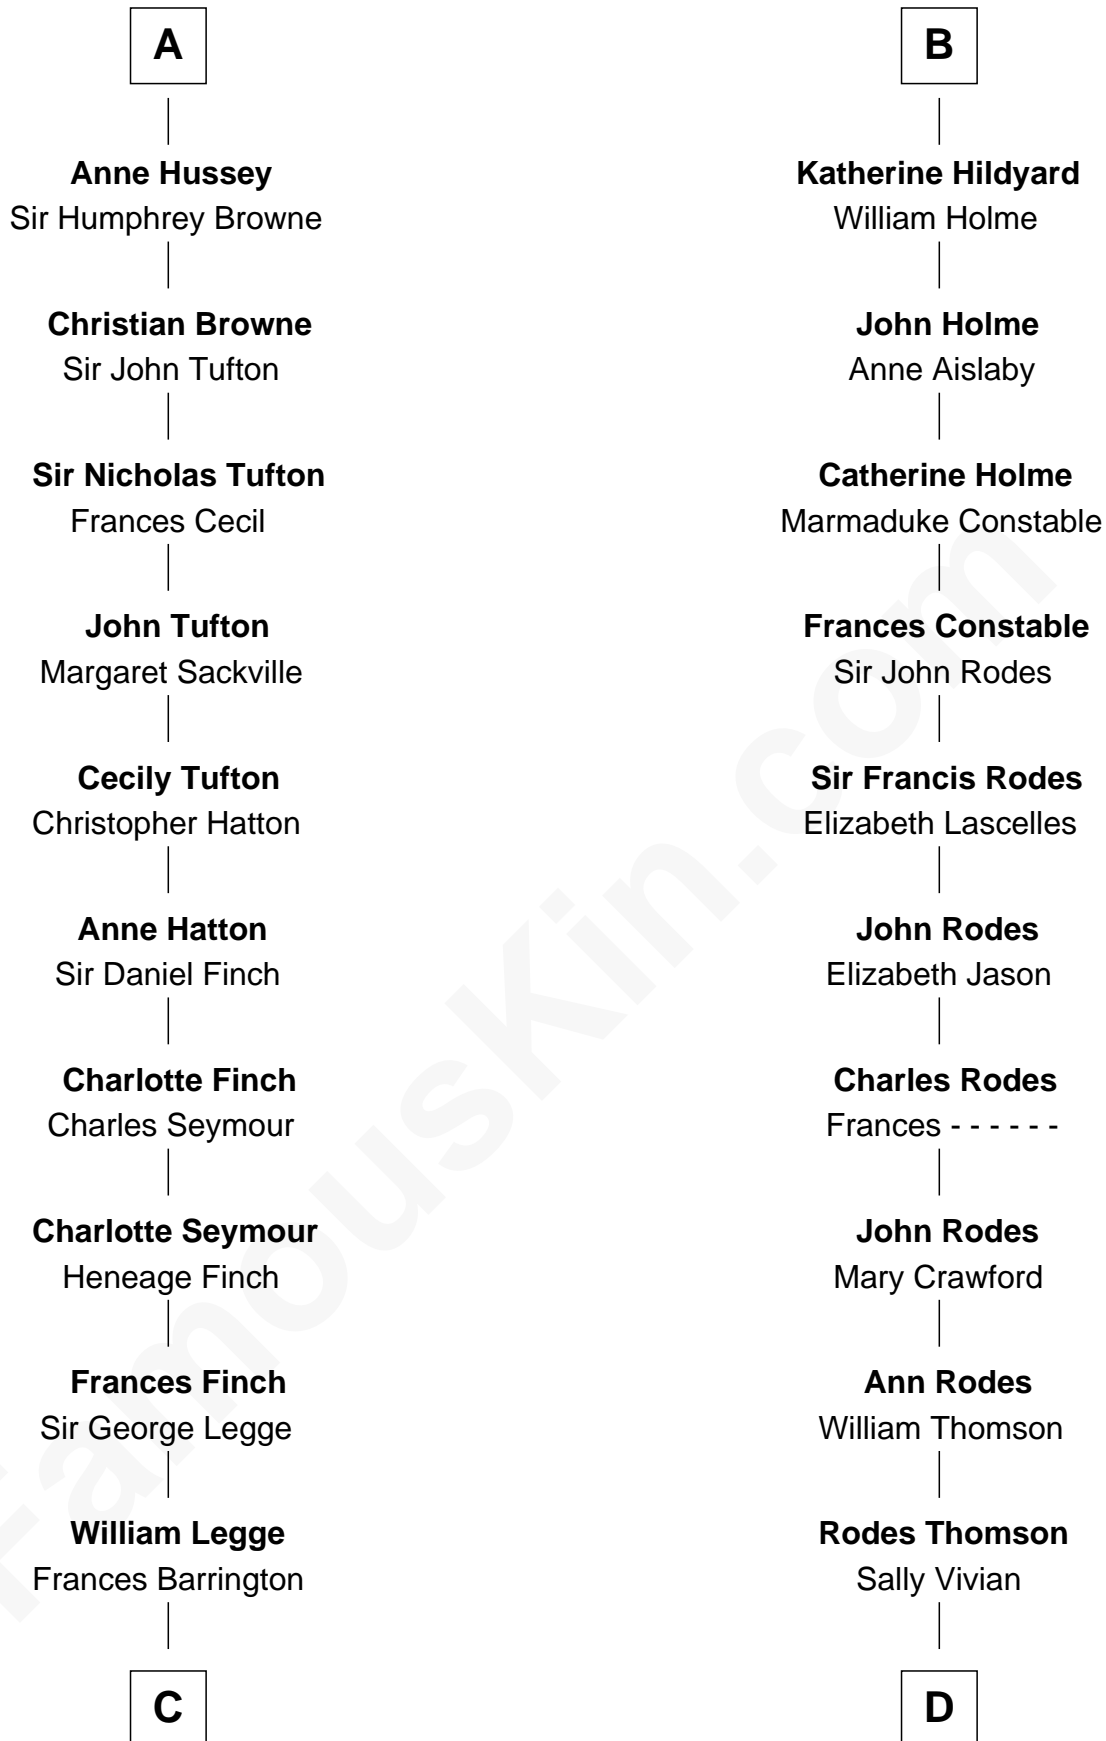

FamousKin.com Relationship Chart of

Kit Harington

TV Actor - "Game of Thrones"

21st cousin of

Melvyn Douglas

Movie Actor

William de Burgh
Maude of Lancaster

C

Edward Henry Legge
Cordelia Twysden Molesworth

Lois Marjorie Legge
Ernest Wriothesley Denny

Lavender Cecilia Denny
John Charles Dundas Harington

Sir David Richard Harington
Deborah Jane Catesby

Kit Harington
TV Actor - "Game of Thrones"

D

Nancy Thomson
Thomas Johnson Garrett

Sophia Garrett
Erskine Douglas

Emma Jane Douglas
Col. George Taliaferro Shackelford

Lena Priscilla Shackelford
Edouard Gregory Hesselberg

Melvyn Douglas
Movie Actor