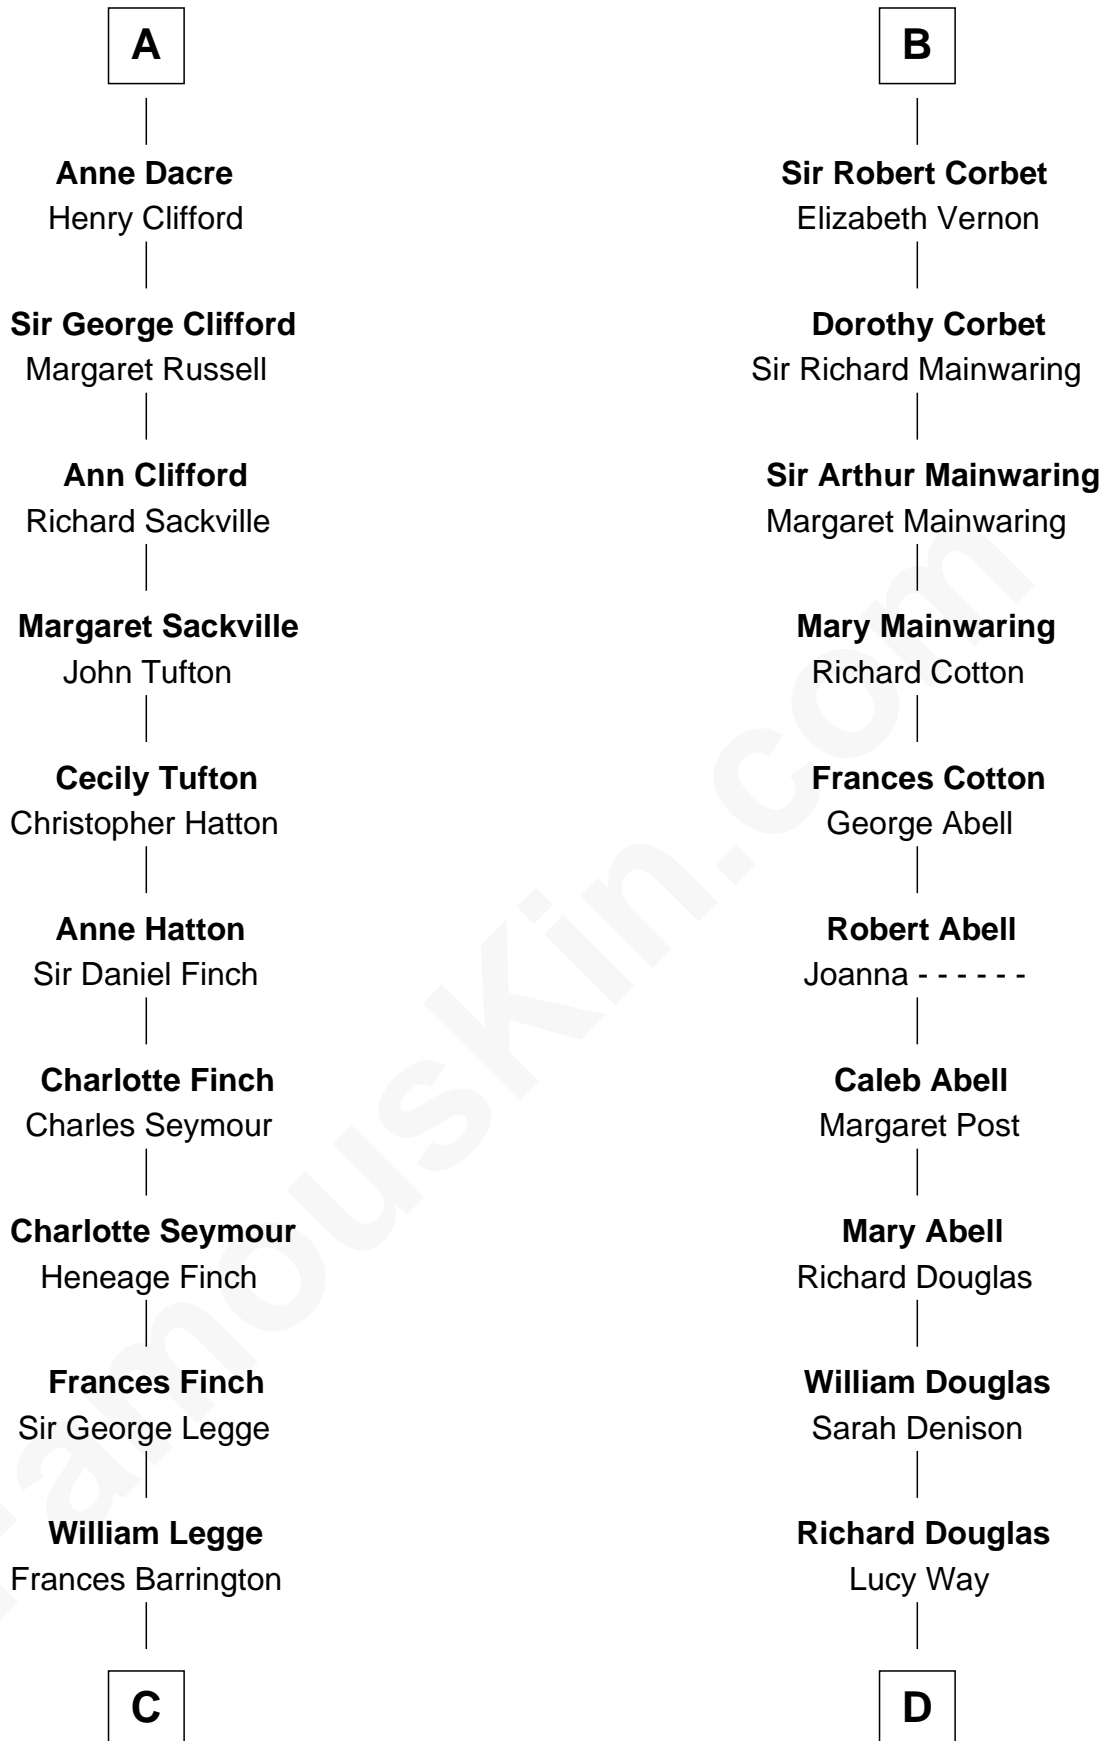

FamousKin.com Relationship Chart of

Kit Harington

TV Actor - "Game of Thrones"

20th cousin 1 time removed of

Melvyn Douglas

Movie Actor

Sir Thebaud de Verdun

Maud Mortimer

C

Edward Henry Legge
Cordelia Twysden Molesworth

Lois Marjorie Legge
Ernest Wriothesley Denny

Lavender Cecilia Denny
John Charles Dundas Harington

Sir David Richard Harington
Deborah Jane Catesby

Kit Harington
TV Actor - "Game of Thrones"

D

Erskine Douglas
Sophia Garrett

Emma Jane Douglas
Col. George Taliaferro Shackelford

Lena Priscilla Shackelford
Edouard Gregory Hesselberg

Melvyn Douglas
Movie Actor