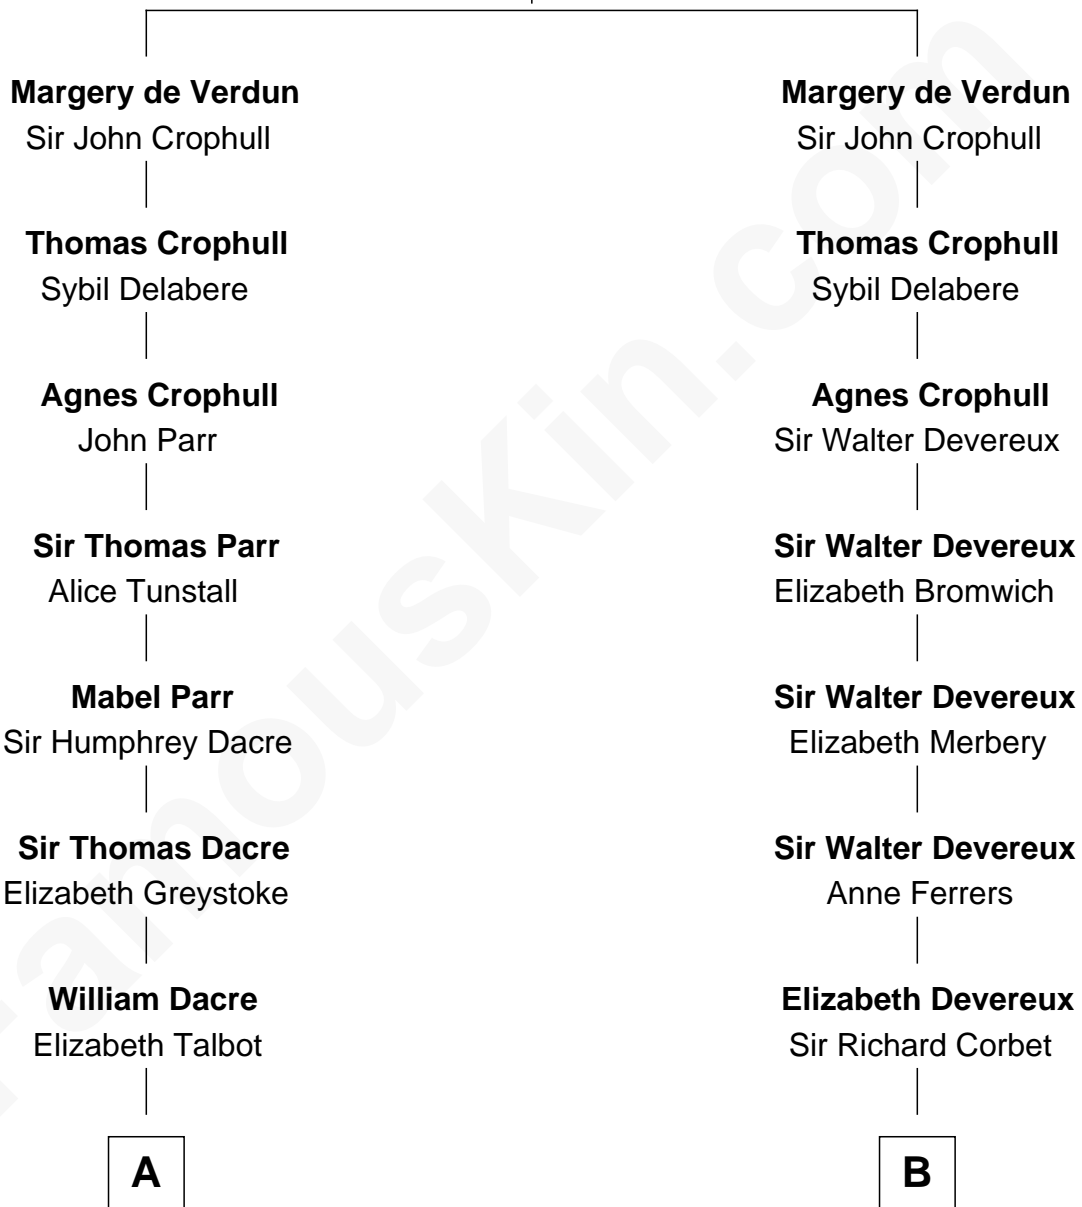

FamousKin.com Relationship Chart of

Kit Harington

TV Actor - "Game of Thrones"

20th cousin 1 time removed of

Melvyn Douglas

Movie Actor

Sir Thebaud de Verdun

Maud Mortimer

C

Edward Henry Legge
Cordelia Twysden Molesworth

Lois Marjorie Legge
Ernest Wriothesley Denny

Lavender Cecilia Denny
John Charles Dundas Harington

Sir David Richard Harington
Deborah Jane Catesby

Kit Harington
TV Actor - "Game of Thrones"

D

Erskine Douglas
Sophia Garrett

Emma Jane Douglas
Col. George Taliaferro Shackelford

Lena Priscilla Shackelford
Edouard Gregory Hesselberg

Melvyn Douglas
Movie Actor