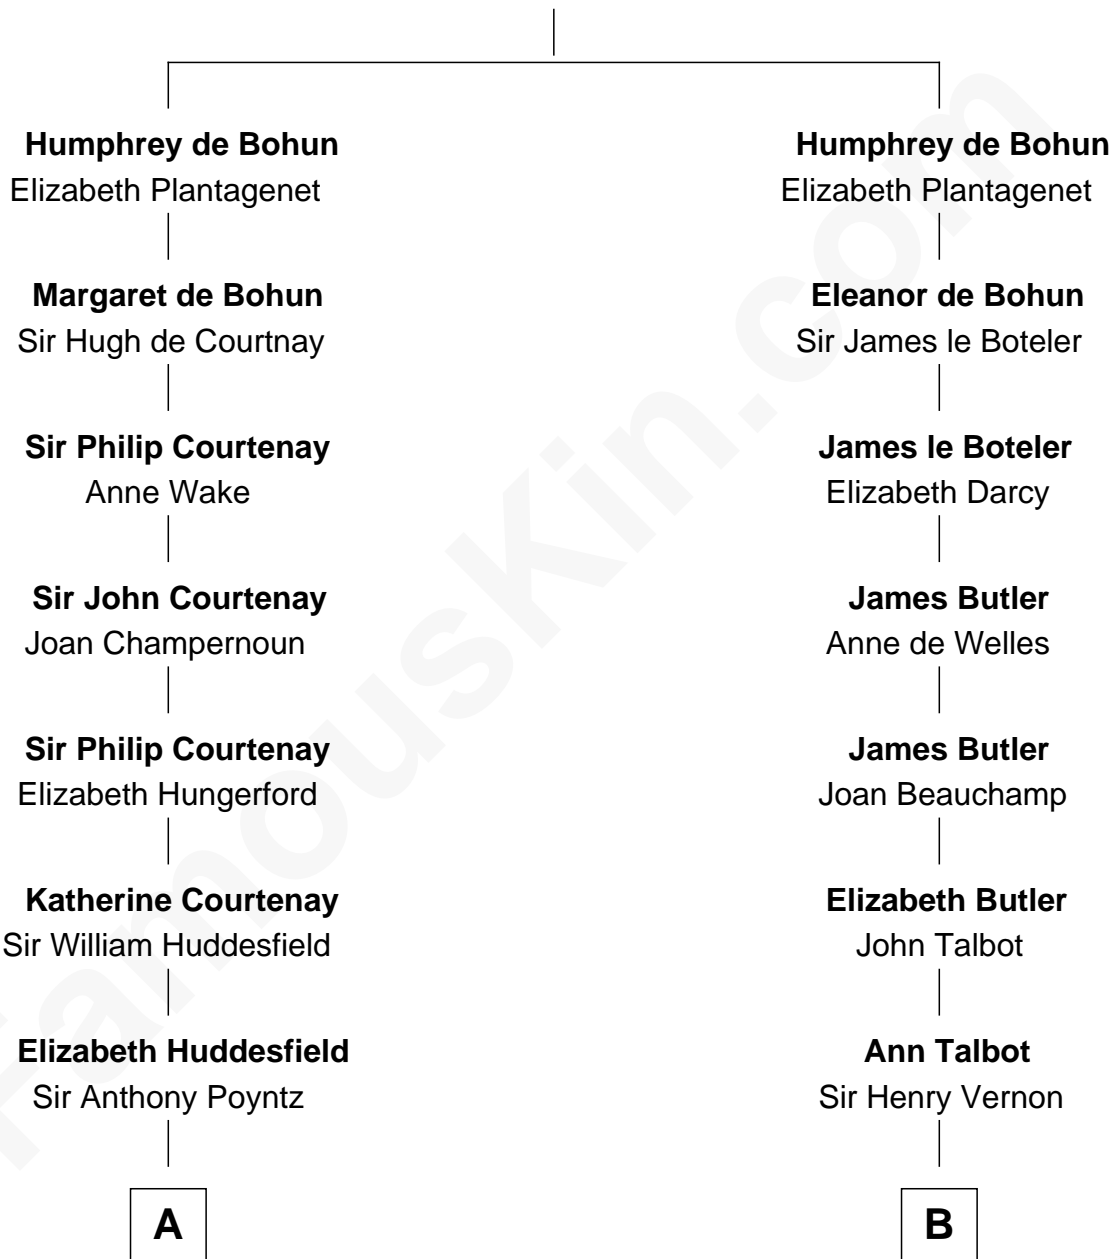

FamousKin.com Relationship Chart of

Kit Harington

TV Actor - "Game of Thrones"

20th cousin 1 time removed of

Melvyn Douglas

Movie Actor

Humphrey de Bohun

Maud de Fiennes

C

Edward Henry Legge
Cordelia Twysden Molesworth

Lois Marjorie Legge
Ernest Wriothesley Denny

Lavender Cecilia Denny
John Charles Dundas Harington

Sir David Richard Harington
Deborah Jane Catesby

Kit Harington
TV Actor - "Game of Thrones"