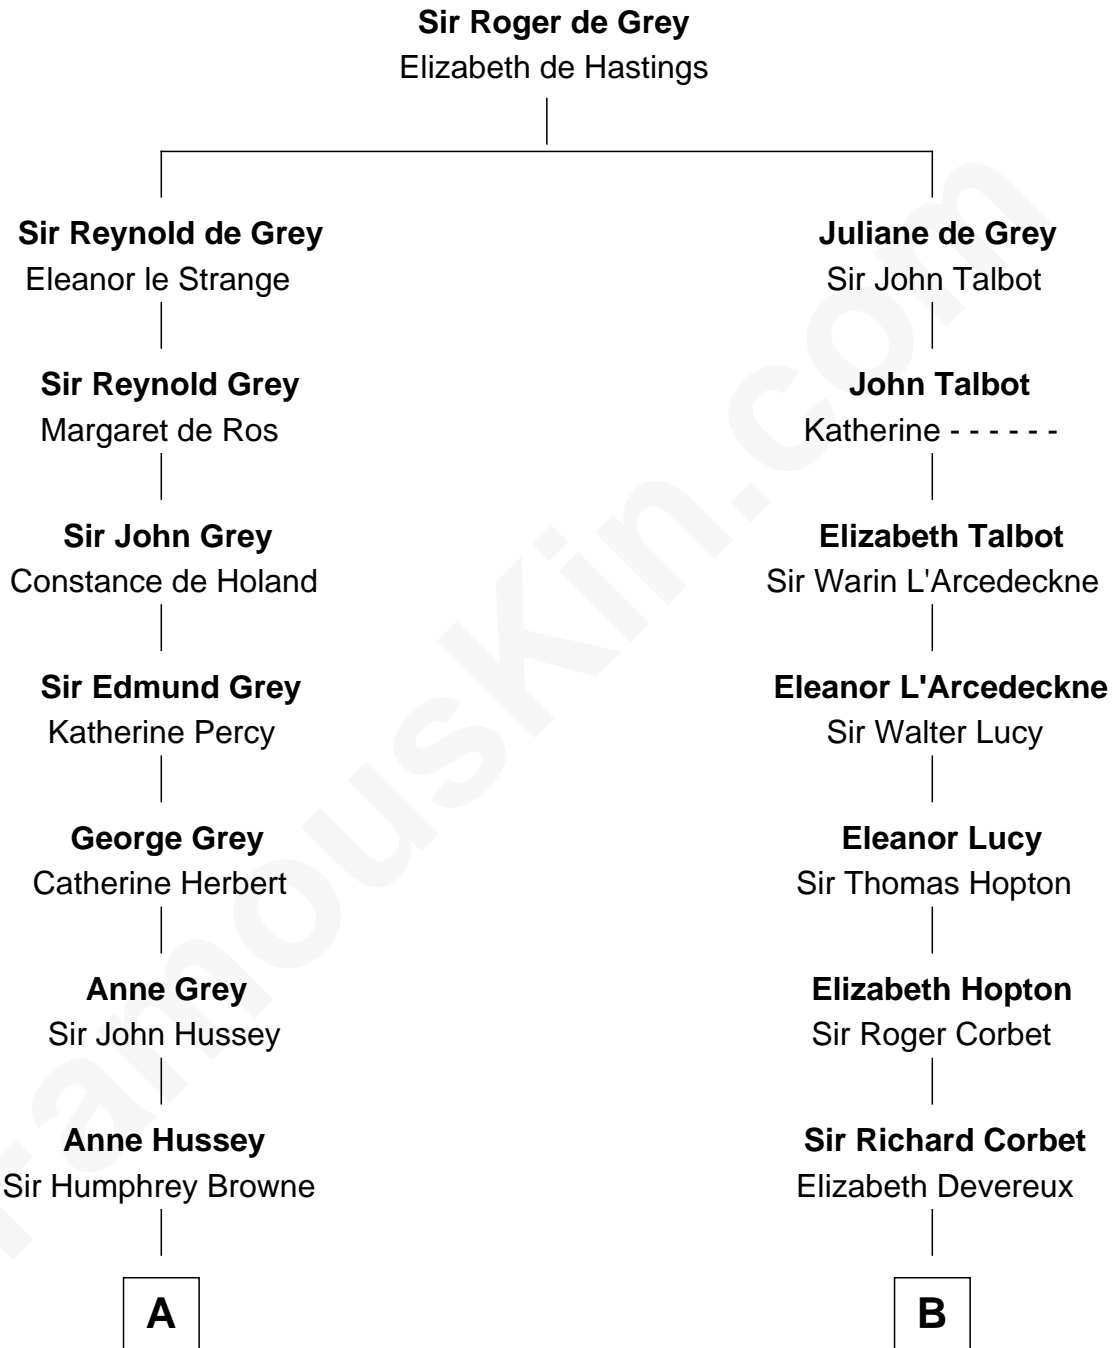

FamousKin.com Relationship Chart of

Kit Harington

TV Actor - "Game of Thrones"

20th cousin of

Melvyn Douglas

Movie Actor

C

Lois Marjorie Legge
Ernest Wriothesley Denny

Lavender Cecilia Denny
John Charles Dundas Harington

Sir David Richard Harington
Deborah Jane Catesby

Kit Harington
TV Actor - "Game of Thrones"

D

Erskine Douglas
Sophia Garrett

Emma Jane Douglas
Col. George Taliaferro Shackelford