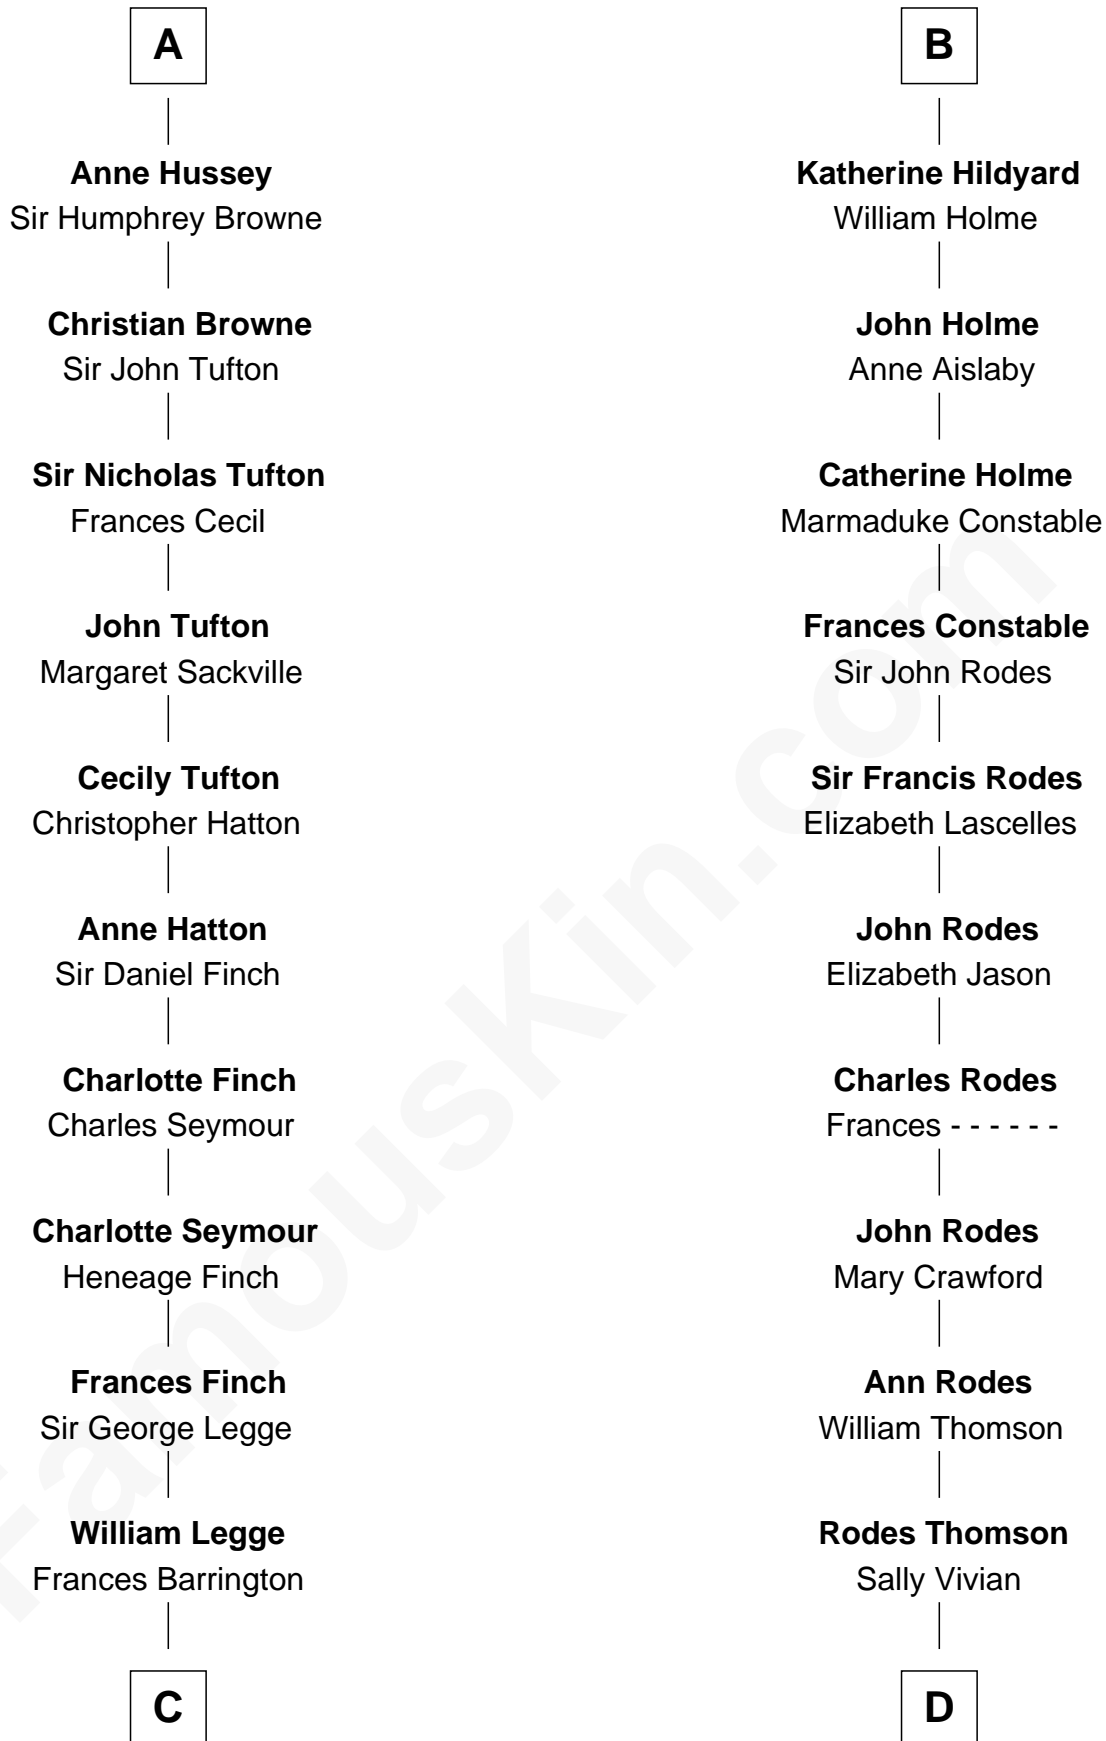

FamousKin.com Relationship Chart of

Kit Harington

TV Actor - "Game of Thrones"

21st cousin of

Melvyn Douglas

Movie Actor

Sir Ranulph de Neville
Euphemia de Clavering

Sir Ralph de Neville

Sir Edmund Grey

George Grey

Catherine Herbert

Anne Grey

Sir John Hussey

A

Sir Ralph de Neville

Alice de Audley

Margaret de Neville

Sir Henry Percy

Sir Henry Percy

Elizabeth Mortimer

Elizabeth Percy

Sir John Clifford

Mary Clifford

Sir Philip Wentworth

Elizabeth Wentworth

Sir Martin de la See

Joan de la See

Sir Piers Hildyard

B

C

Edward Henry Legge
Cordelia Twysden Molesworth

Lois Marjorie Legge
Ernest Wriothesley Denny