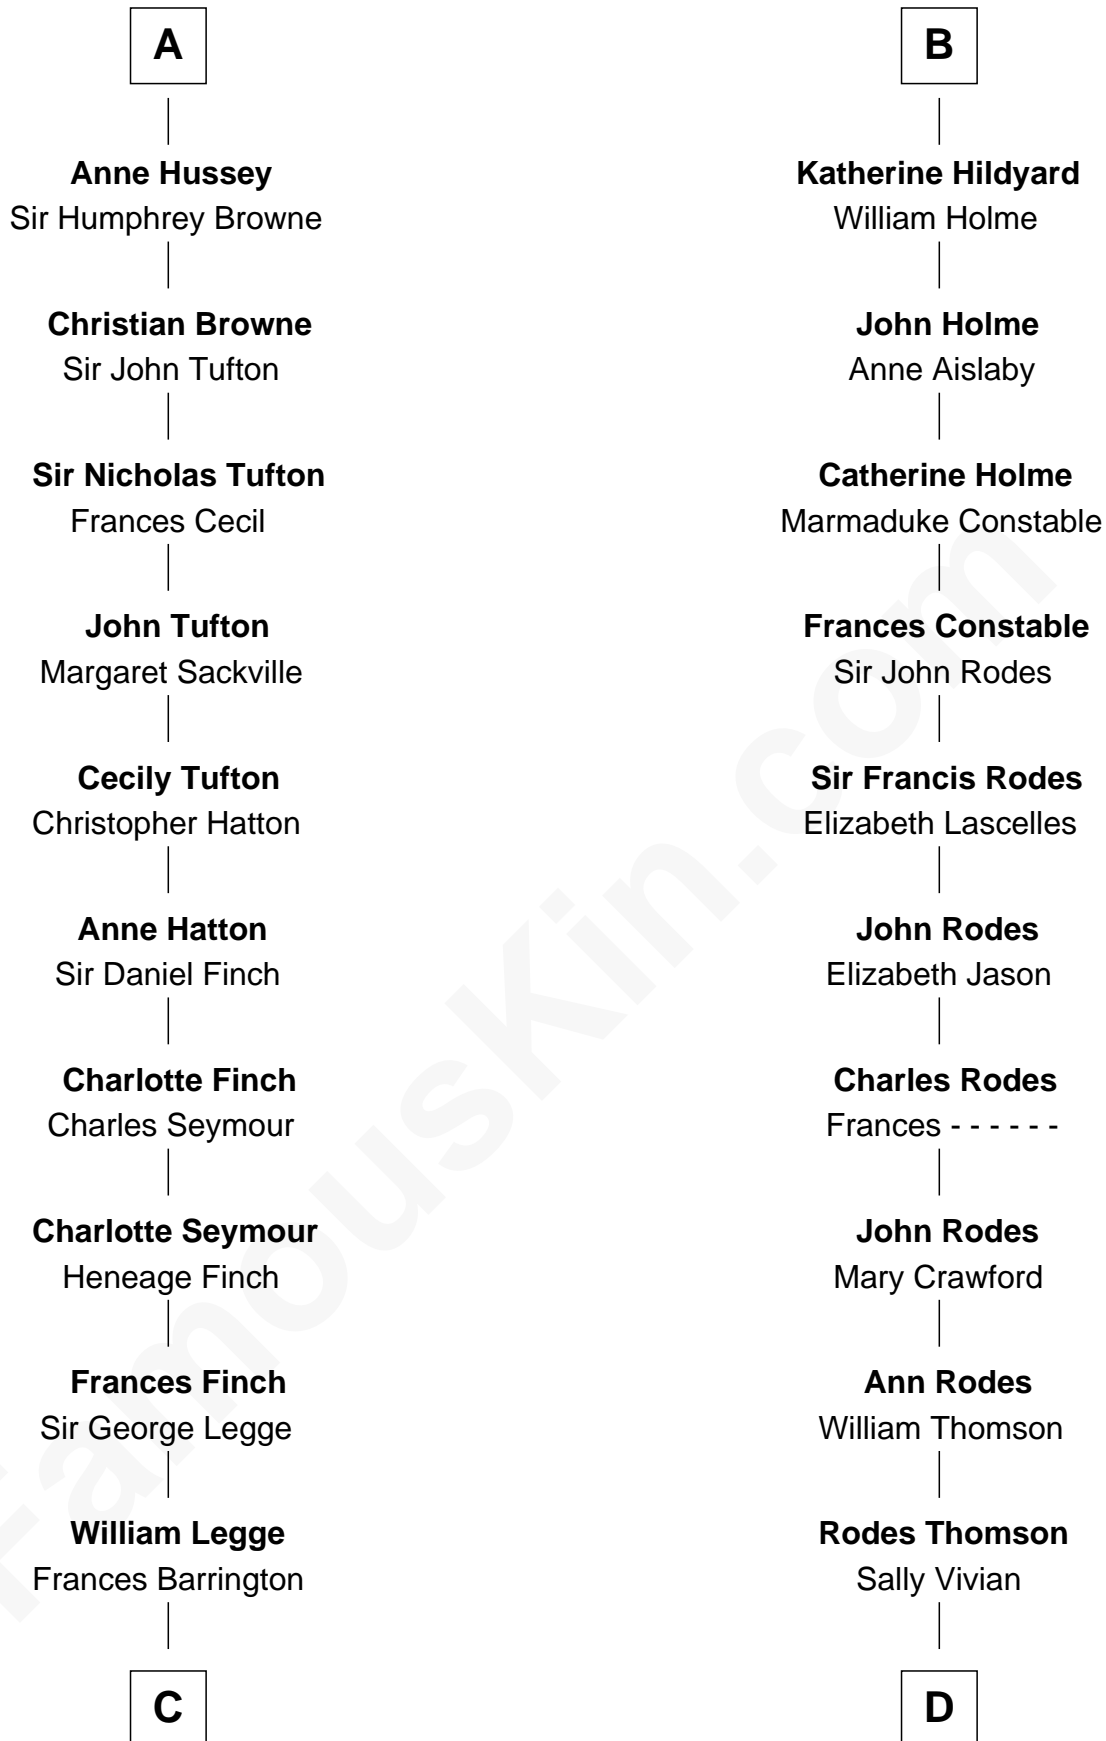

FamousKin.com Relationship Chart of

Kit Harington

TV Actor - "Game of Thrones"

21st cousin of

Melvyn Douglas

Movie Actor

William de Montagu
Katherine de Grandison

Philippa de Montagu
Sir Roger de Mortimer

Edmund Mortimer
Philippa Plantagenet

Elizabeth Mortimer
Sir Henry Percy

Sir Henry Percy
Eleanor Neville

Katherine Percy
Sir Edmund Grey

George Grey
Catherine Herbert

Anne Grey
Sir John Hussey

A

Philippa de Montagu
Sir Roger de Mortimer

Edmund Mortimer
Philippa Plantagenet

Elizabeth Mortimer
Sir Henry Percy

Elizabeth Percy
Sir John Clifford

Mary Clifford
Sir Philip Wentworth

Elizabeth Wentworth
Sir Martin de la See

Joan de la See
Sir Piers Hildyard

B

C

Edward Henry Legge
Cordelia Twysden Molesworth

Lois Marjorie Legge
Ernest Wriothesley Denny

Lavender Cecilia Denny
John Charles Dundas Harington

Sir David Richard Harington
Deborah Jane Catesby

Kit Harington
TV Actor - "Game of Thrones"