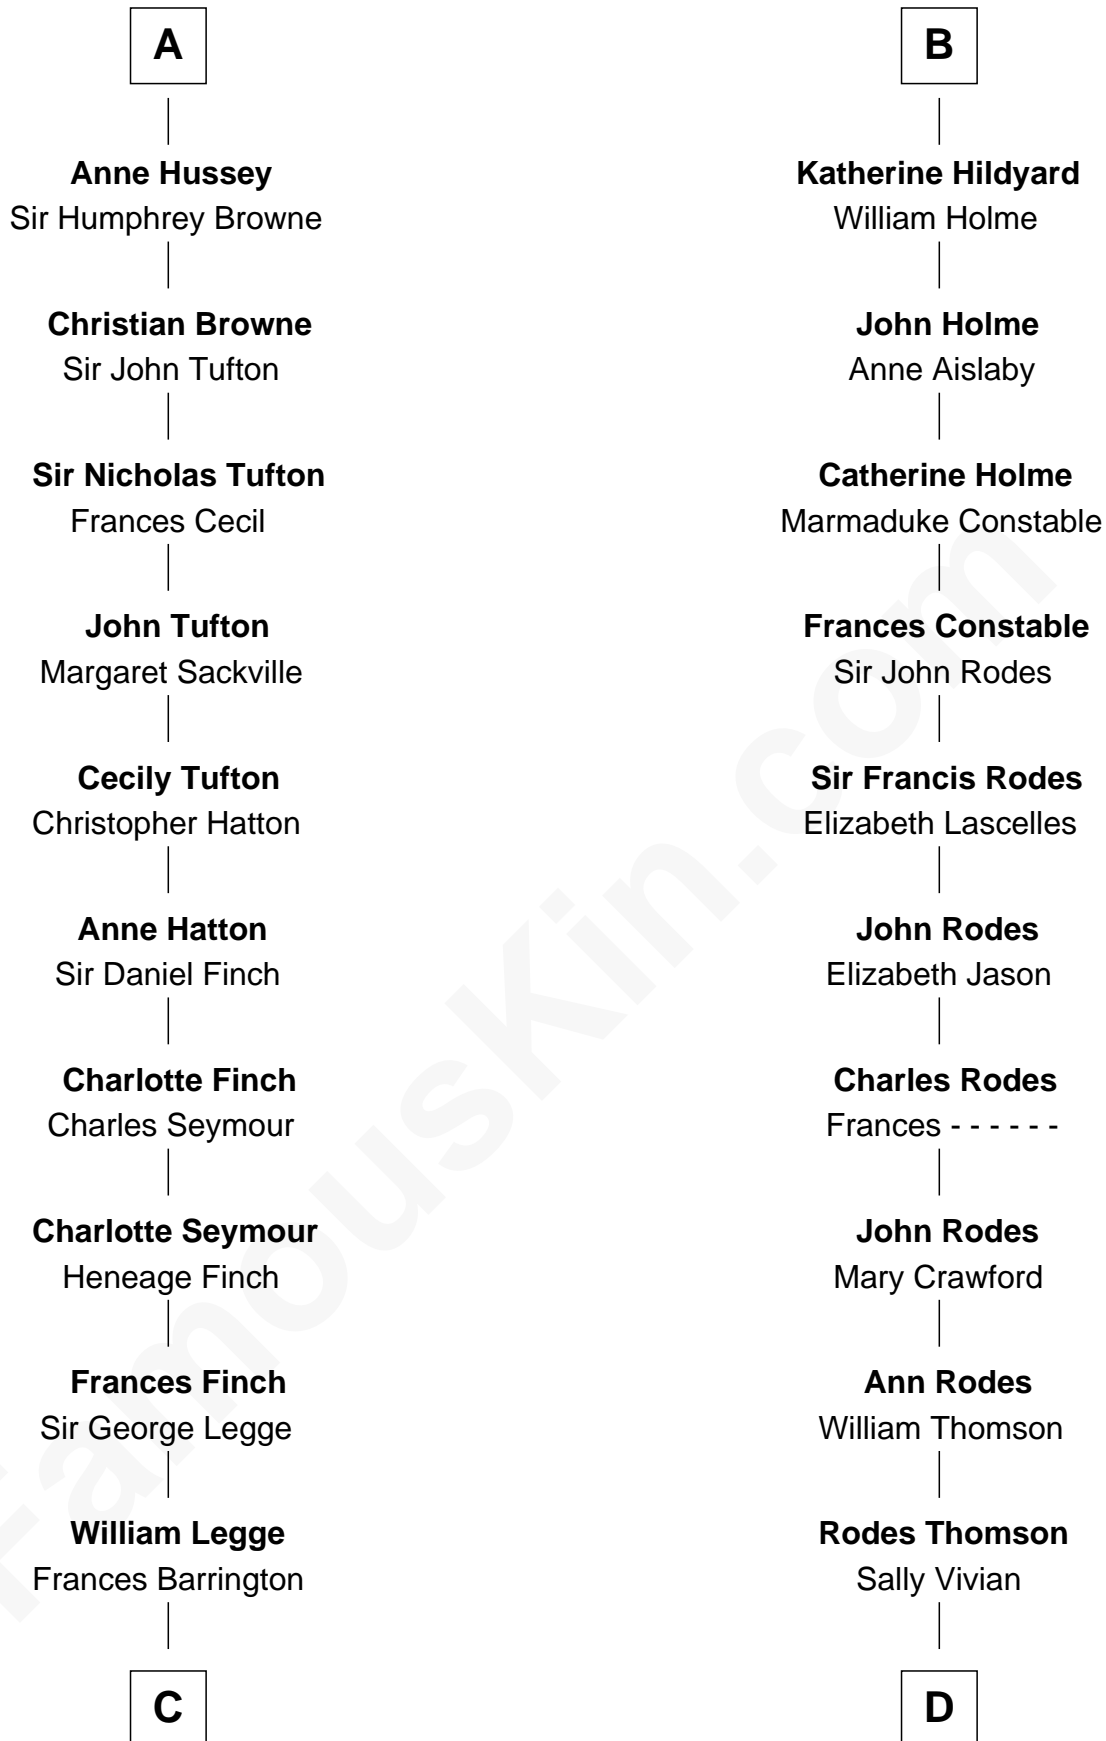

# FamousKin.com Relationship Chart of

**Kit Harington**

TV Actor - "Game of Thrones"

21st cousin of

**Melvyn Douglas**

Movie Actor

**Sir Edmund Mortimer**  
Elizabeth de Badlesmere

**Sir Roger de Mortimer**  
Philippa de Montagu

**Edmund Mortimer**  
Philippa Plantagenet

**Elizabeth Mortimer**  
Sir Henry Percy

**Sir Henry Percy**  
Eleanor Neville

**Katherine Percy**  
Sir Edmund Grey

**George Grey**  
Catherine Herbert

**Anne Grey**  
Sir John Hussey

**A**

**Sir Roger de Mortimer**  
Philippa de Montagu

**Edmund Mortimer**  
Philippa Plantagenet

**Elizabeth Mortimer**  
Sir Henry Percy

**Elizabeth Percy**  
Sir John Clifford

**Mary Clifford**  
Sir Philip Wentworth

**Elizabeth Wentworth**  
Sir Martin de la See

**Joan de la See**  
Sir Piers Hildyard

**B**

**C**

**Edward Henry Legge**  
Cordelia Twysden Molesworth

**Lois Marjorie Legge**  
Ernest Wriothesley Denny

**Lavender Cecilia Denny**  
John Charles Dundas Harington