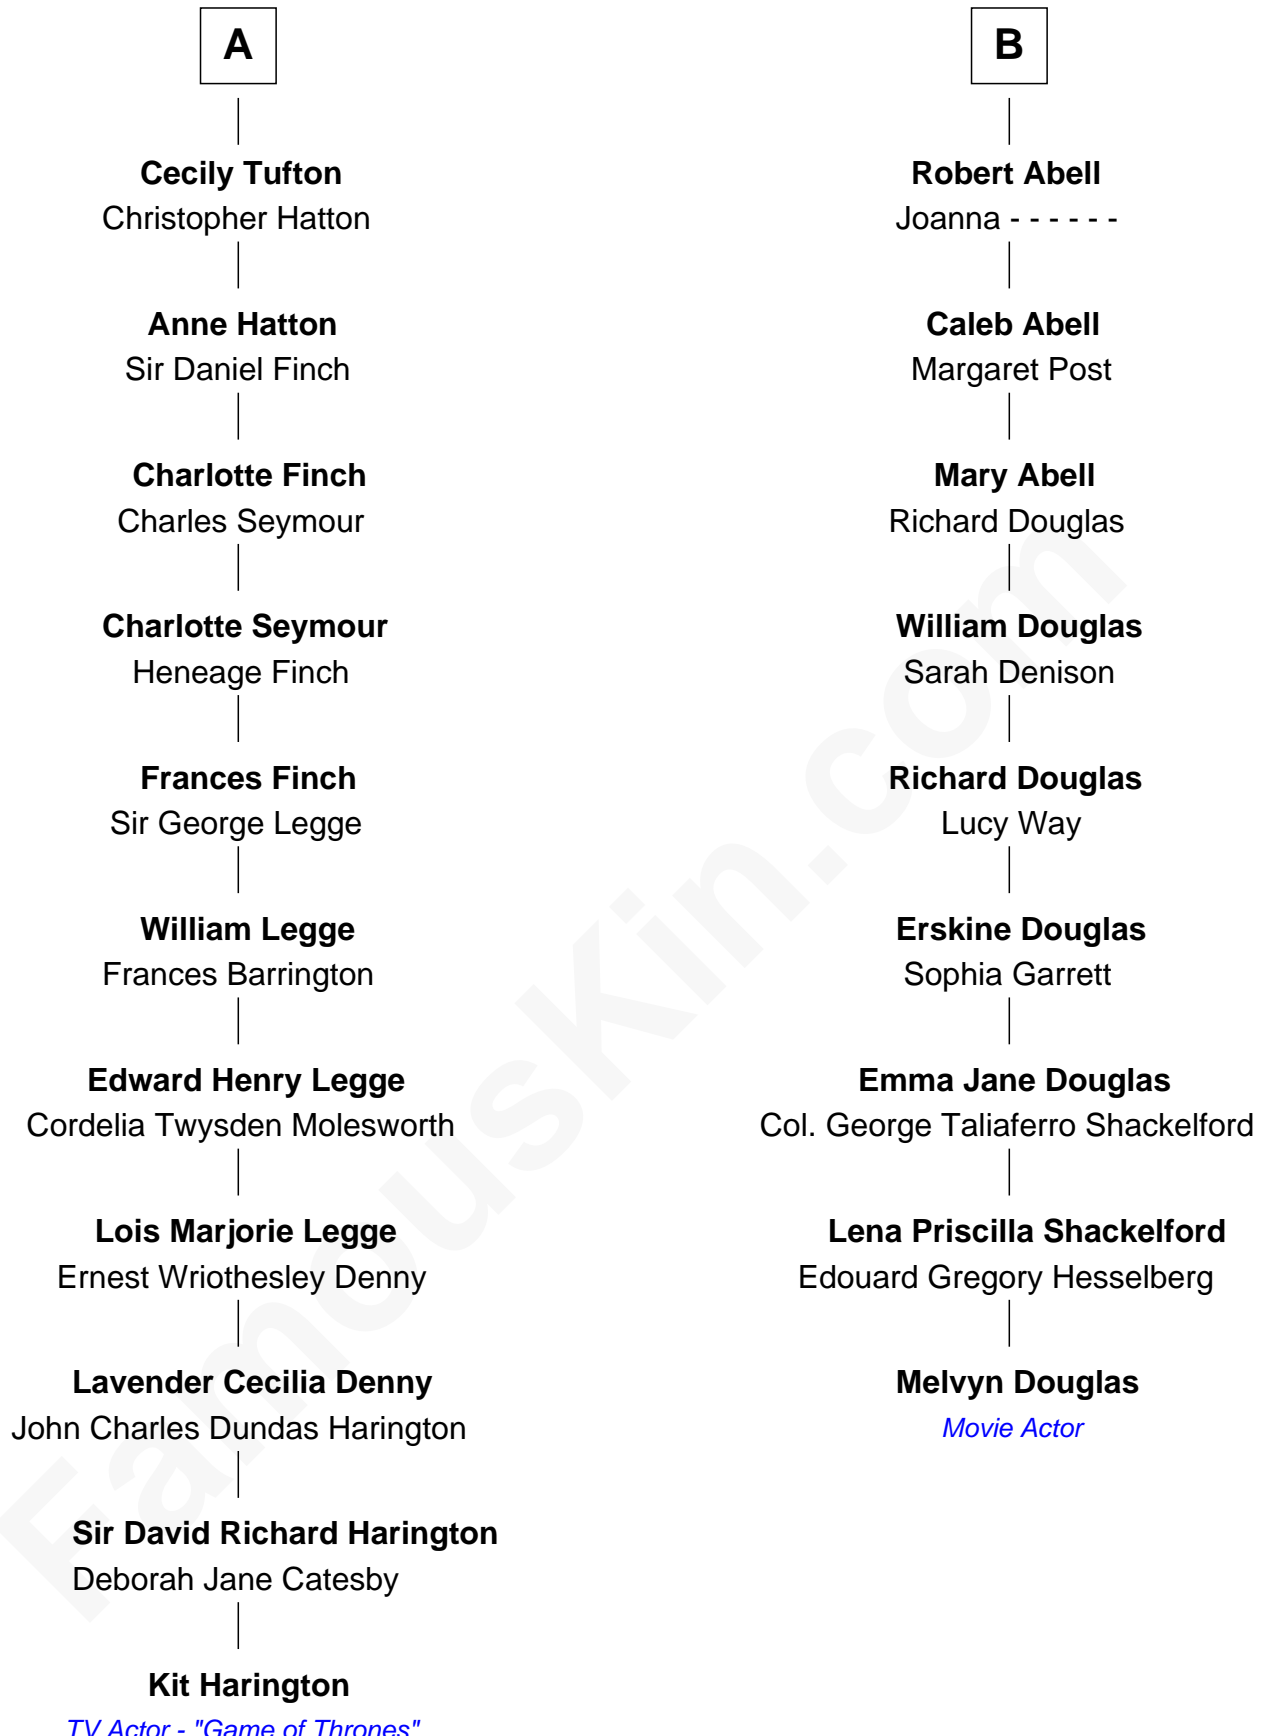

FamousKin.com

Relationship Chart of

Kit Harington

TV Actor - "Game of Thrones"

15th cousin 2 times removed of

Melvyn Douglas
Movie Actor

Kit Harington photo by [Gage Skidmore](#) (CC BY-SA 2.0)