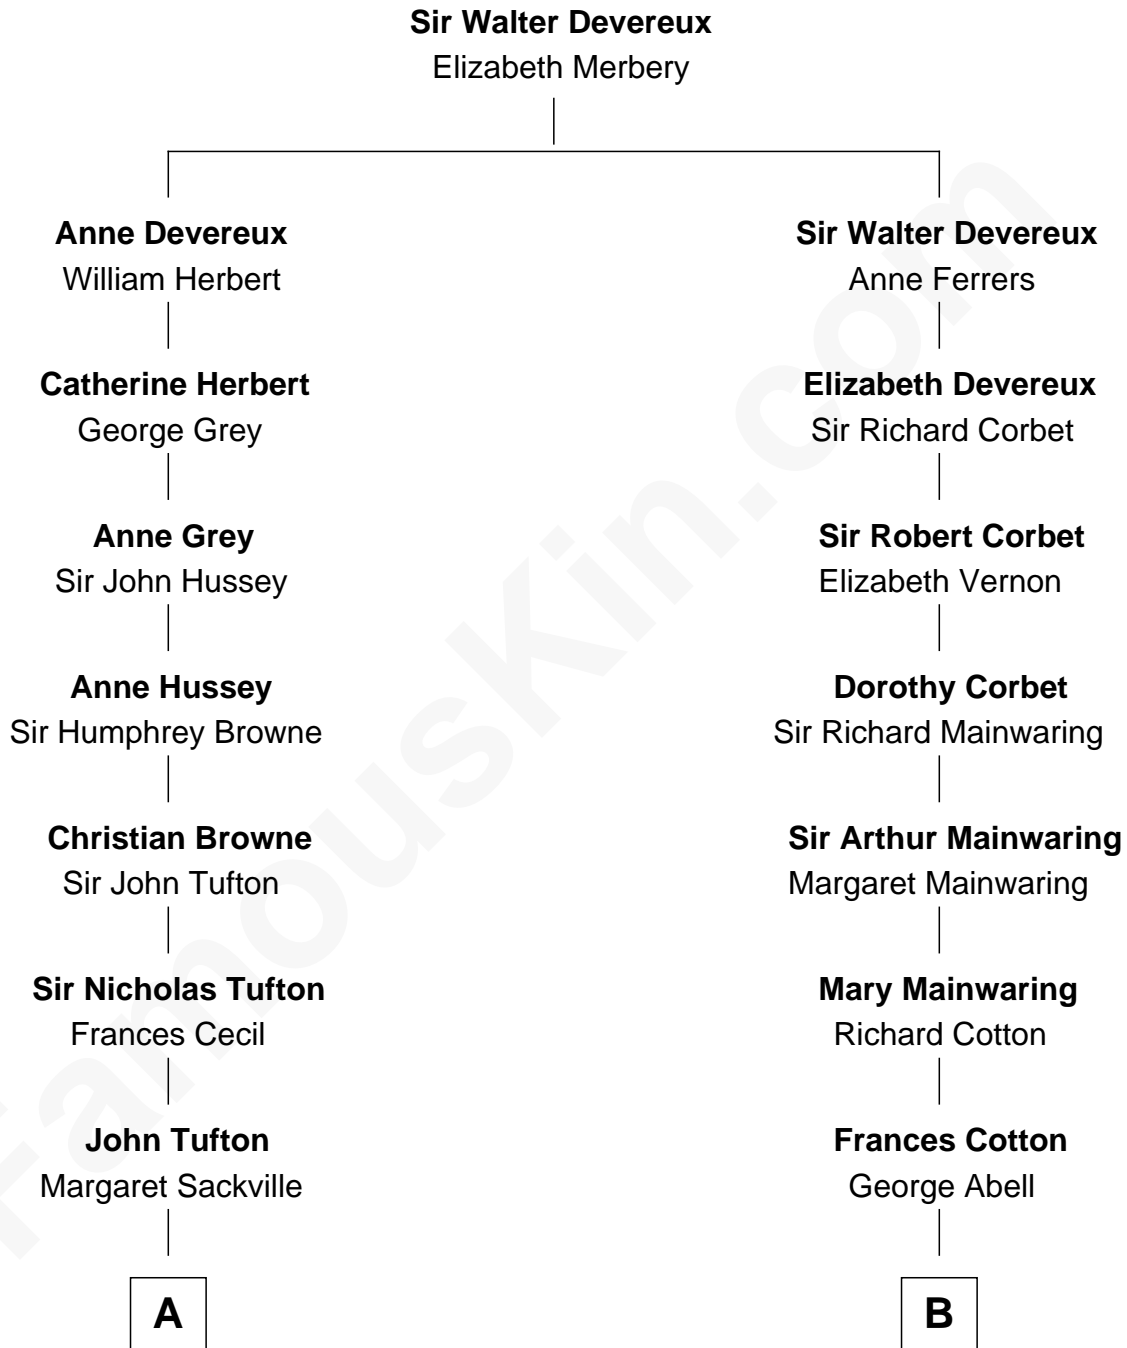

FamousKin.com

Relationship Chart of

Kit Harington

TV Actor - "Game of Thrones"

15th cousin 2 times removed of

Melvyn Douglas
Movie Actor

Kit Harington photo by [Gage Skidmore](#) (CC BY-SA 2.0)