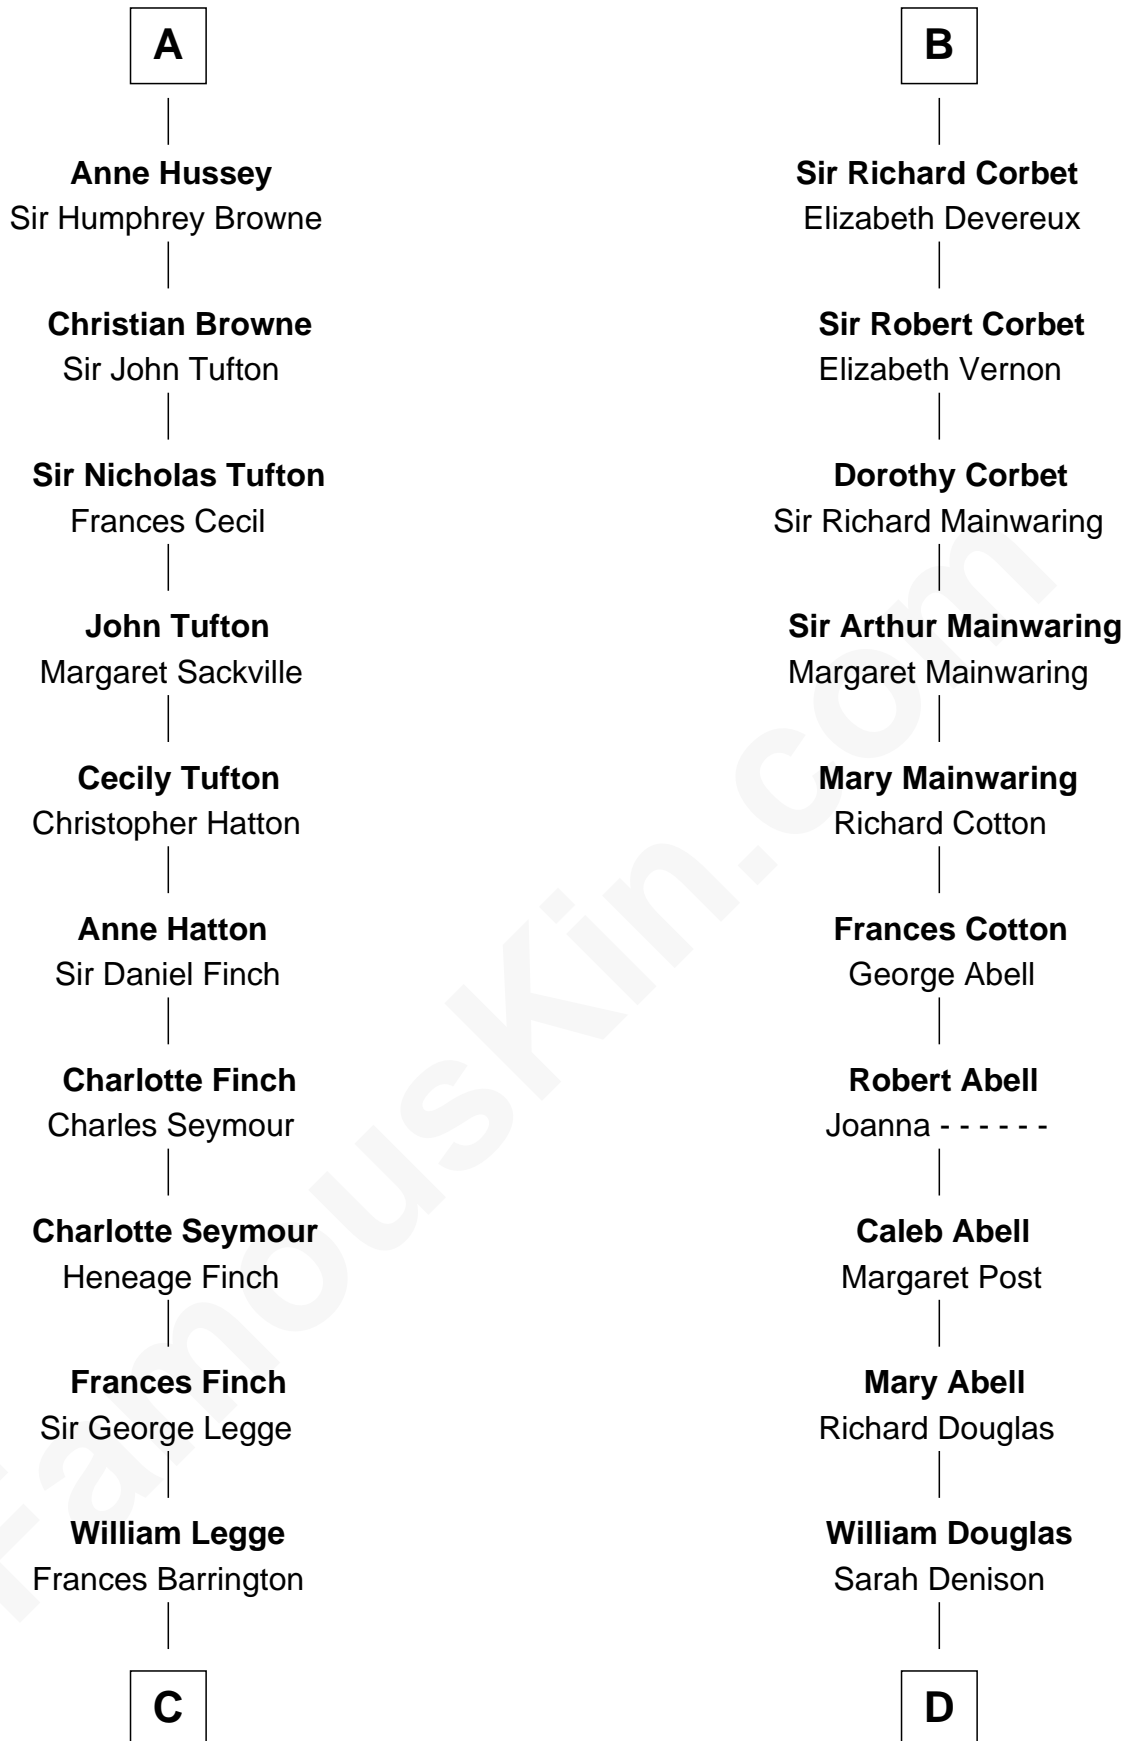

FamousKin.com Relationship Chart of

Kit Harington

TV Actor - "Game of Thrones"

21st cousin of

Melvyn Douglas

Movie Actor

C

Edward Henry Legge
Cordelia Twysden Molesworth

Lois Marjorie Legge
Ernest Wriothesley Denny

Lavender Cecilia Denny
John Charles Dundas Harington

Sir David Richard Harington
Deborah Jane Catesby

Kit Harington
TV Actor - "Game of Thrones"

D

Richard Douglas
Lucy Way

Erskine Douglas
Sophia Garrett

Emma Jane Douglas
Col. George Taliaferro Shackelford

Lena Priscilla Shackelford
Edouard Gregory Hesselberg

Melvyn Douglas
Movie Actor