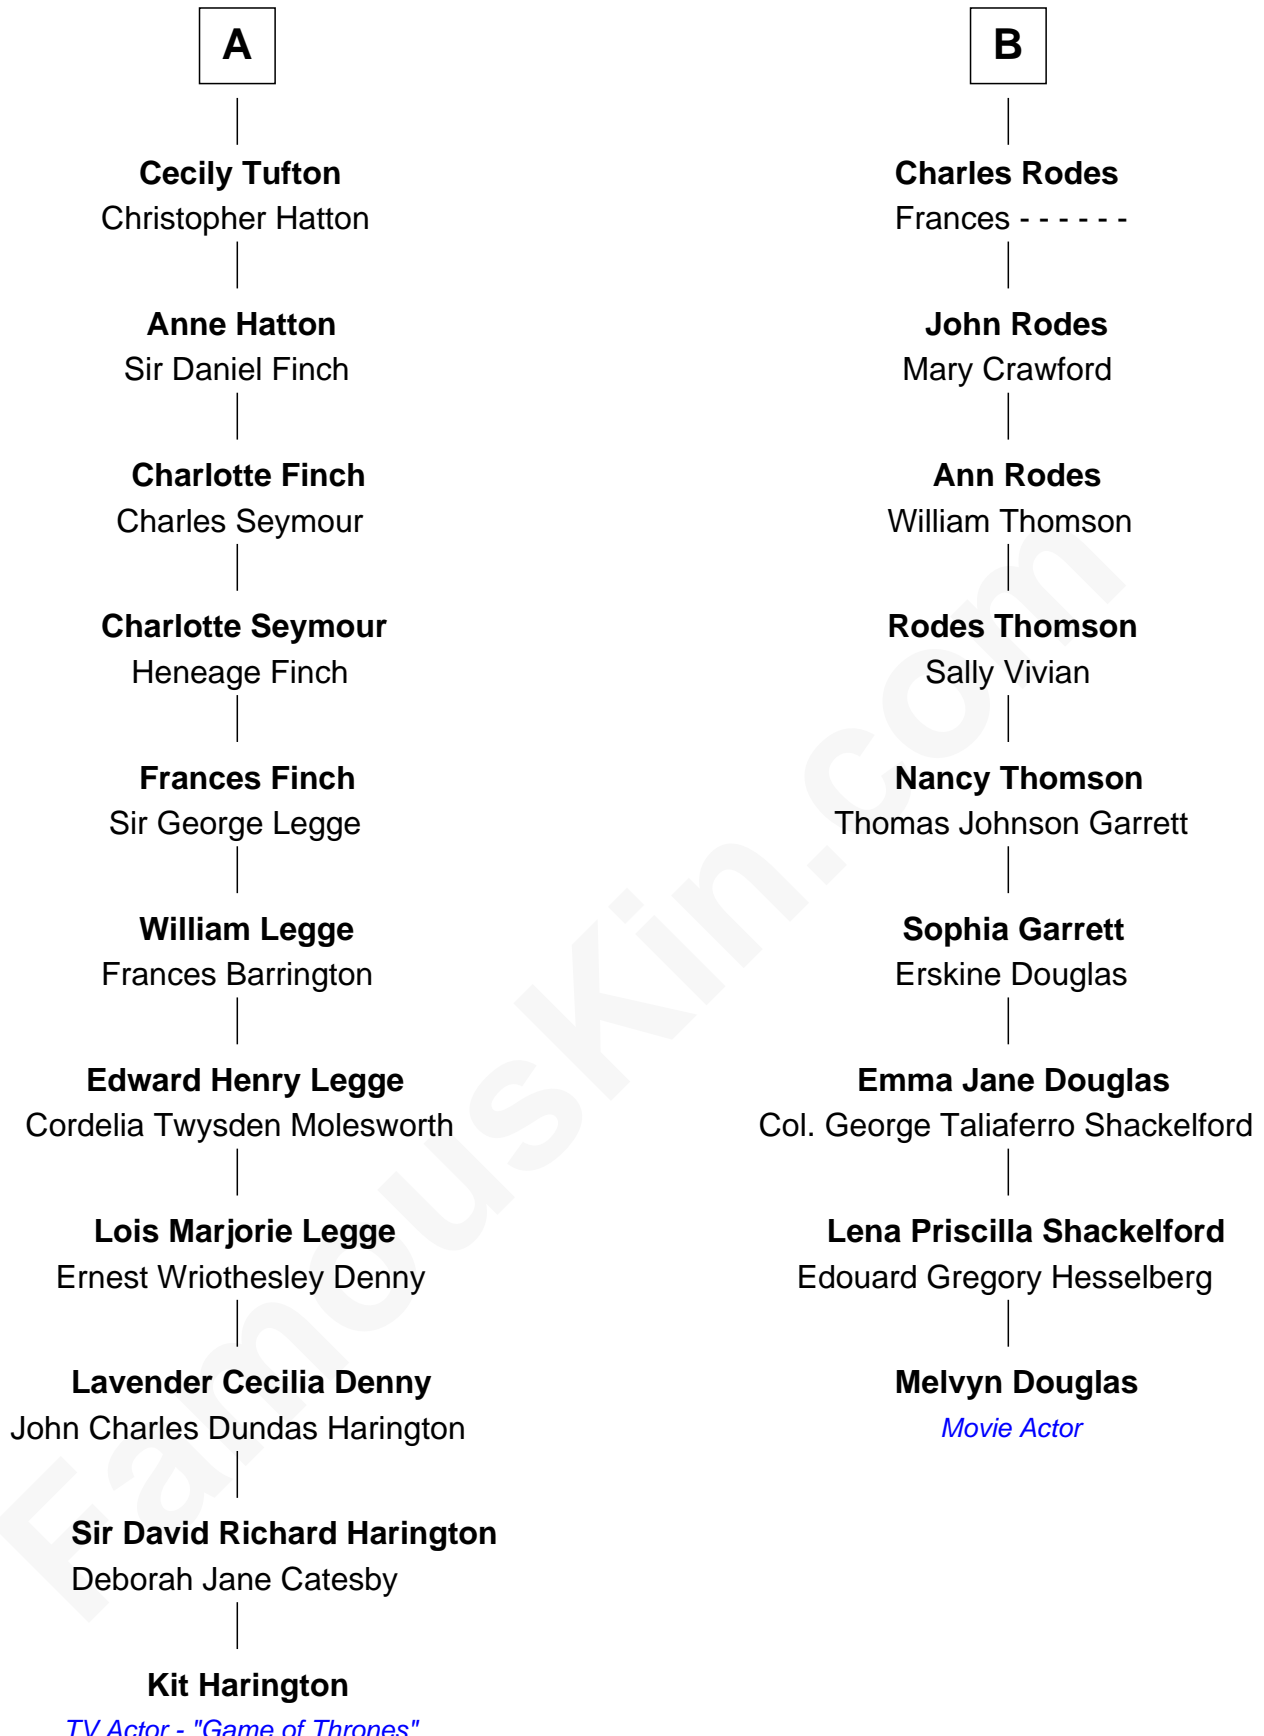

FamousKin.com

Relationship Chart of

Kit Harington

TV Actor - "Game of Thrones"

15th cousin 2 times removed of

Melvyn Douglas
Movie Actor

Sir Roger Wentworth
Margery Despencer

Kit Harington photo by [Gage Skidmore](#) (CC BY-SA 2.0)