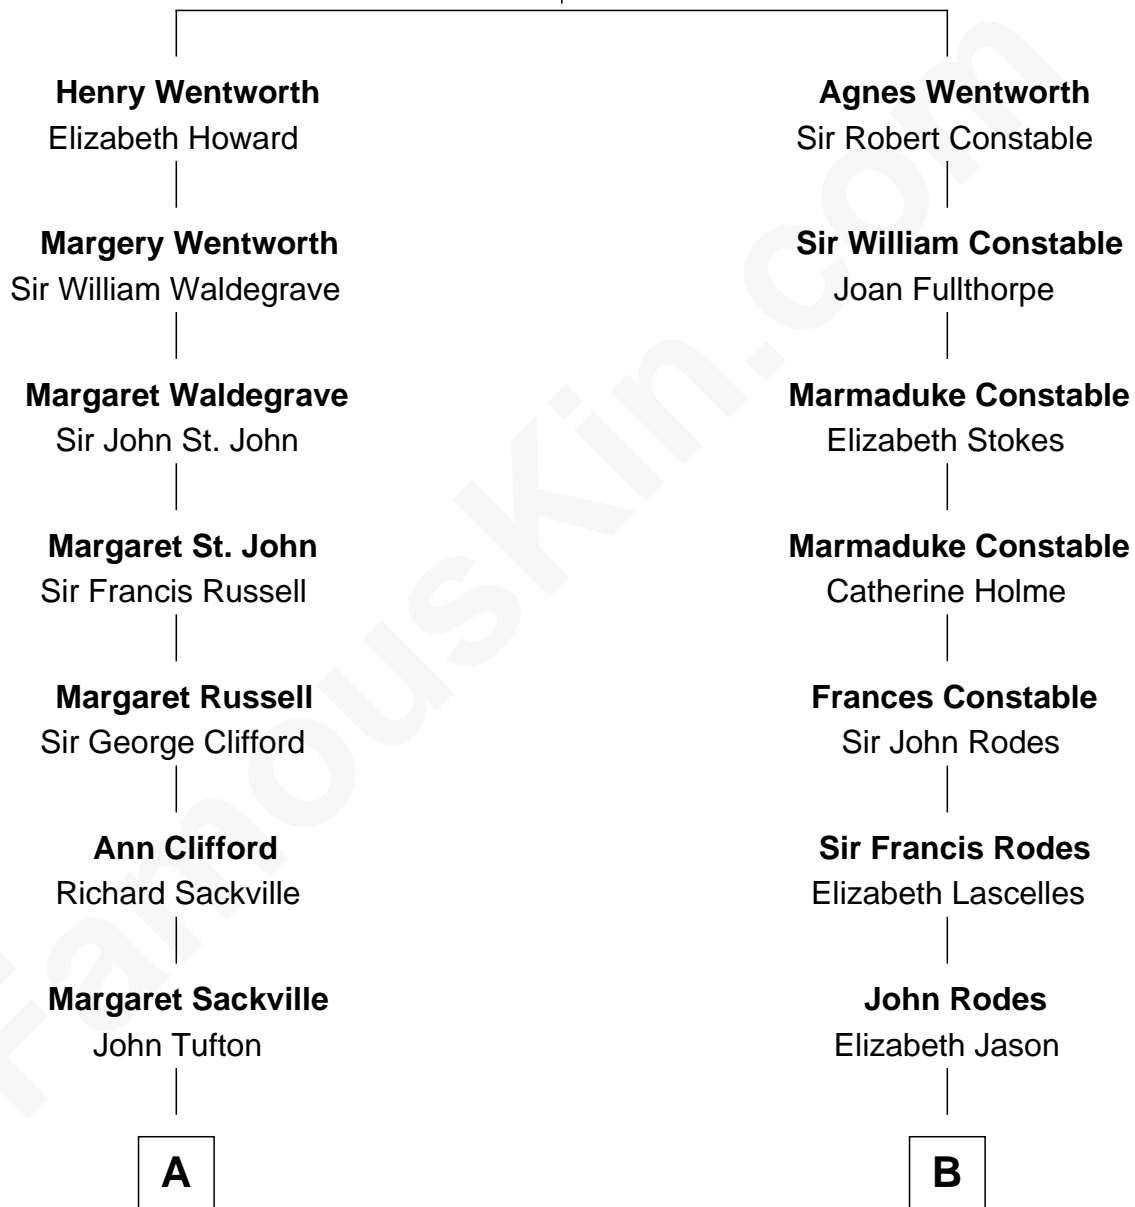

FamousKin.com

Relationship Chart of

Kit Harington

TV Actor - "Game of Thrones"

15th cousin 2 times removed of

Melvyn Douglas
Movie Actor

Sir Roger Wentworth
Margery Despencer

Kit Harington photo by [Gage Skidmore](#) (CC BY-SA 2.0)