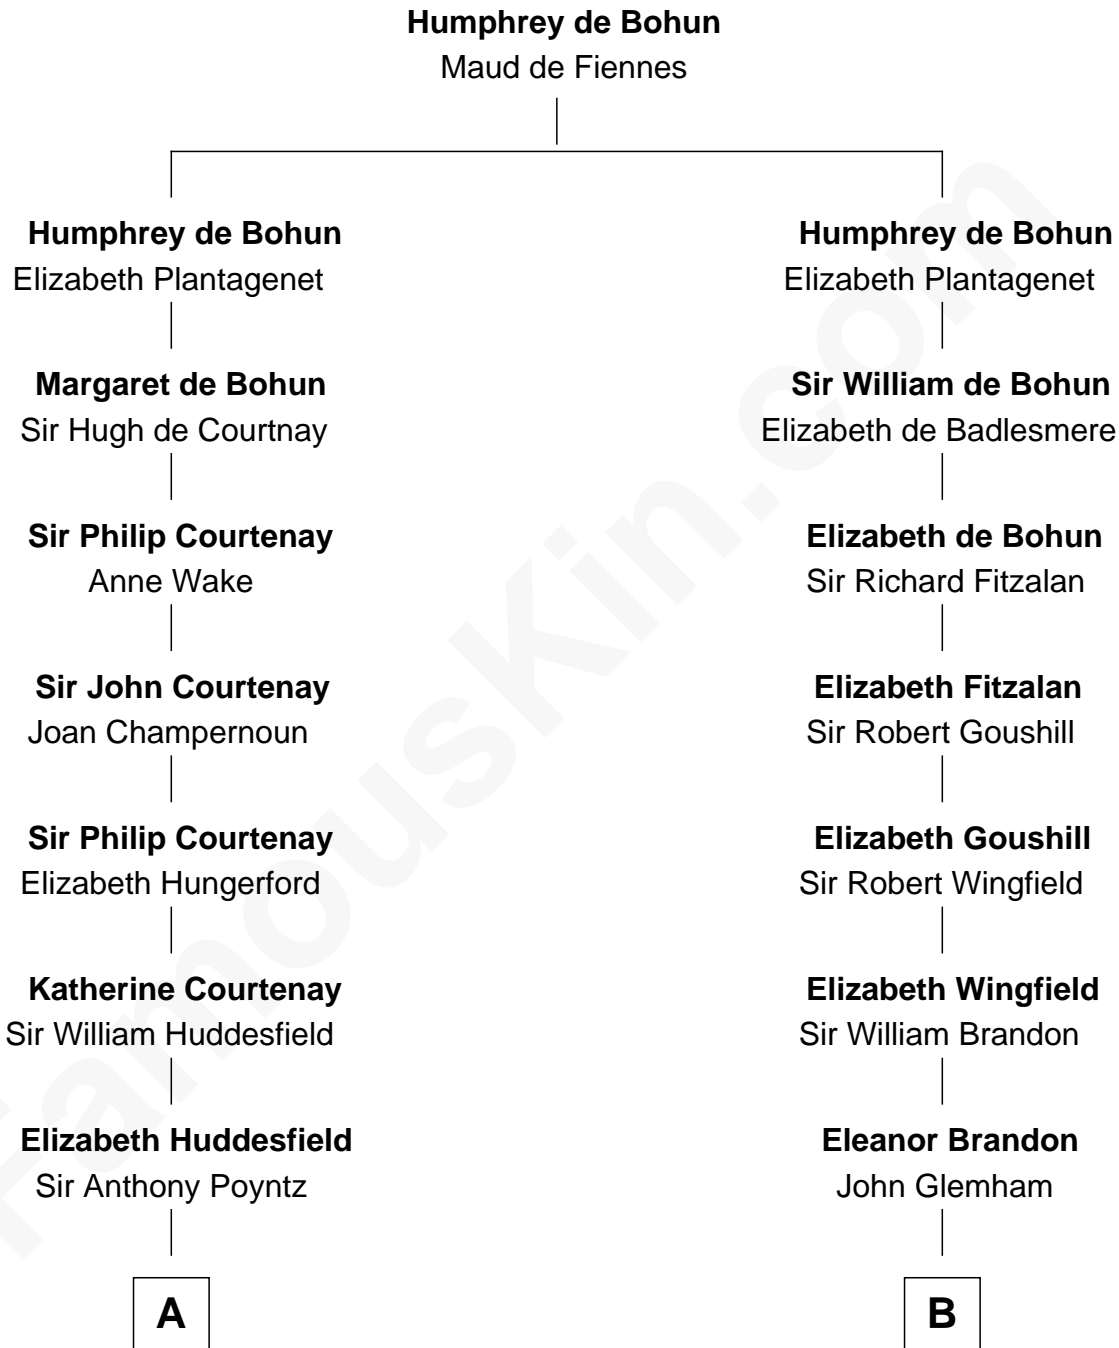

FamousKin.com

Relationship Chart of

Kit Harington

TV Actor - "Game of Thrones"

17th cousin 4 times removed of

Shubael D. Childs

Founder of S.D. Childs & Company

C

Edward Henry Legge
Cordelia Twysden Molesworth

Lois Marjorie Legge
Ernest Wriothesley Denny

Lavender Cecilia Denny
John Charles Dundas Harington

Sir David Richard Harington
Deborah Jane Catesby

Kit Harington
TV Actor - "Game of Thrones"