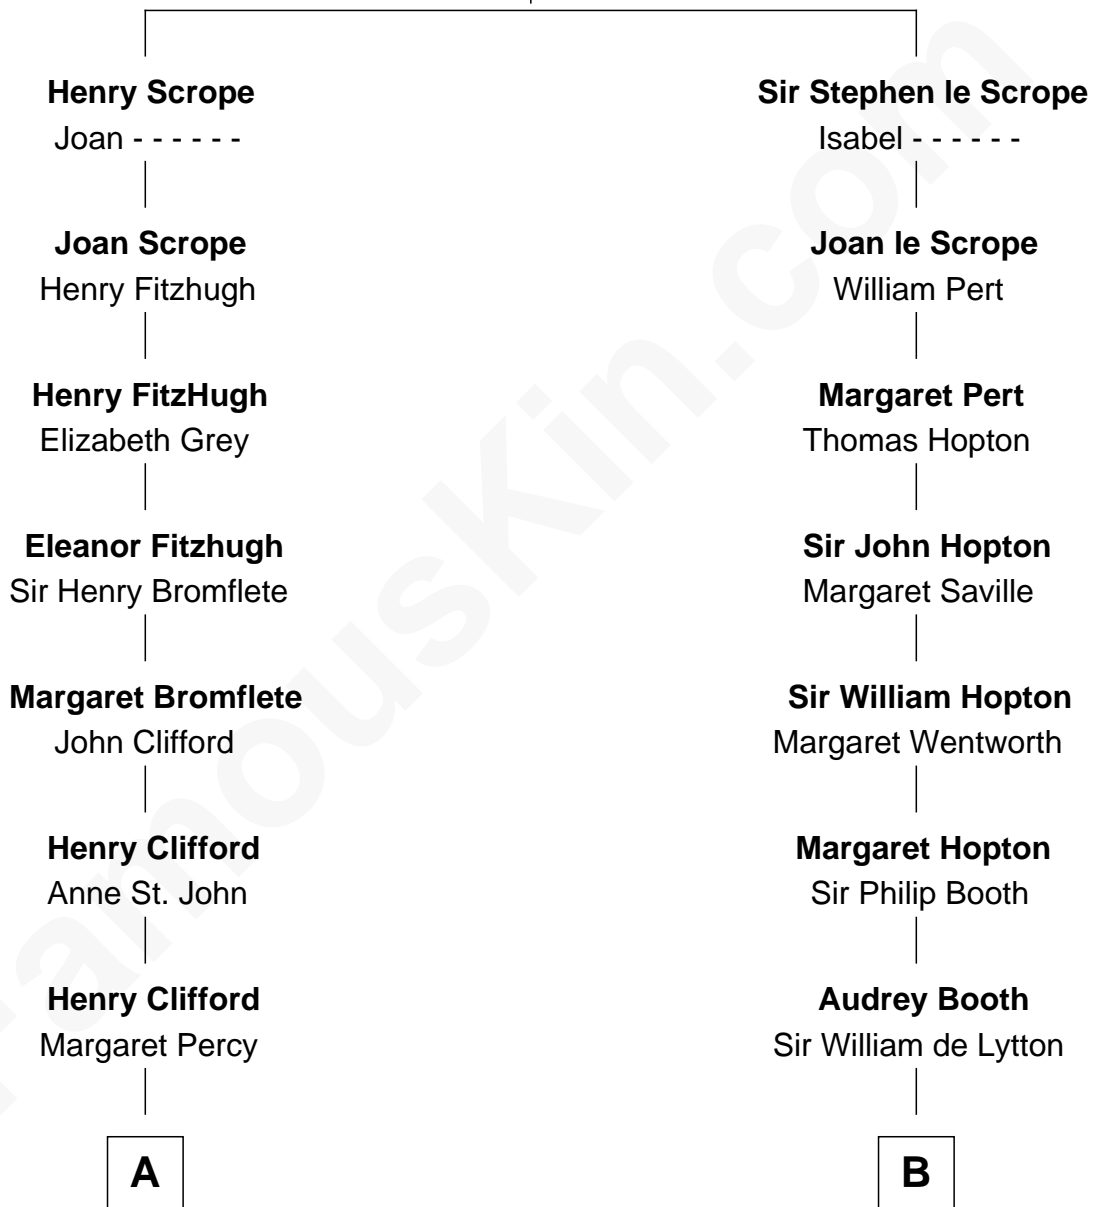

FamousKin.com

Relationship Chart of

Kit Harington

TV Actor - "Game of Thrones"

15th cousin 6 times removed of

Thomas Jefferson

3rd U.S. President and Signer of the Declaration of Independence

Sir Geoffrey le Scrope

Ivetta de Ros

C

Edward Henry Legge
Cordelia Twysden Molesworth

Lois Marjorie Legge
Ernest Wriothesley Denny

Lavender Cecilia Denny
John Charles Dundas Harington

Sir David Richard Harington
Deborah Jane Catesby

Kit Harington
TV Actor - "Game of Thrones"