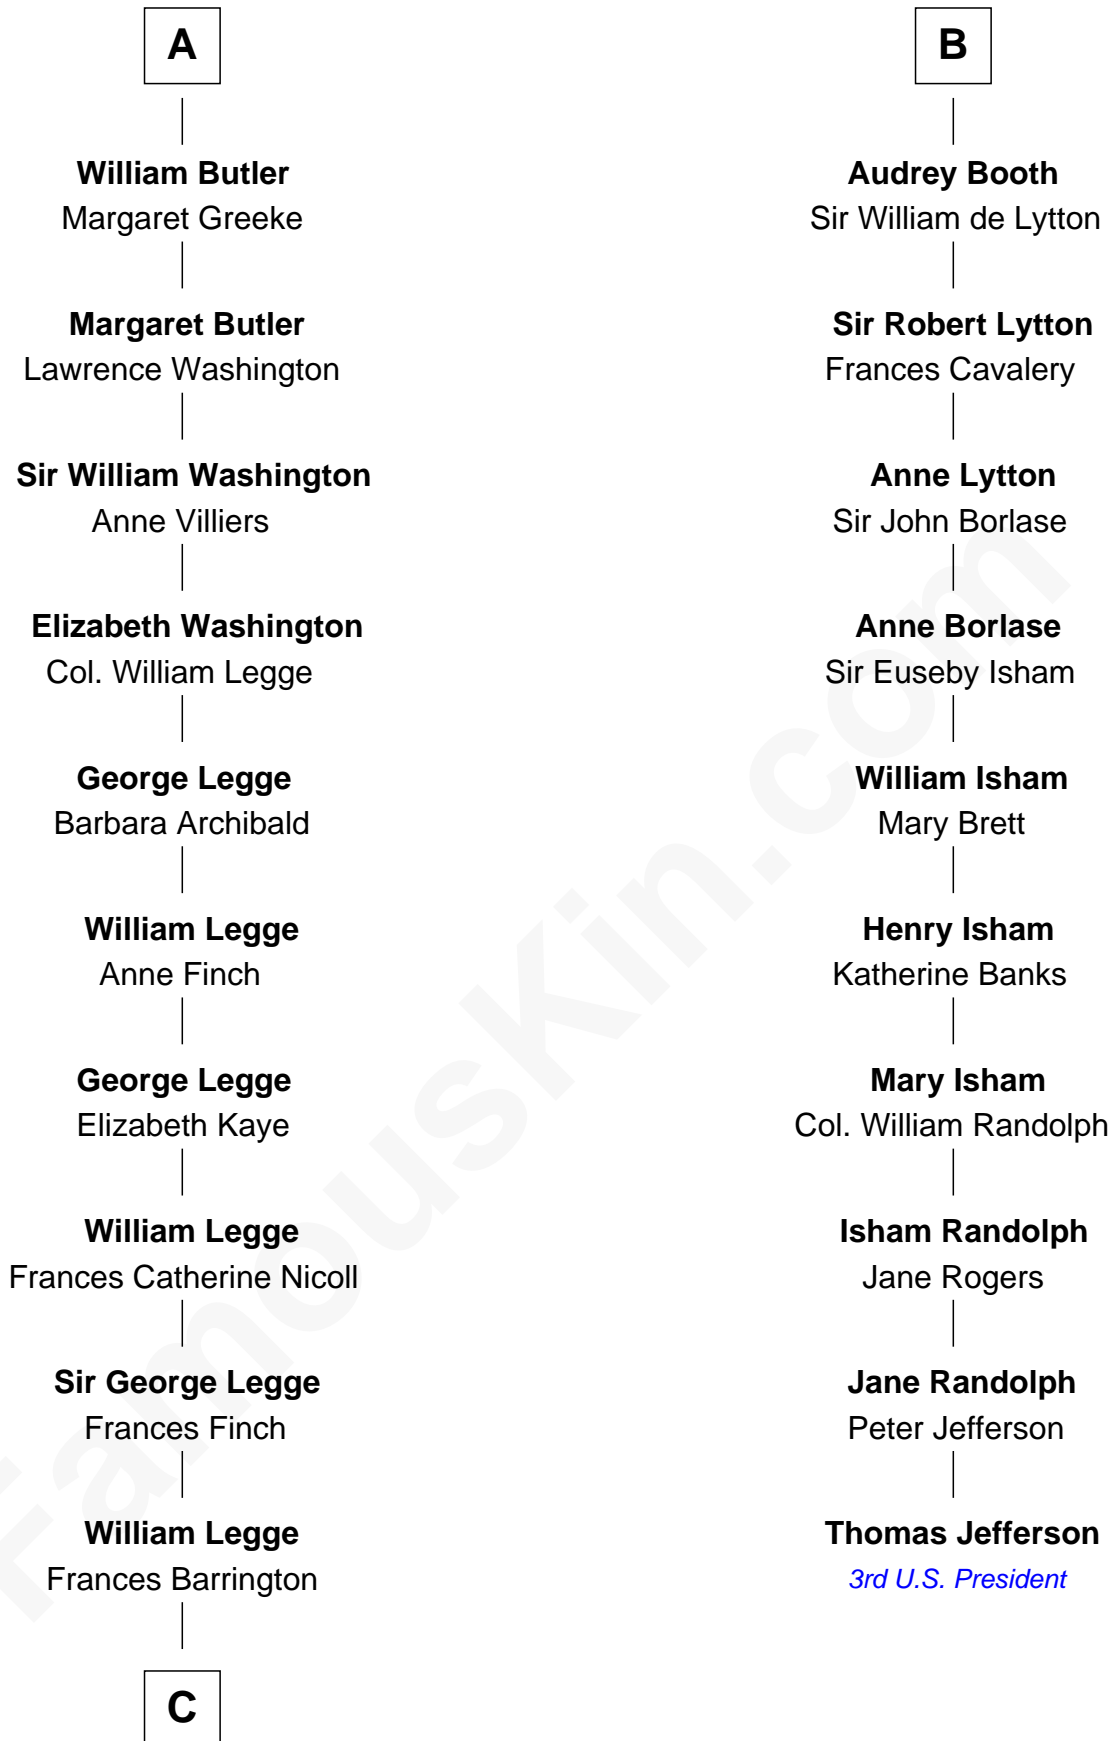

FamousKin.com

Relationship Chart of

Kit Harington

TV Actor - "Game of Thrones"

16th cousin 5 times removed of

Thomas Jefferson

3rd U.S. President and Signer of the Declaration of Independence

C

—
Edward Henry Legge
Cordelia Twysden Molesworth

—
Lois Marjorie Legge
Ernest Wriothesley Denny

—
Lavender Cecilia Denny
John Charles Dundas Harington

—
Sir David Richard Harington
Deborah Jane Catesby

—
Kit Harington
TV Actor - "Game of Thrones"