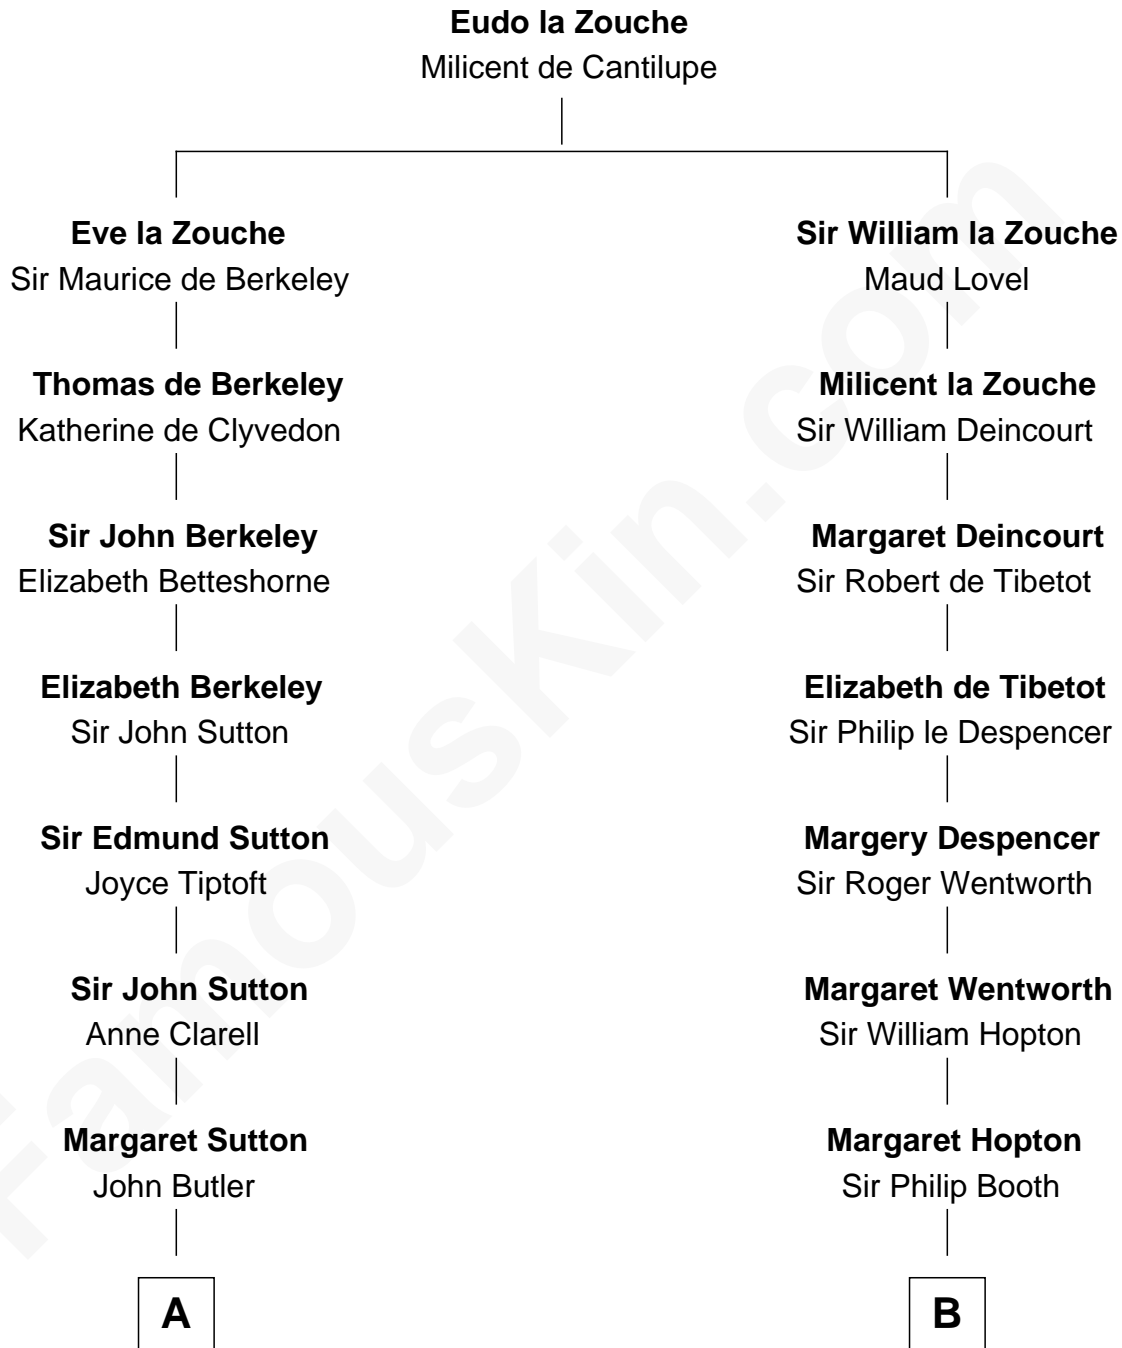

FamousKin.com

Relationship Chart of

Kit Harington

TV Actor - "Game of Thrones"

16th cousin 5 times removed of

Thomas Jefferson

3rd U.S. President and Signer of the Declaration of Independence

C

—
Edward Henry Legge
Cordelia Twysden Molesworth

—
Lois Marjorie Legge
Ernest Wriothesley Denny

—
Lavender Cecilia Denny
John Charles Dundas Harington

—
Sir David Richard Harington
Deborah Jane Catesby

—
Kit Harington
TV Actor - "Game of Thrones"