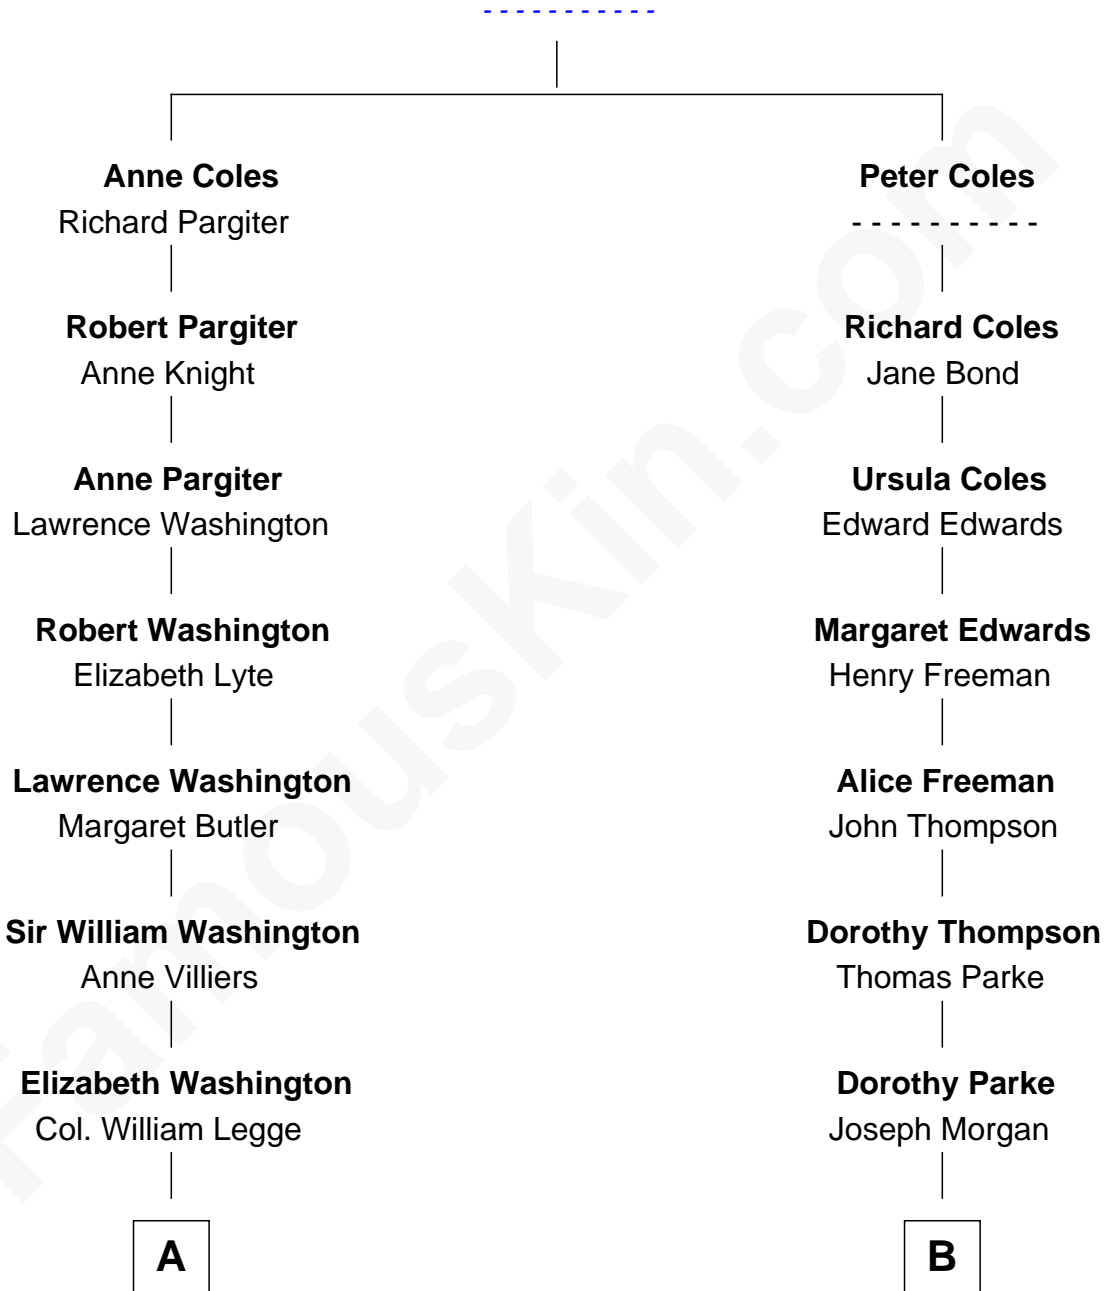

FamousKin.com Relationship Chart of

Kit Harington

TV Actor - "Game of Thrones"

16th cousin 1 time removed of

Princess Diana

Princess of Wales

Richard Coles

TV Actor - "Game of Thrones"

Kit Harington photo by [Gage Skidmore](#) [\(CC BY-SA 2.0\)](#)