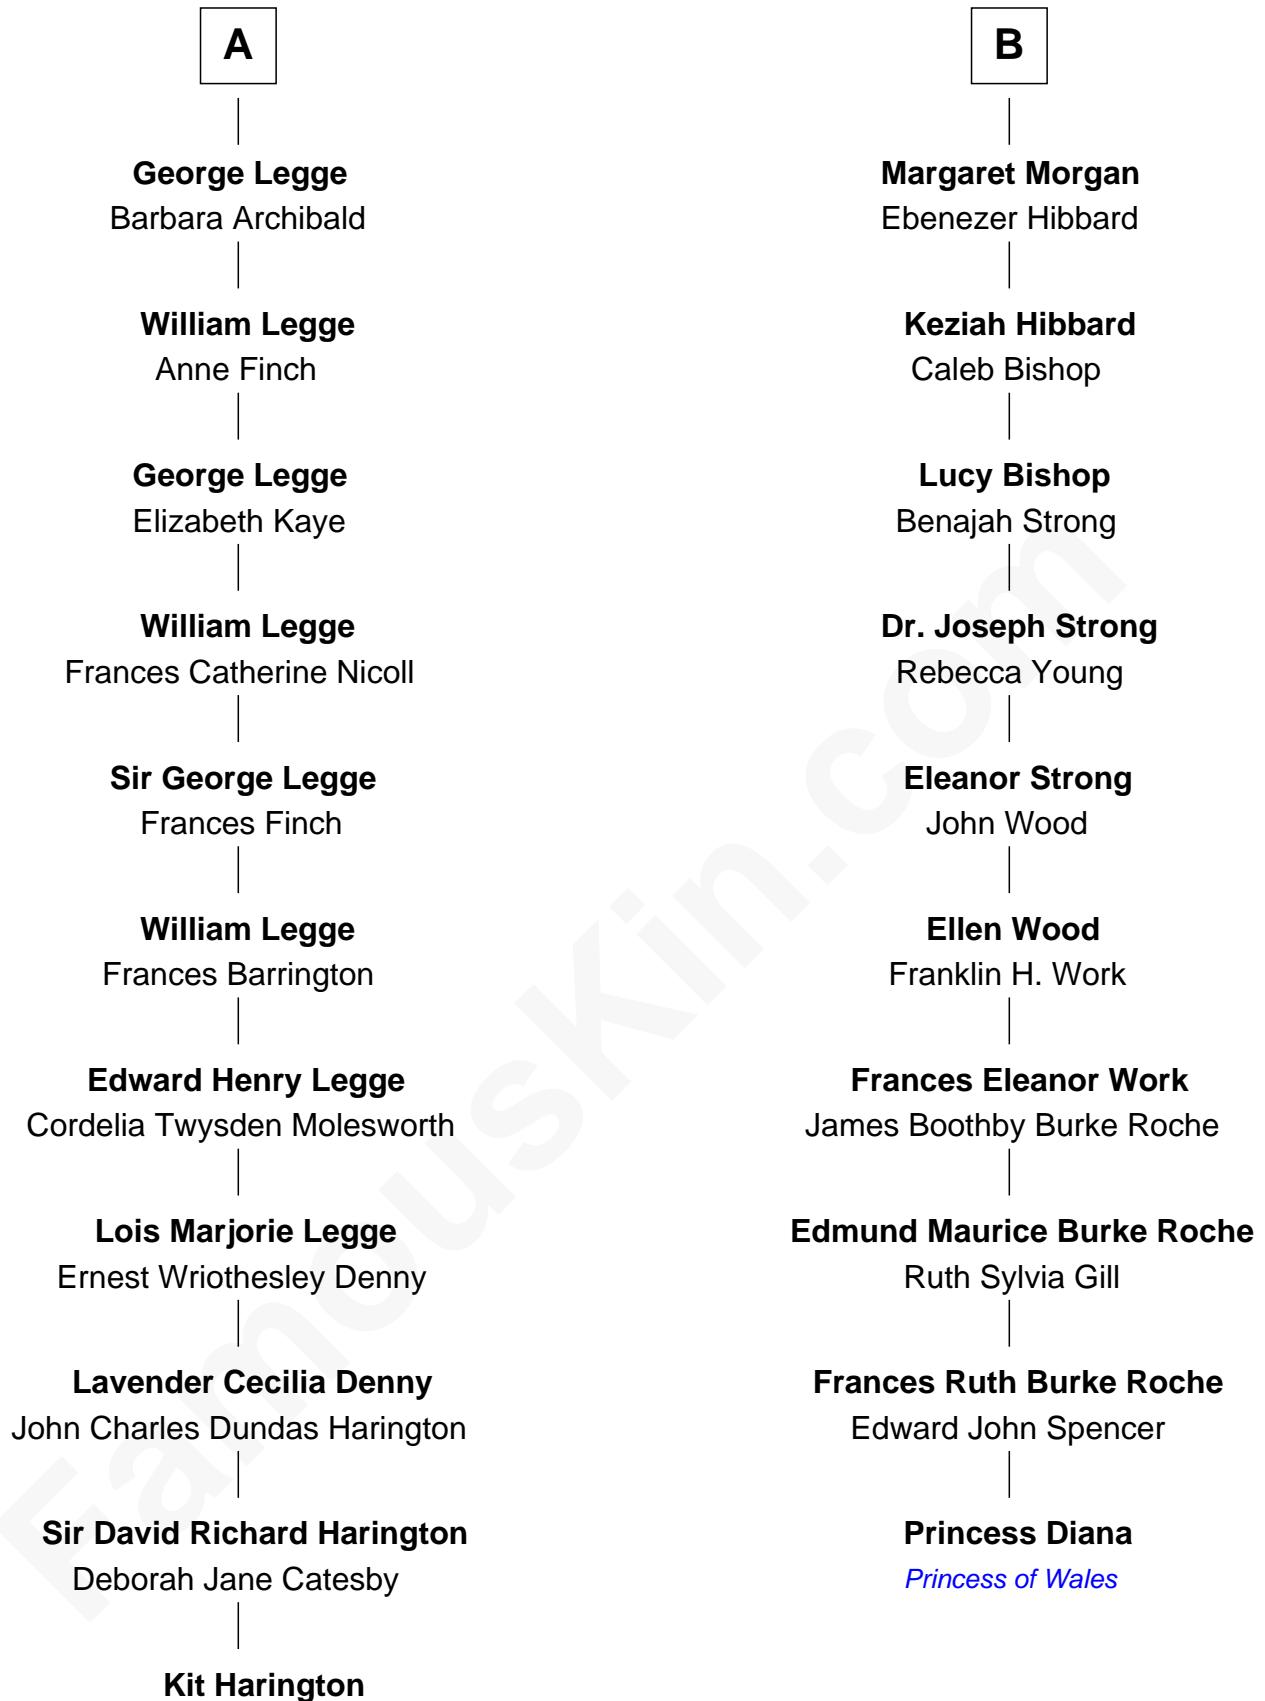

FamousKin.com Relationship Chart of

Kit Harington

TV Actor - "Game of Thrones"

16th cousin 1 time removed of

Princess Diana

Princess of Wales

Richard Coles

TV Actor - "Game of Thrones"

Kit Harington photo by [Gage Skidmore](#) [\(CC BY-SA 2.0\)](#)