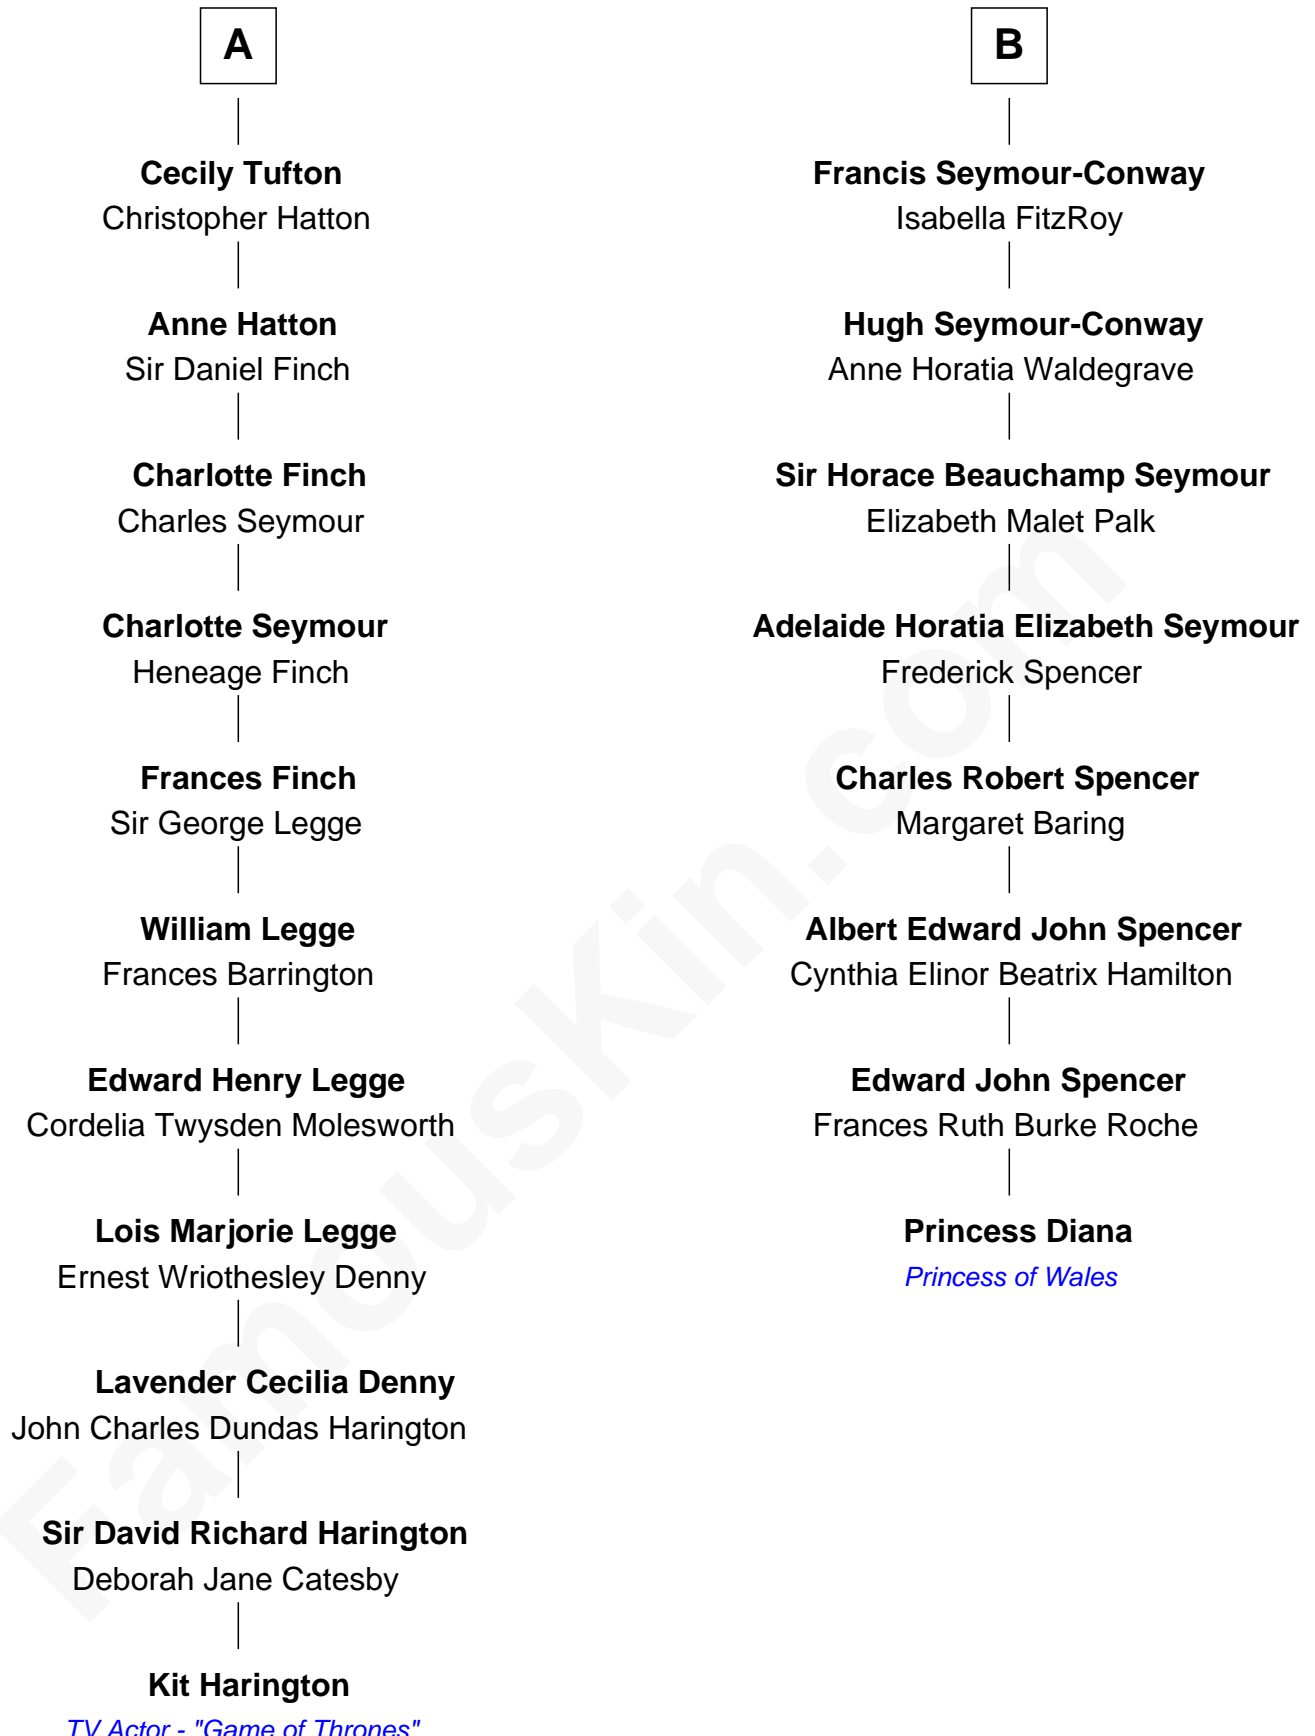

FamousKin.com

Relationship Chart of

Kit Harington

TV Actor - "Game of Thrones"

14th cousin 3 times removed of

Princess Diana

Princess of Wales

Thomas Clifford

A

Matilda Clifford
Sir Edmund Sutton

Thomas Dudley
Grace Threlkeld

John Dudley
Elizabeth Gardiner

Anne Dudley
Sir Francis Popham

Col. Alexander Popham
Laetitia Kerr

Letitia Popham
Sir Edward Seymour

Francis Seymour
Charlotte Shorter

B

Kit Harington photo by [Gage Skidmore](#) (CC BY-SA 2.0)