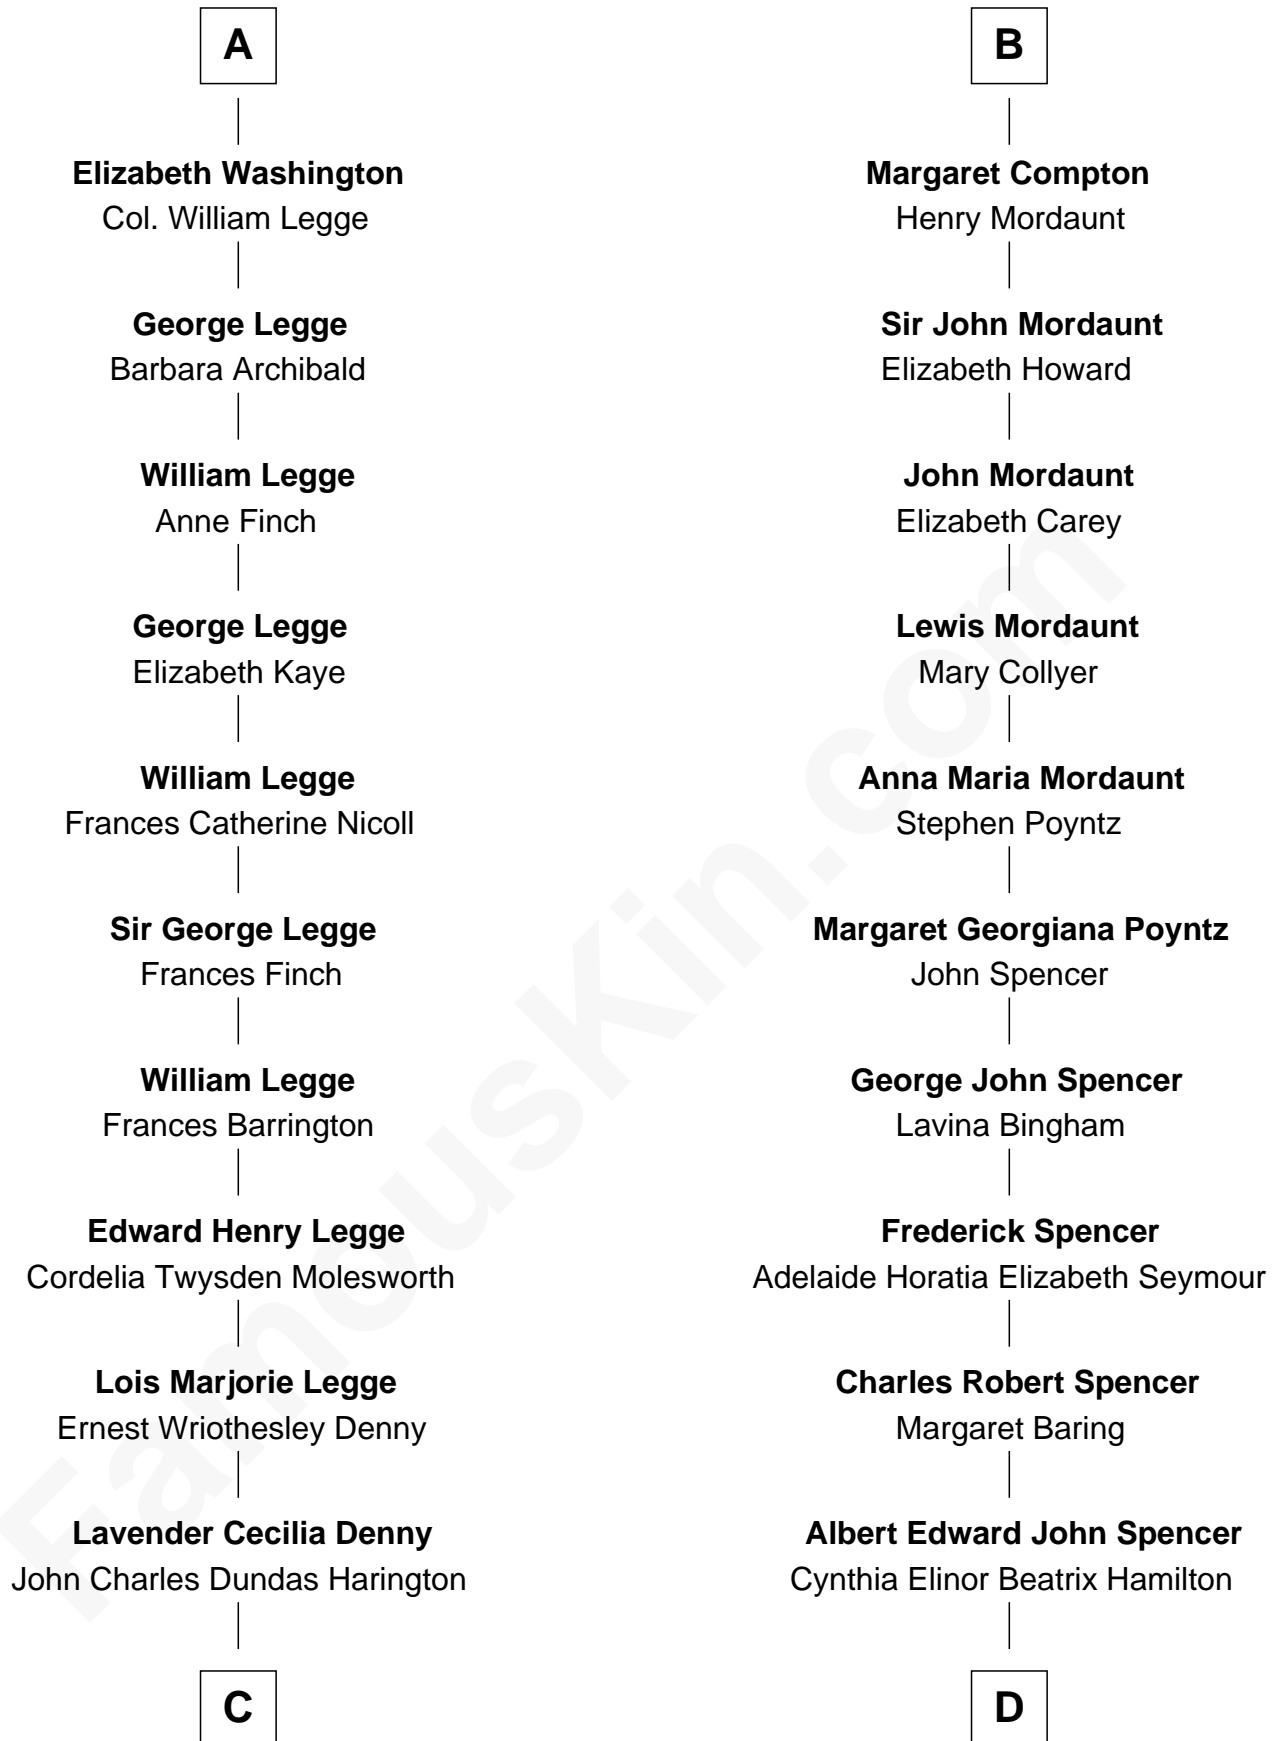

FamousKin.com Relationship Chart of

Kit Harington

TV Actor - "Game of Thrones"

18th cousin of

Princess Diana

Princess of Wales

C

Sir David Richard Harington
Deborah Jane Catesby

Kit Harington

TV Actor - "Game of Thrones"

D

Edward John Spencer
Frances Ruth Burke Roche

Princess Diana

Princess of Wales

FamousKin.com