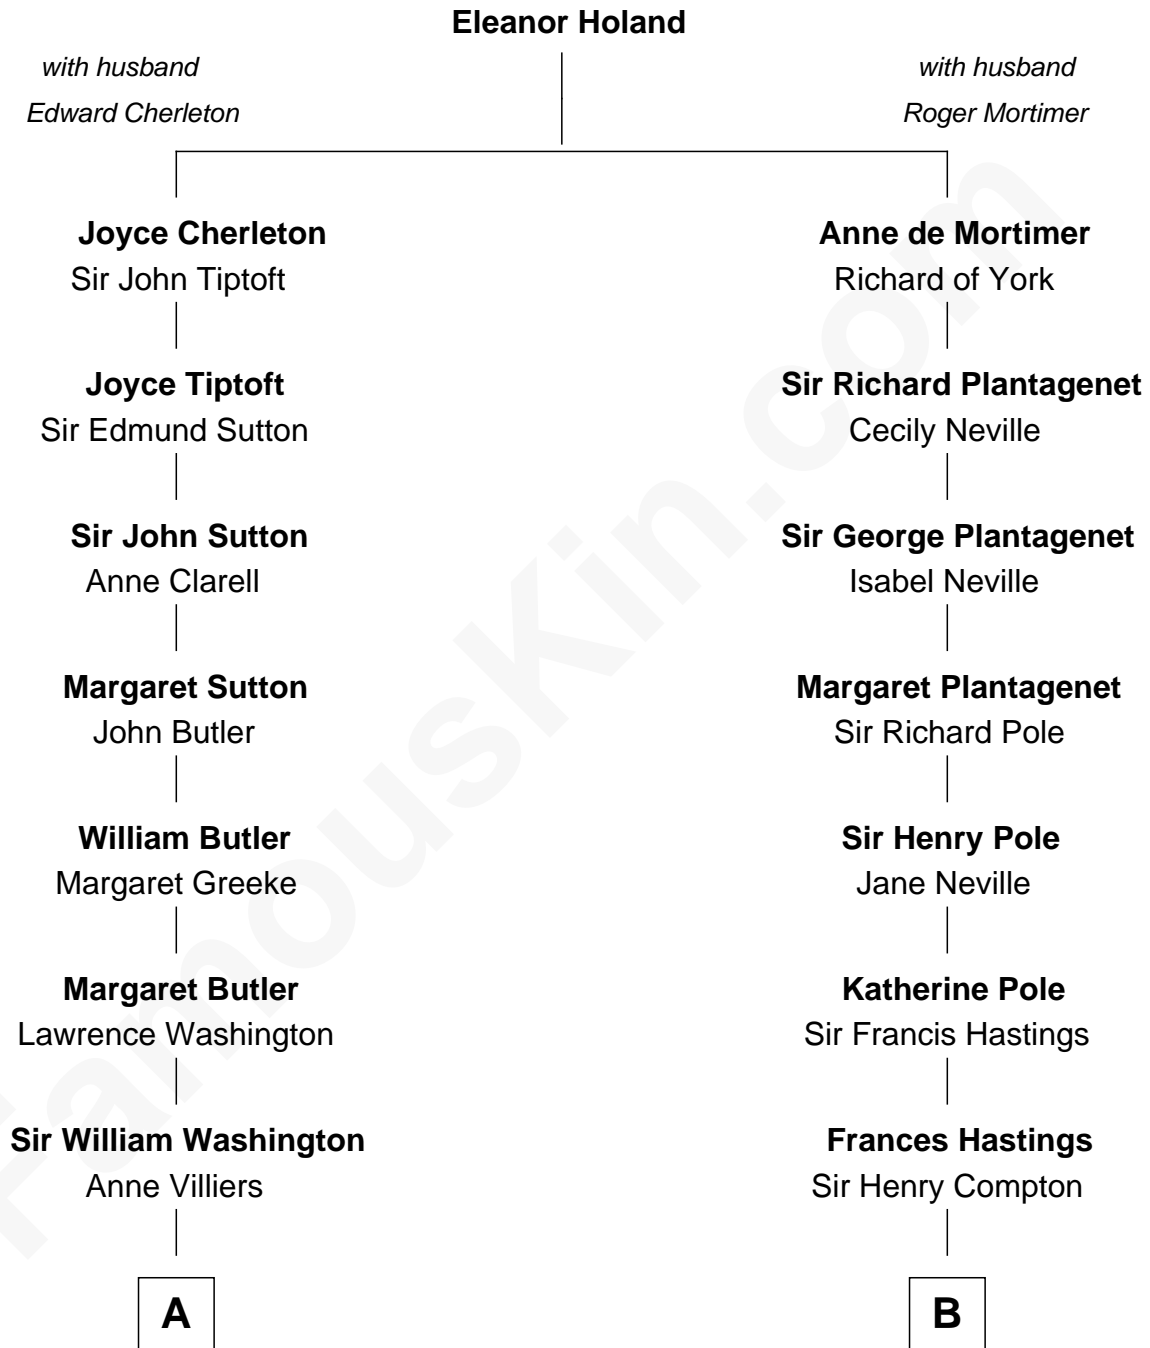

FamousKin.com Relationship Chart of

Kit Harington

TV Actor - "Game of Thrones"

18th cousin of

Princess Diana

Princess of Wales

C

Sir David Richard Harington
Deborah Jane Catesby

Kit Harington

TV Actor - "Game of Thrones"

D

Edward John Spencer
Frances Ruth Burke Roche

Princess Diana

Princess of Wales

FamousKin.com