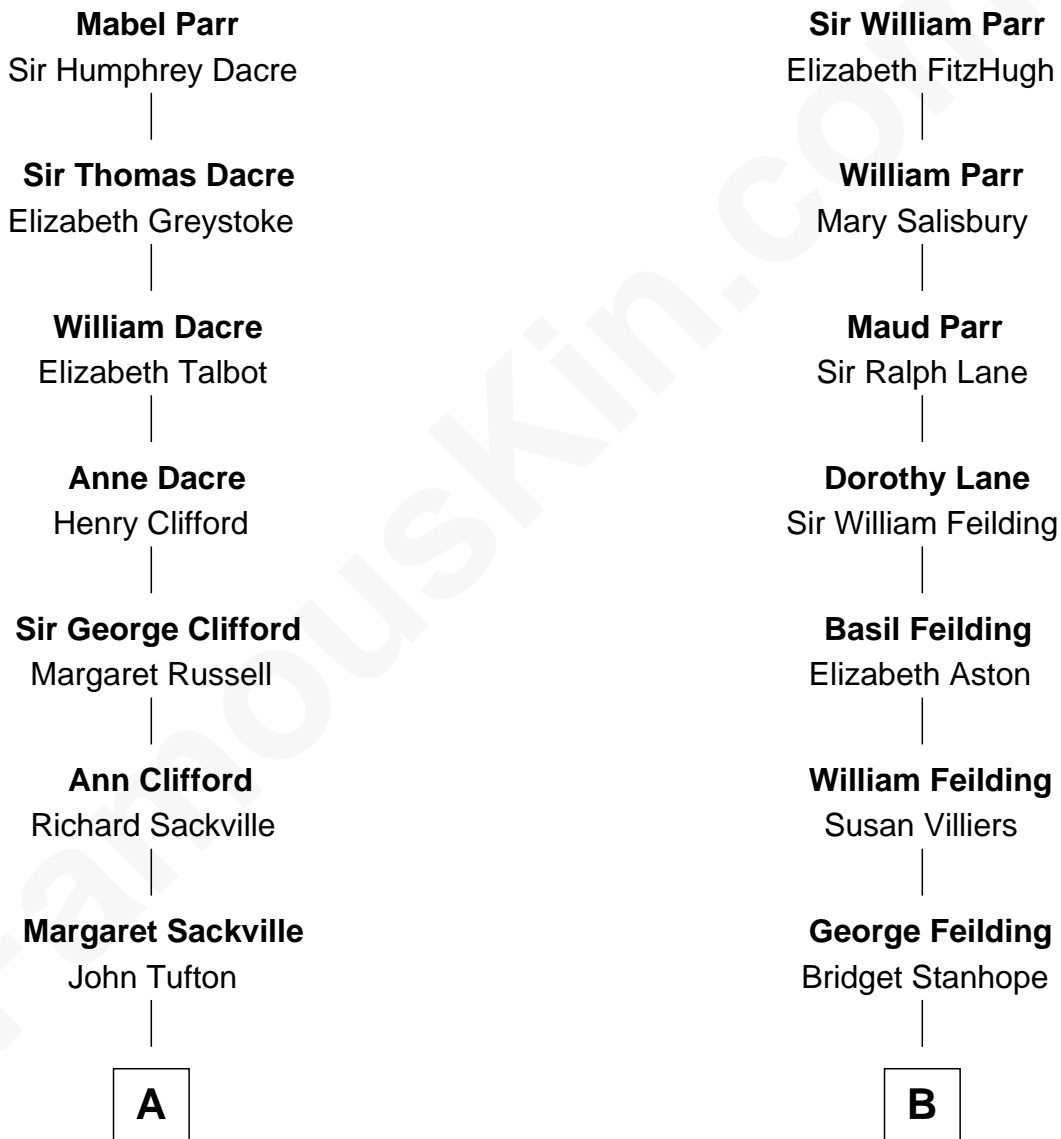

# FamousKin.com Relationship Chart of

**Kit Harington**

TV Actor - "Game of Thrones"

17th cousin 1 time removed of

**Princess Diana**

Princess of Wales

**Sir Thomas Parr**

Alice Tunstall

**C**

**Edward John Spencer**  
Frances Ruth Burke Roche

**Princess Diana**  
*Princess of Wales*

FamousKin.com