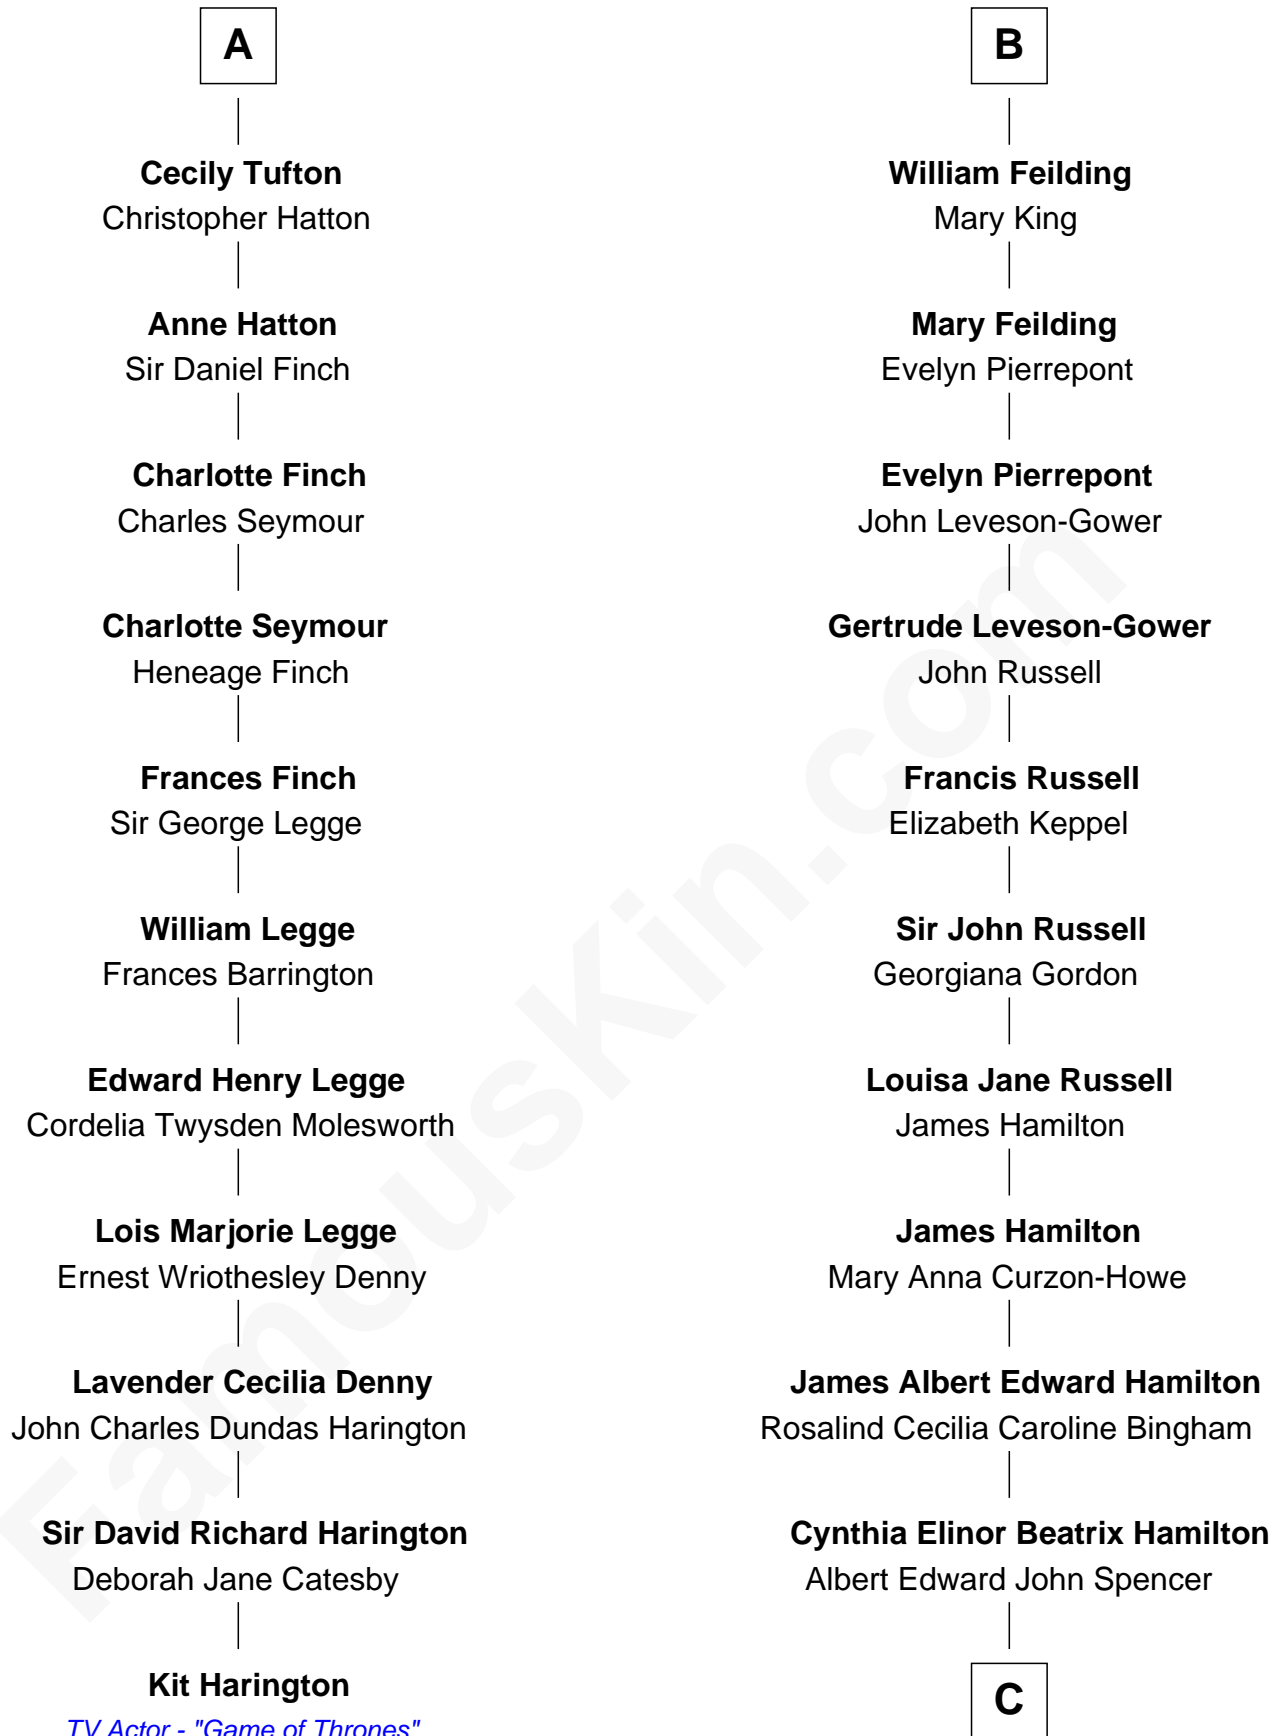

# FamousKin.com Relationship Chart of

**Kit Harington**

TV Actor - "Game of Thrones"

17th cousin 1 time removed of

**Princess Diana**

Princess of Wales

**Sir Thomas Parr**

Alice Tunstall

**C**

**Edward John Spencer**  
Frances Ruth Burke Roche

**Princess Diana**  
*Princess of Wales*

FamousKin.com