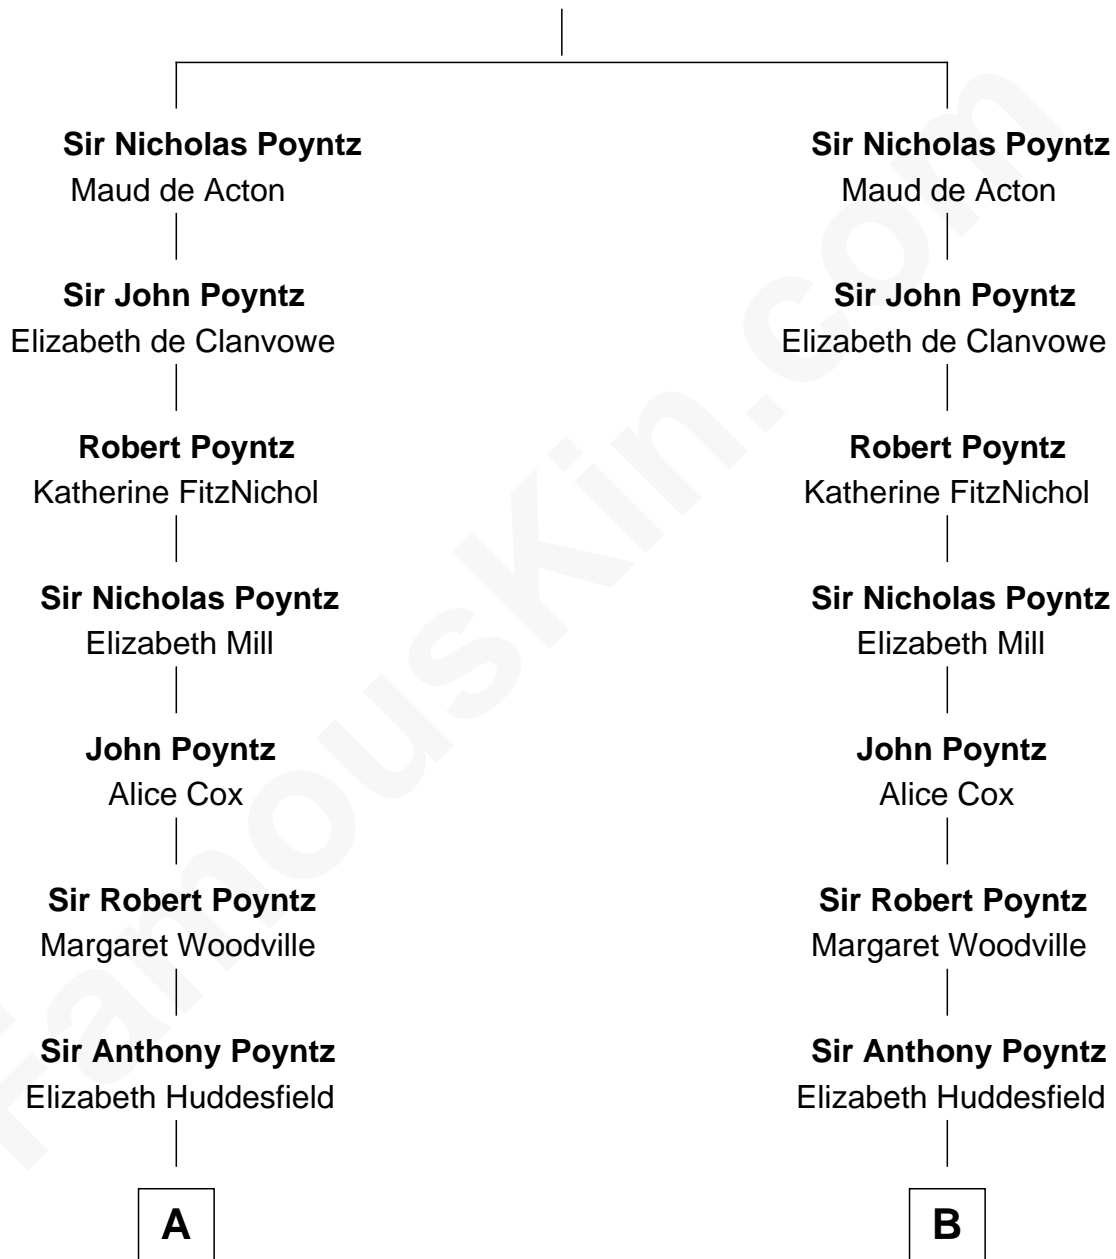

FamousKin.com Relationship Chart of

Kit Harington

TV Actor - "Game of Thrones"

21st cousin of

Princess Diana

Princess of Wales

Sir Hugh Poyntz

C

Edward Henry Legge
Cordelia Twysden Molesworth

Lois Marjorie Legge
Ernest Wriothesley Denny

Lavender Cecilia Denny
John Charles Dundas Harington

Sir David Richard Harington
Deborah Jane Catesby

Kit Harington
TV Actor - "Game of Thrones"