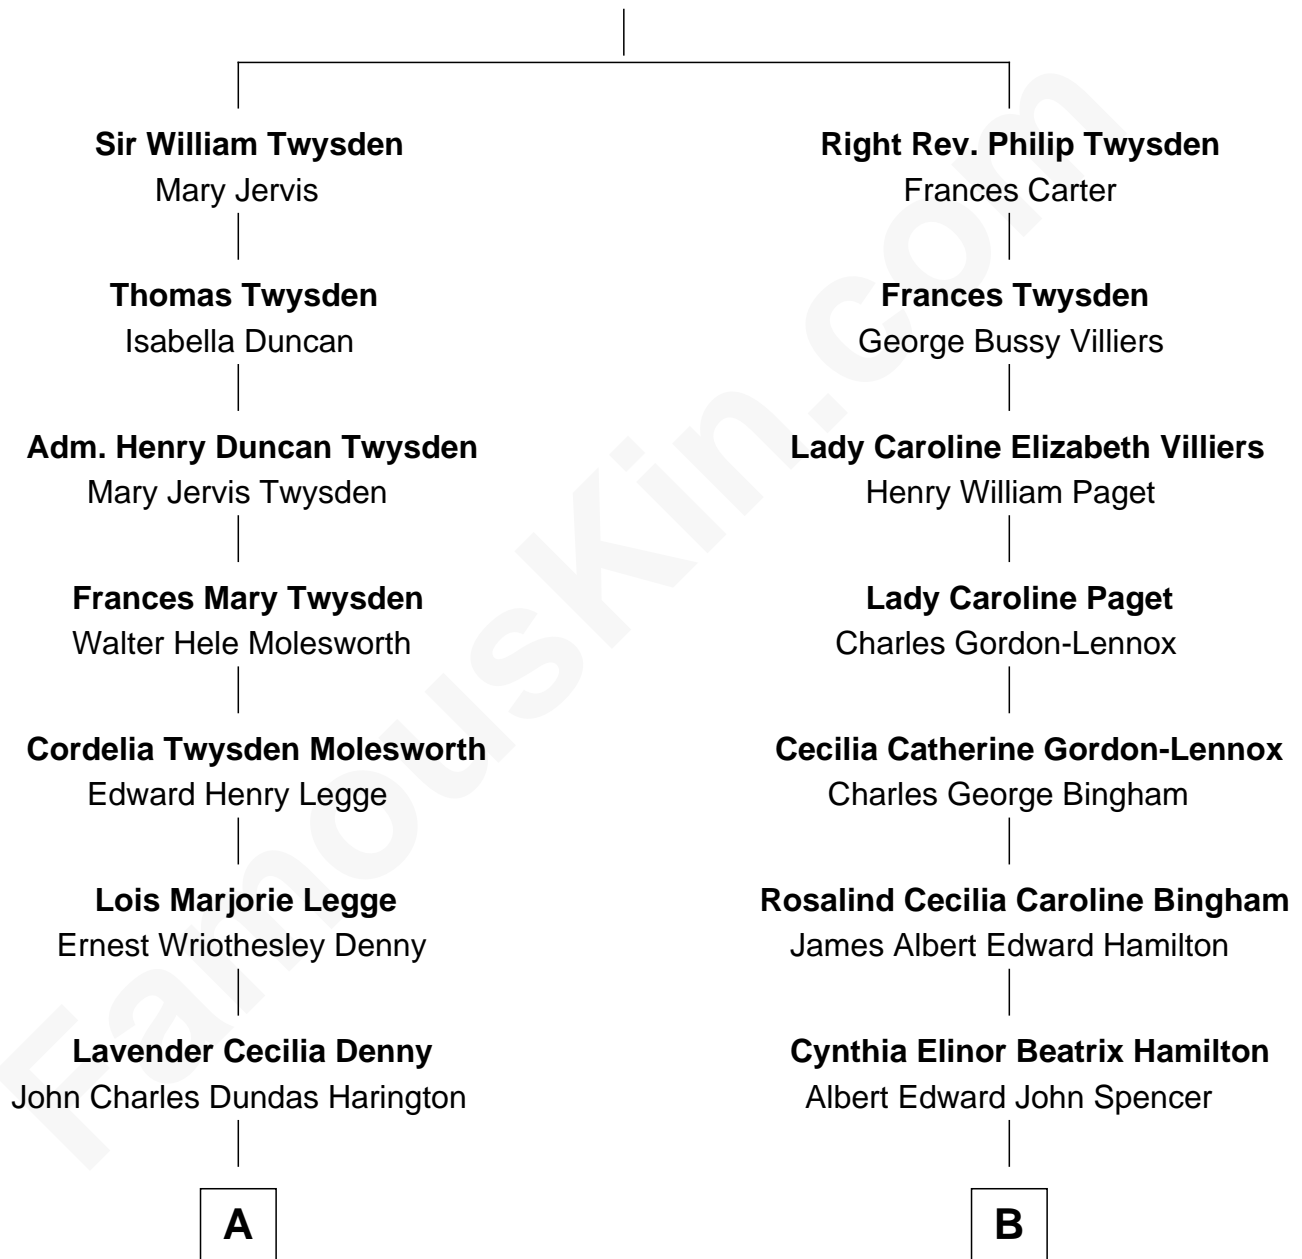

FamousKin.com

Relationship Chart of

Kit Harington

TV Actor - "Game of Thrones"

8th cousin of

Princess Diana

Princess of Wales

Sir William Twysden

Jane Twysden

A

Sir David Richard Harington

Deborah Jane Catesby

Kit Harington

TV Actor - "Game of Thrones"

B

Edward John Spencer

Frances Ruth Burke Roche

Princess Diana

Princess of Wales

FamousKin.com