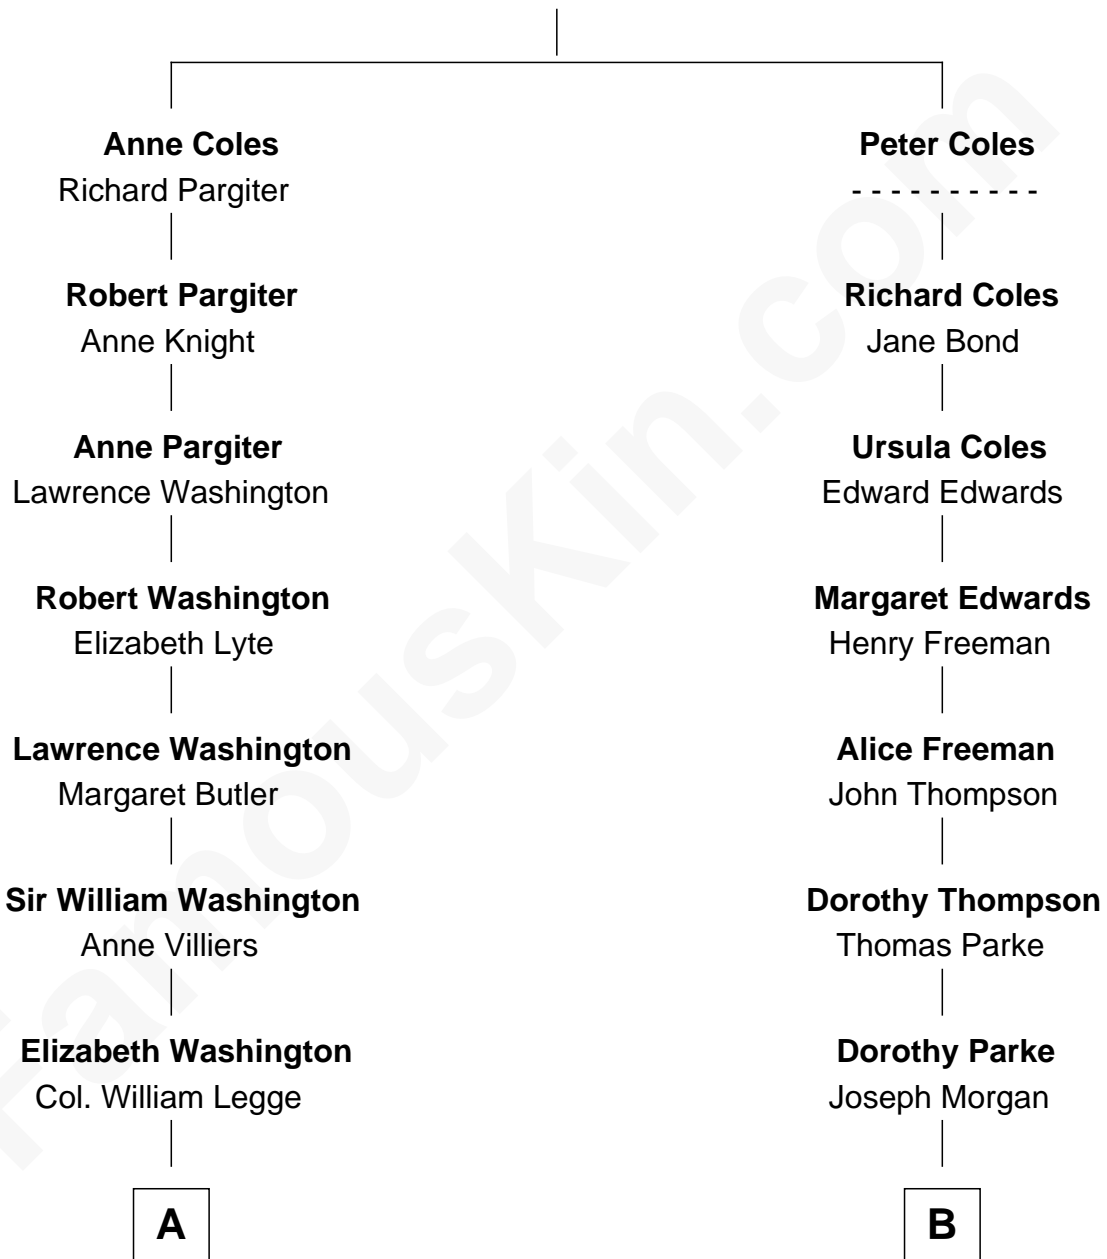

# FamousKin.com Relationship Chart of

**Kit Harington**

TV Actor - "Game of Thrones"

17th cousin of

**Prince William**

Prince of Wales

**Richard Coles**

Kit Harington photo by [Gage Skidmore](#) (CC BY-SA 2.0)

William photo by [InSapphoWeTrust](#) (CC BY-SA 2.0)