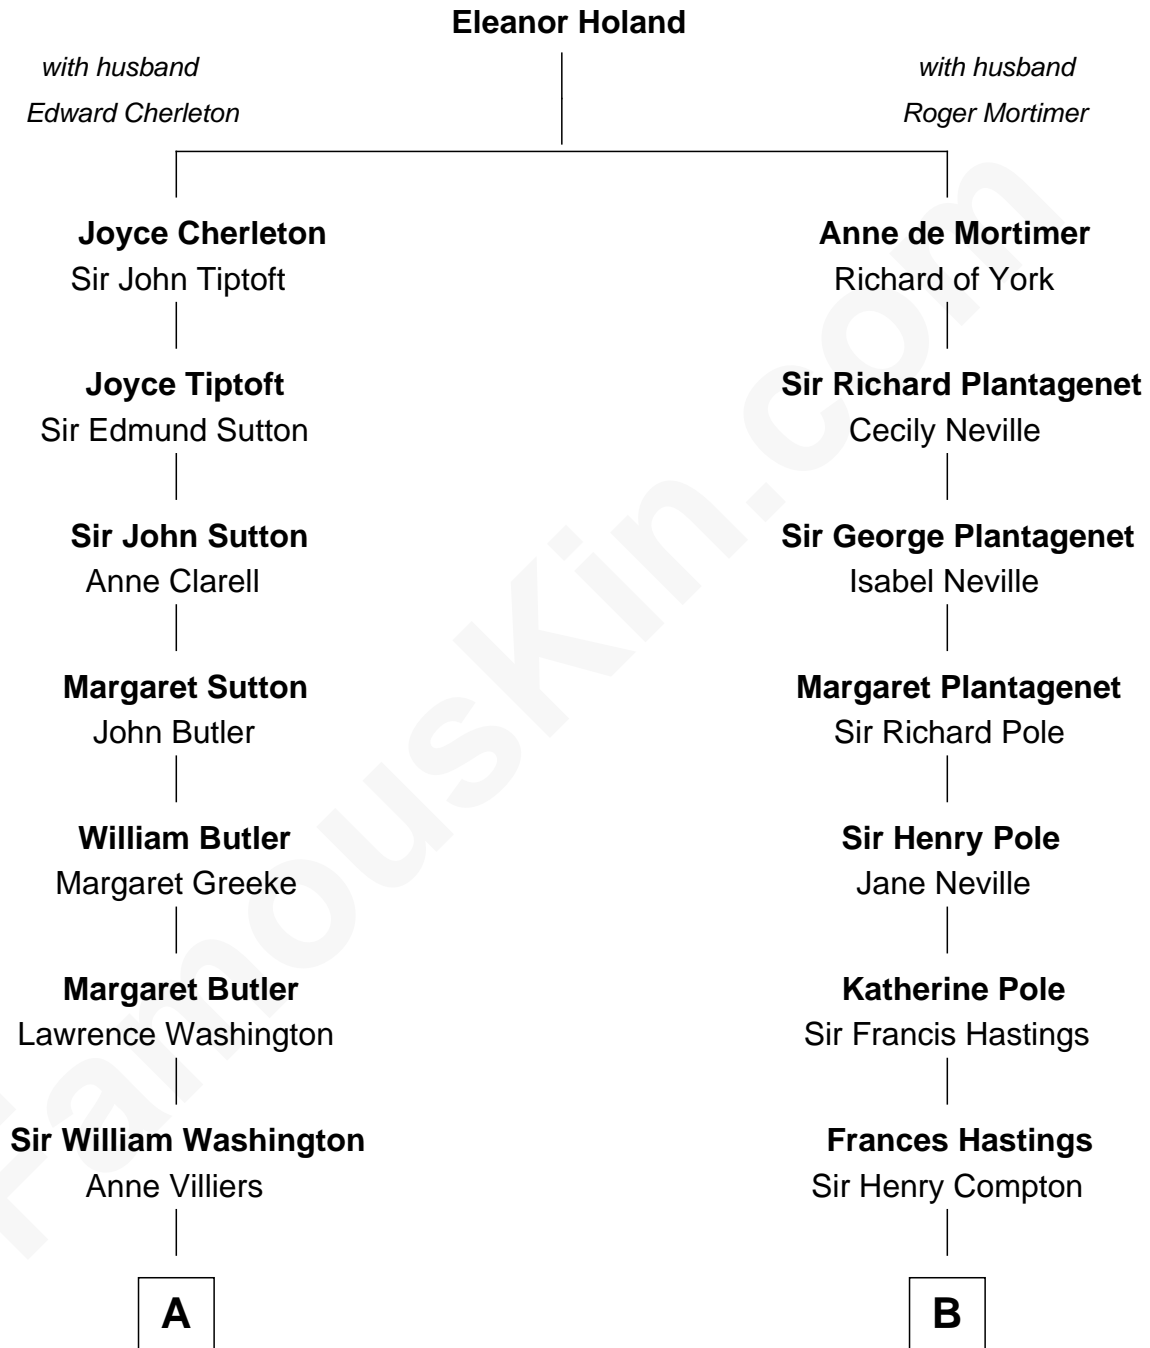

FamousKin.com Relationship Chart of

Kit Harington

TV Actor - "Game of Thrones"

18th cousin 1 time removed of

Prince William

Prince of Wales

C

Sir David Richard Harington

Deborah Jane Catesby

Kit Harington

TV Actor - "Game of Thrones"

D

Edward John Spencer

Frances Ruth Burke Roche

Princess Diana Frances Spencer

Charles III, King of the United Kingdom