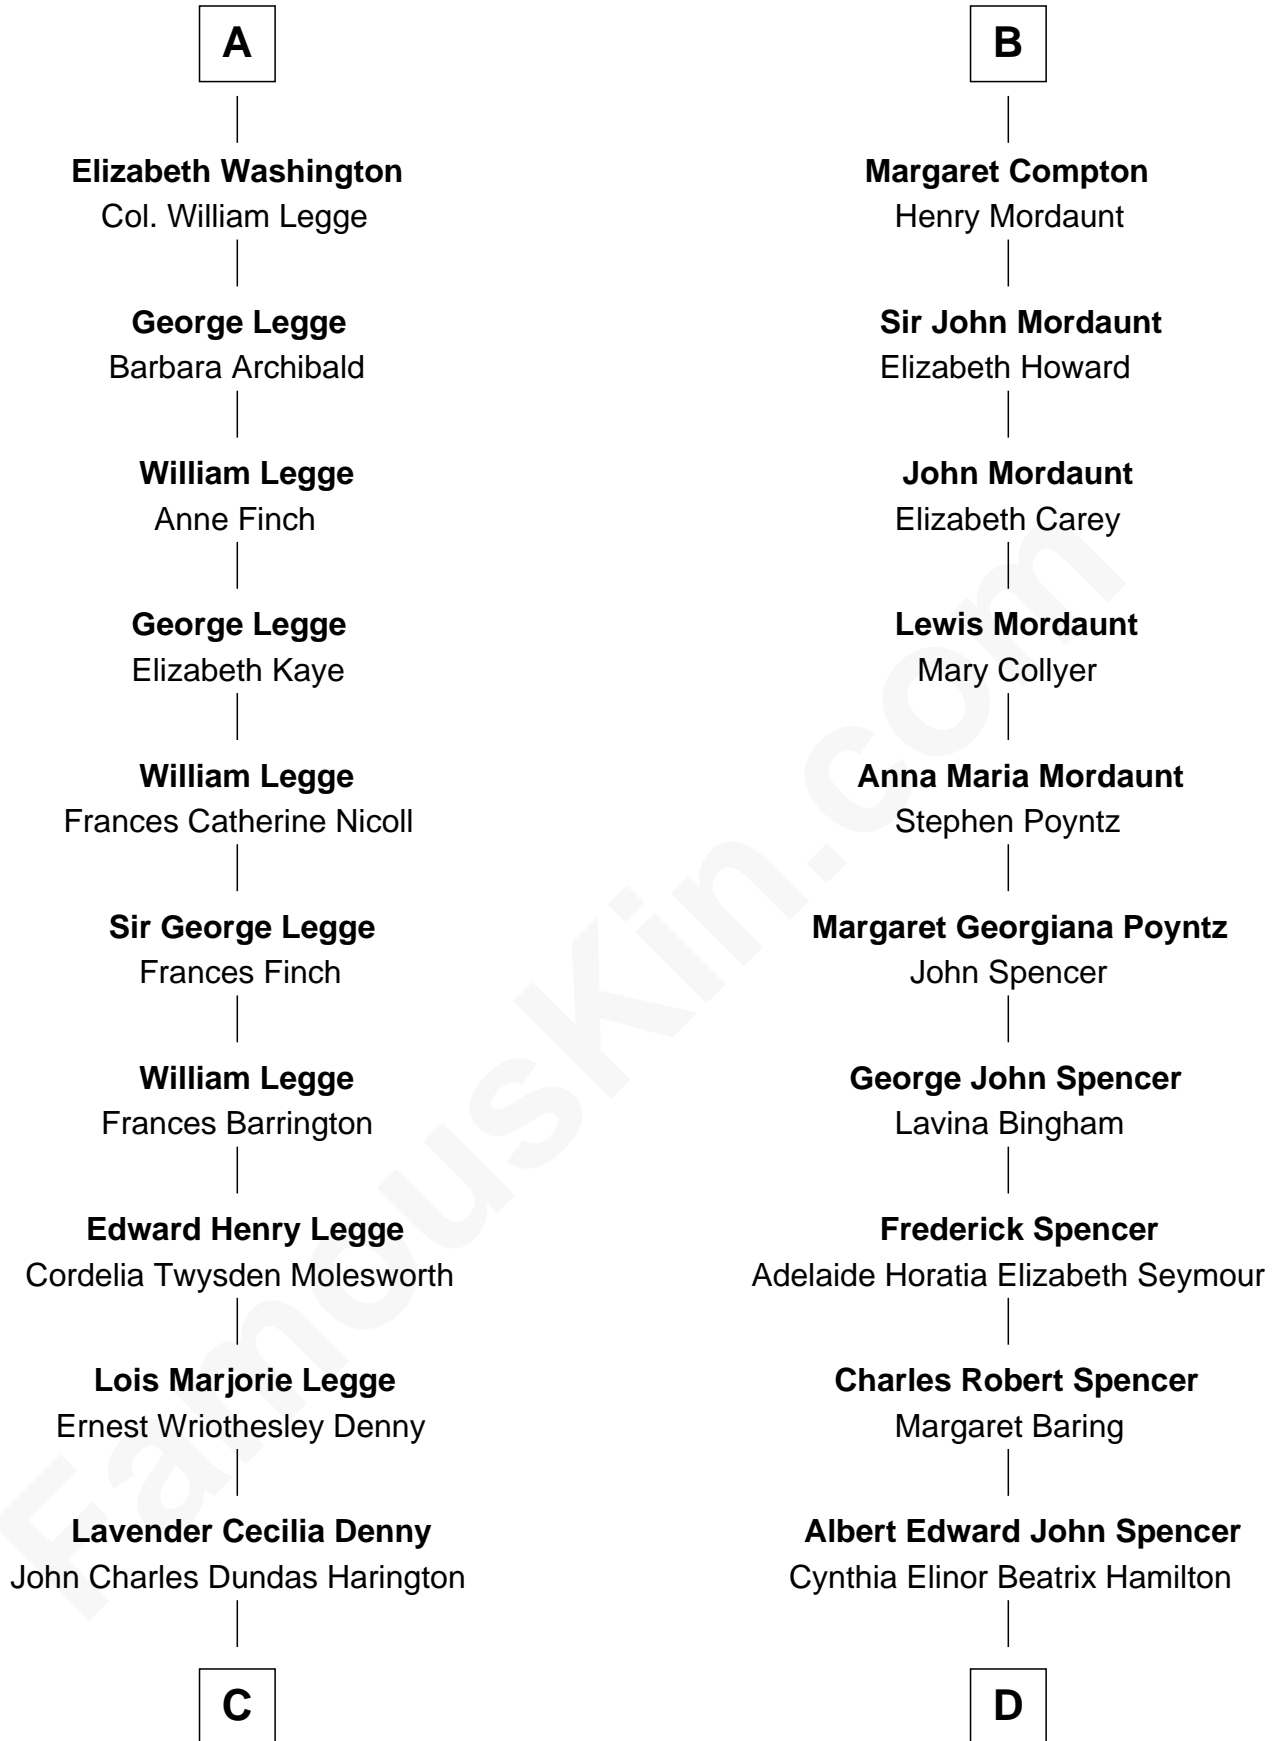

FamousKin.com Relationship Chart of

Kit Harington

TV Actor - "Game of Thrones"

18th cousin 1 time removed of

Prince William

Prince of Wales

C

Sir David Richard Harington

Deborah Jane Catesby

Kit Harington

TV Actor - "Game of Thrones"

D

Edward John Spencer

Frances Ruth Burke Roche

Princess Diana Frances Spencer

Charles III, King of the United Kingdom