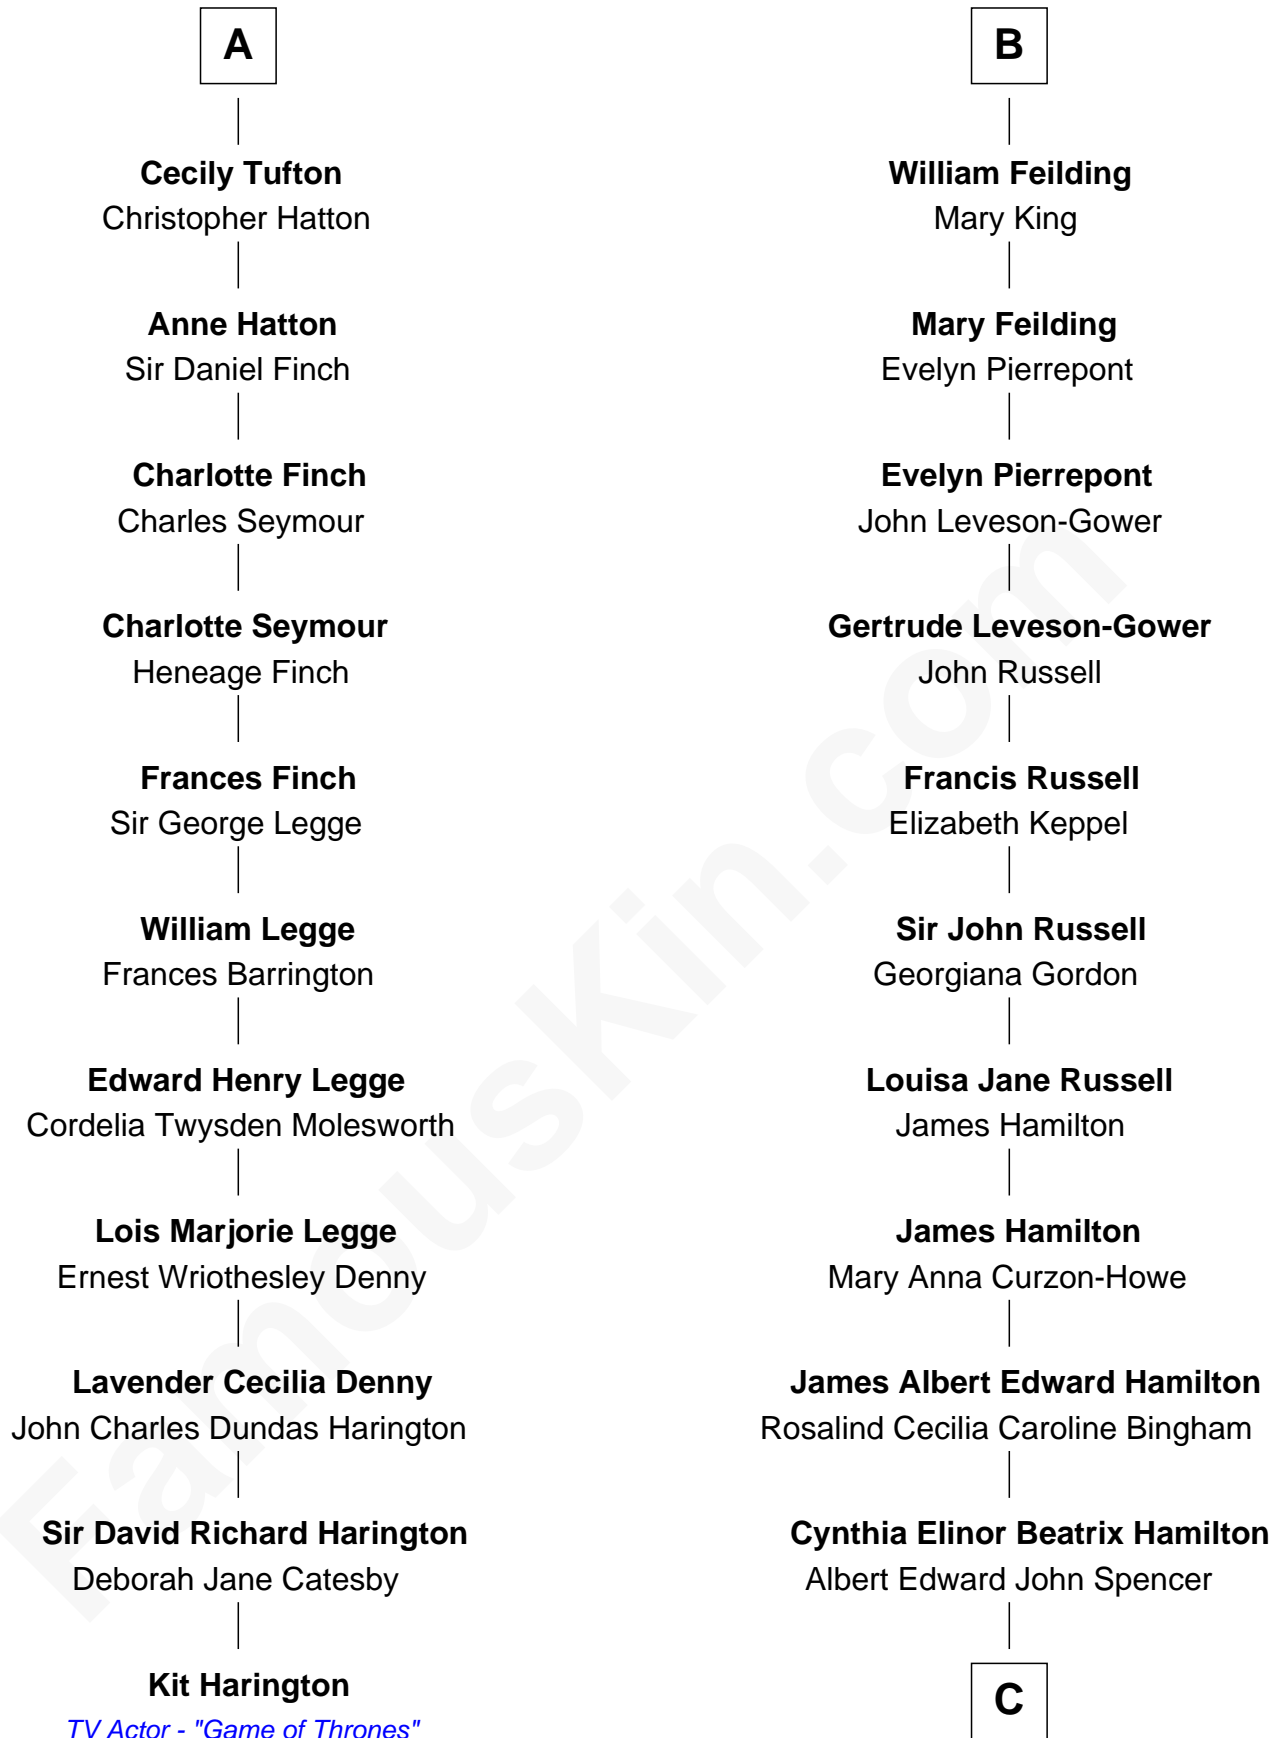

# FamousKin.com Relationship Chart of

**Kit Harington**

*TV Actor - "Game of Thrones"*

17th cousin 2 times removed of

**Prince William**

*Prince of Wales*

**Sir Thomas Parr**

Alice Tunstall

C

**Edward John Spencer**  
Frances Ruth Burke Roche

**Princess Diana Frances Spencer**  
Charles III, King of the United Kingdom

**Prince William**  
*Prince of Wales*

FamousKin.com