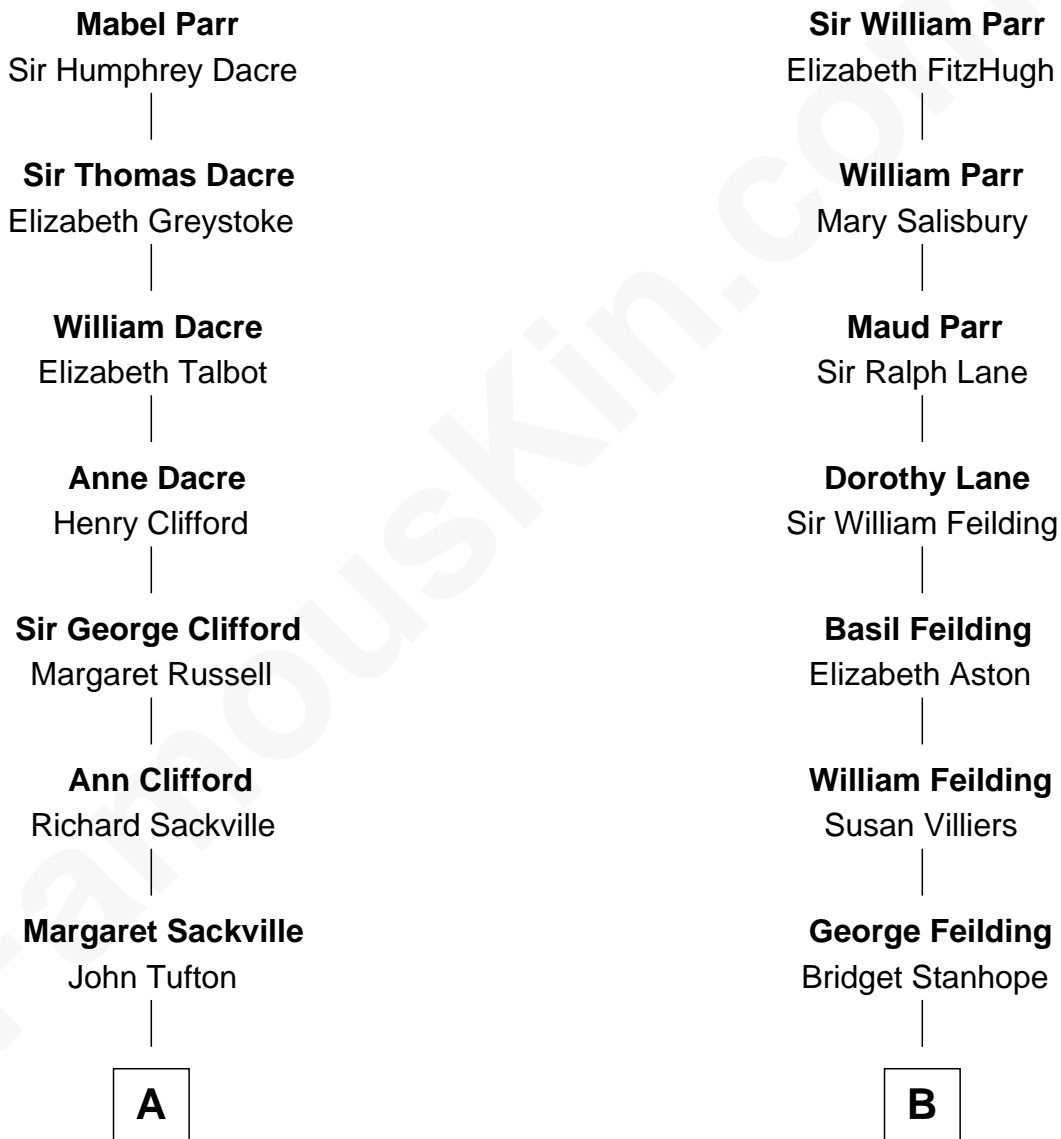

# FamousKin.com Relationship Chart of

**Kit Harington**

*TV Actor - "Game of Thrones"*

17th cousin 2 times removed of

**Prince William**

*Prince of Wales*

**Sir Thomas Parr**

Alice Tunstall

C

**Edward John Spencer**  
Frances Ruth Burke Roche

**Princess Diana Frances Spencer**  
Charles III, King of the United Kingdom

**Prince William**  
*Prince of Wales*

FamousKin.com