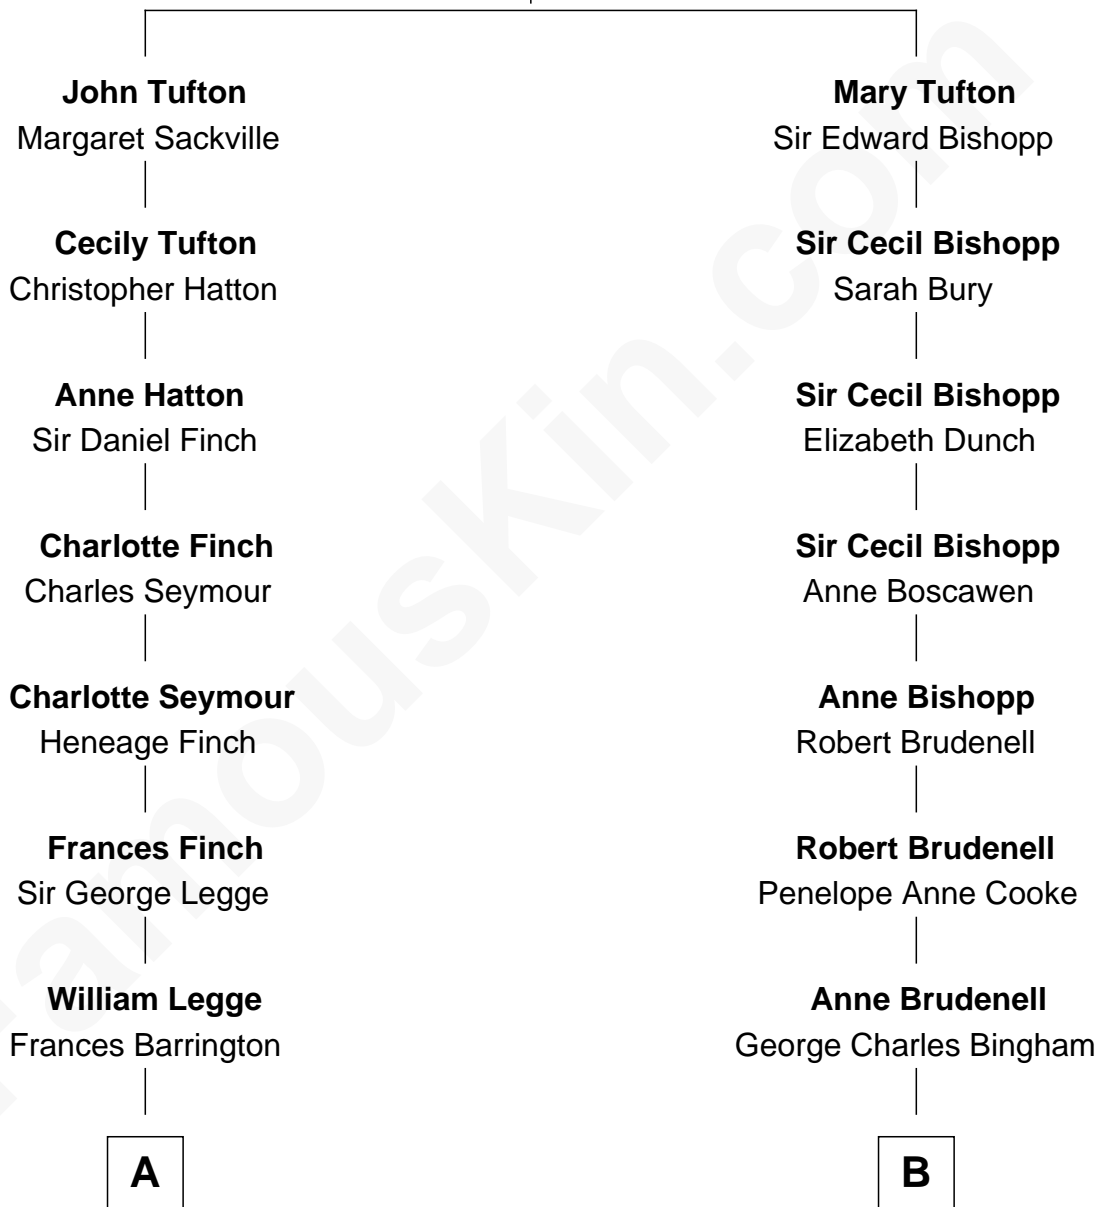

FamousKin.com Relationship Chart of

Kit Harington

TV Actor - "Game of Thrones"

11th cousin 1 time removed of

Prince William

Prince of Wales

Sir Nicholas Tufton

Frances Cecil

A

Edward Henry Legge
Cordelia Twysden Molesworth

Lois Marjorie Legge
Ernest Wriothesley Denny

Lavender Cecilia Denny
John Charles Dundas Harington

Sir David Richard Harington
Deborah Jane Catesby

Kit Harington
TV Actor - "Game of Thrones"

B

Charles George Bingham
Cecilia Catherine Gordon-Lennox

Rosalind Cecilia Caroline Bingham
James Albert Edward Hamilton

Cynthia Elinor Beatrix Hamilton
Albert Edward John Spencer

Edward John Spencer
Frances Ruth Burke Roche