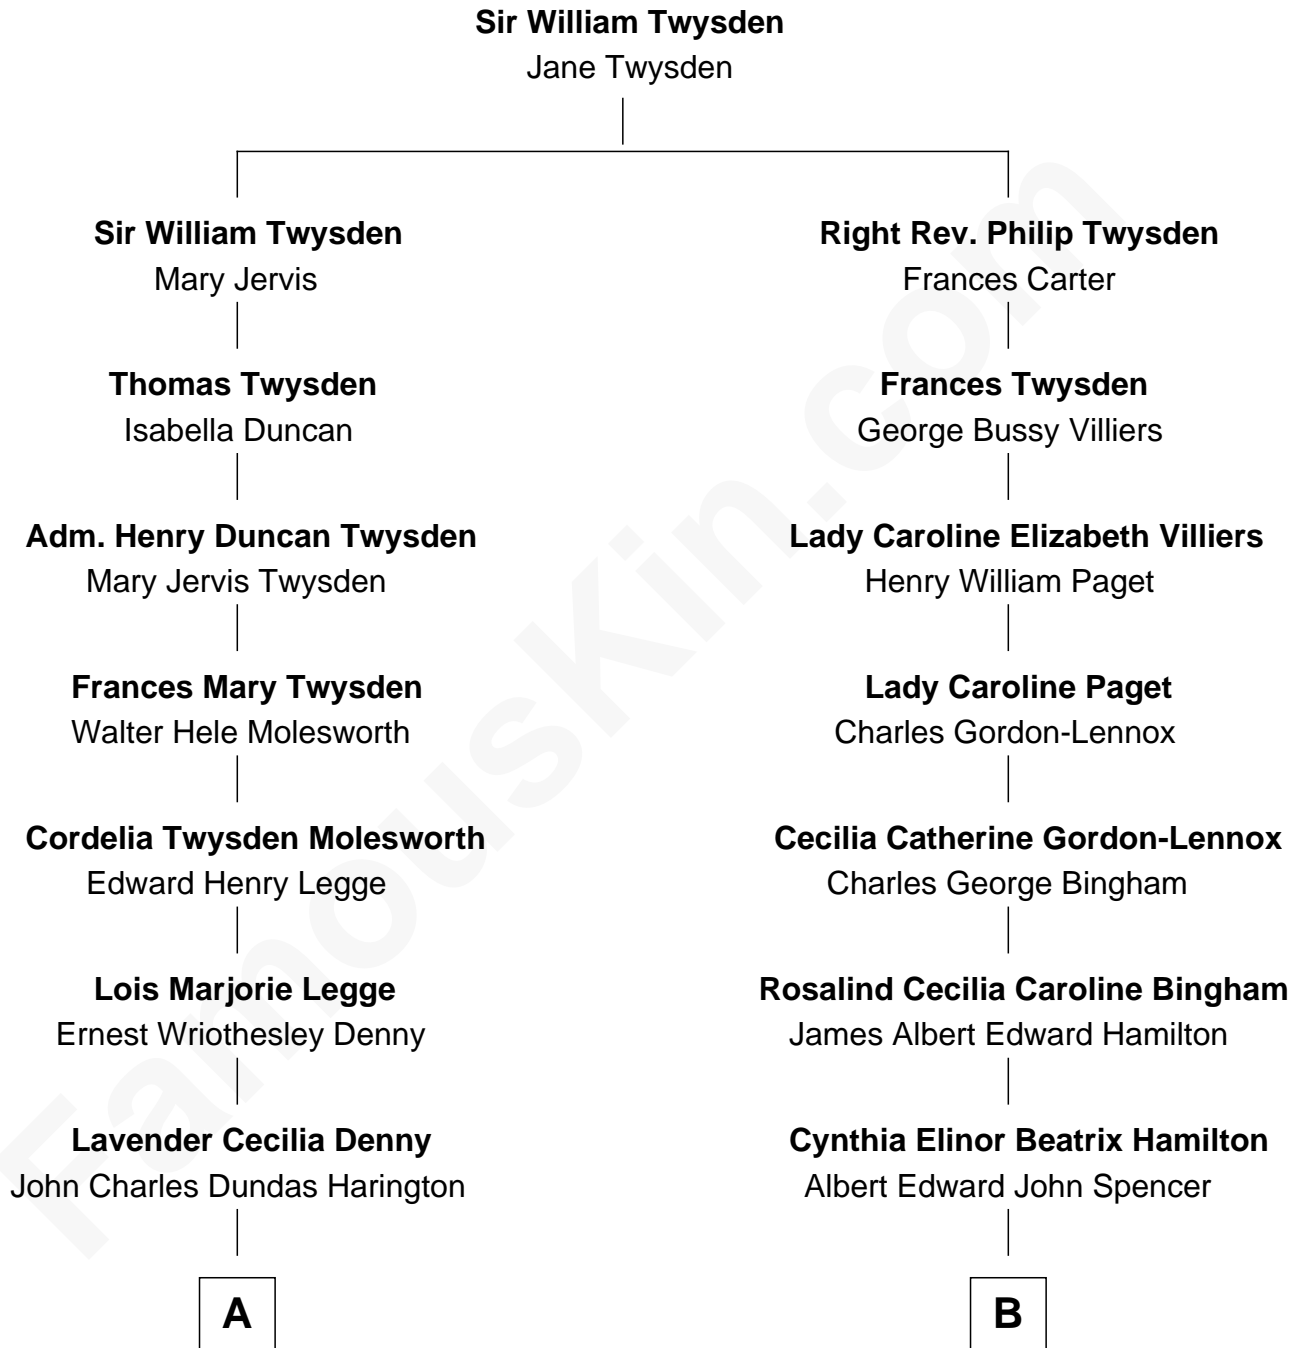

# FamousKin.com Relationship Chart of

**Kit Harington**

*TV Actor - "Game of Thrones"*

8th cousin 1 time removed of

**Prince William**

*Prince of Wales*

**A**

**Sir David Richard Harington**

Deborah Jane Catesby

**Kit Harington**

*TV Actor - "Game of Thrones"*

**B**

**Edward John Spencer**

Frances Ruth Burke Roche

**Princess Diana Frances Spencer**

Charles III, King of the United Kingdom

**Prince William**

*Prince of Wales*