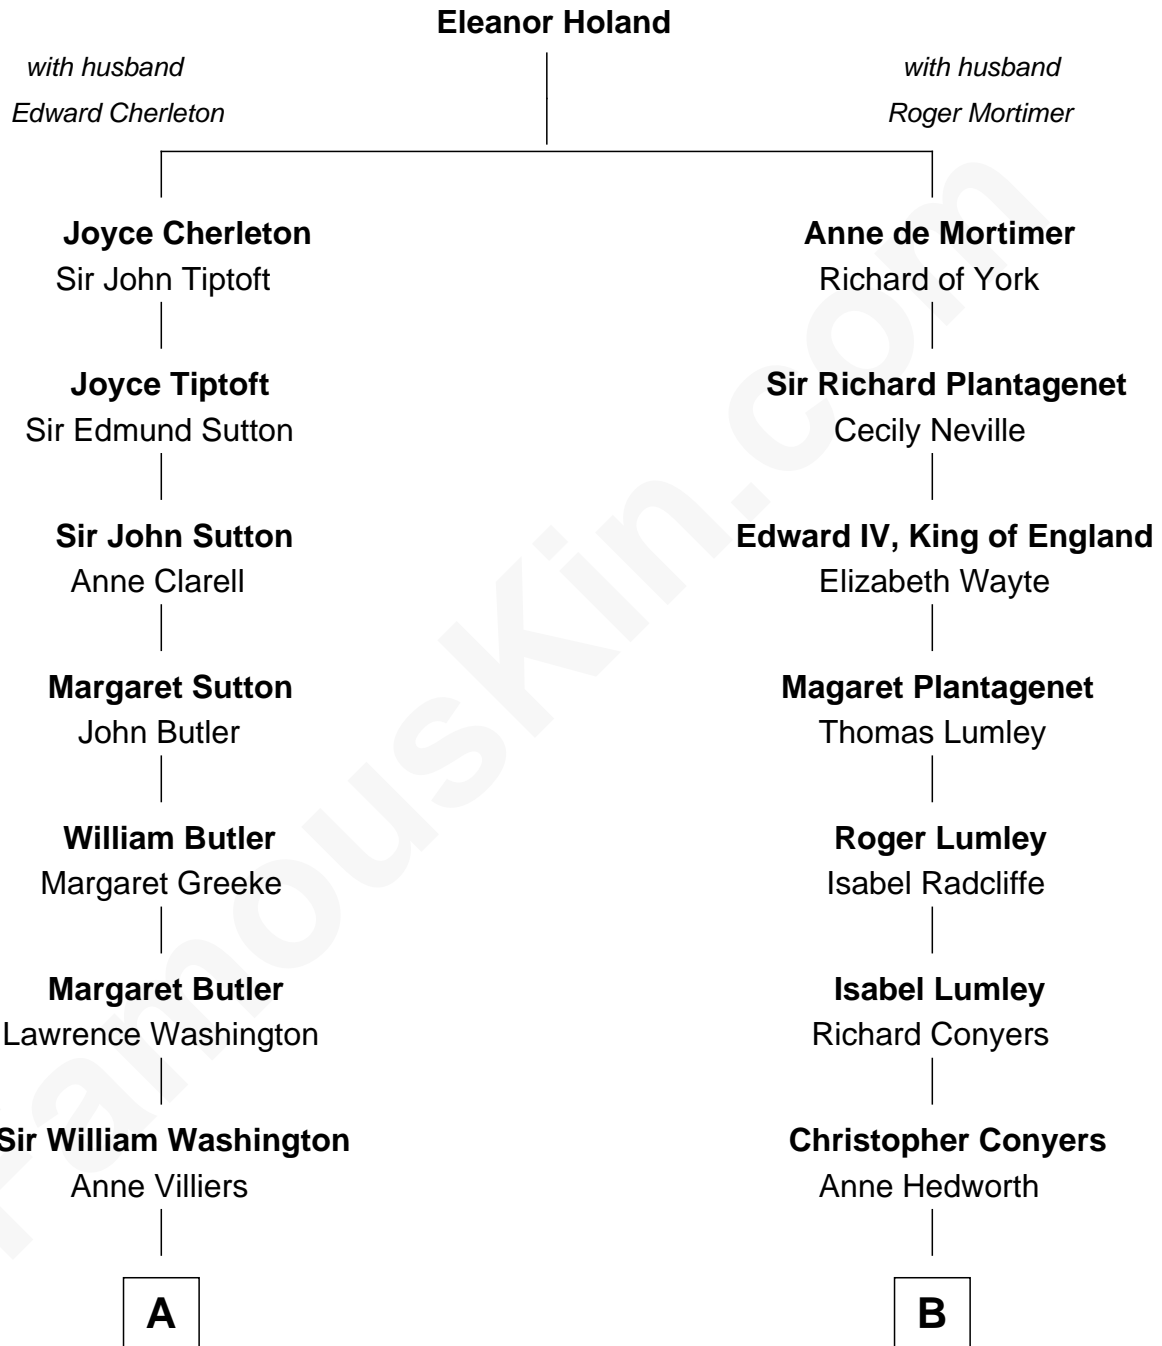

FamousKin.com

Relationship Chart of

Kit Harington

TV Actor - "Game of Thrones"

18th cousin 2 times removed of

Catherine Middleton

Princess of Wales

C

Sir David Richard Harington

Deborah Jane Catesby

Kit Harington

TV Actor - "Game of Thrones"

D

Thomas Harrison

Elizabeth Mary Temple

Dorothy Harrison