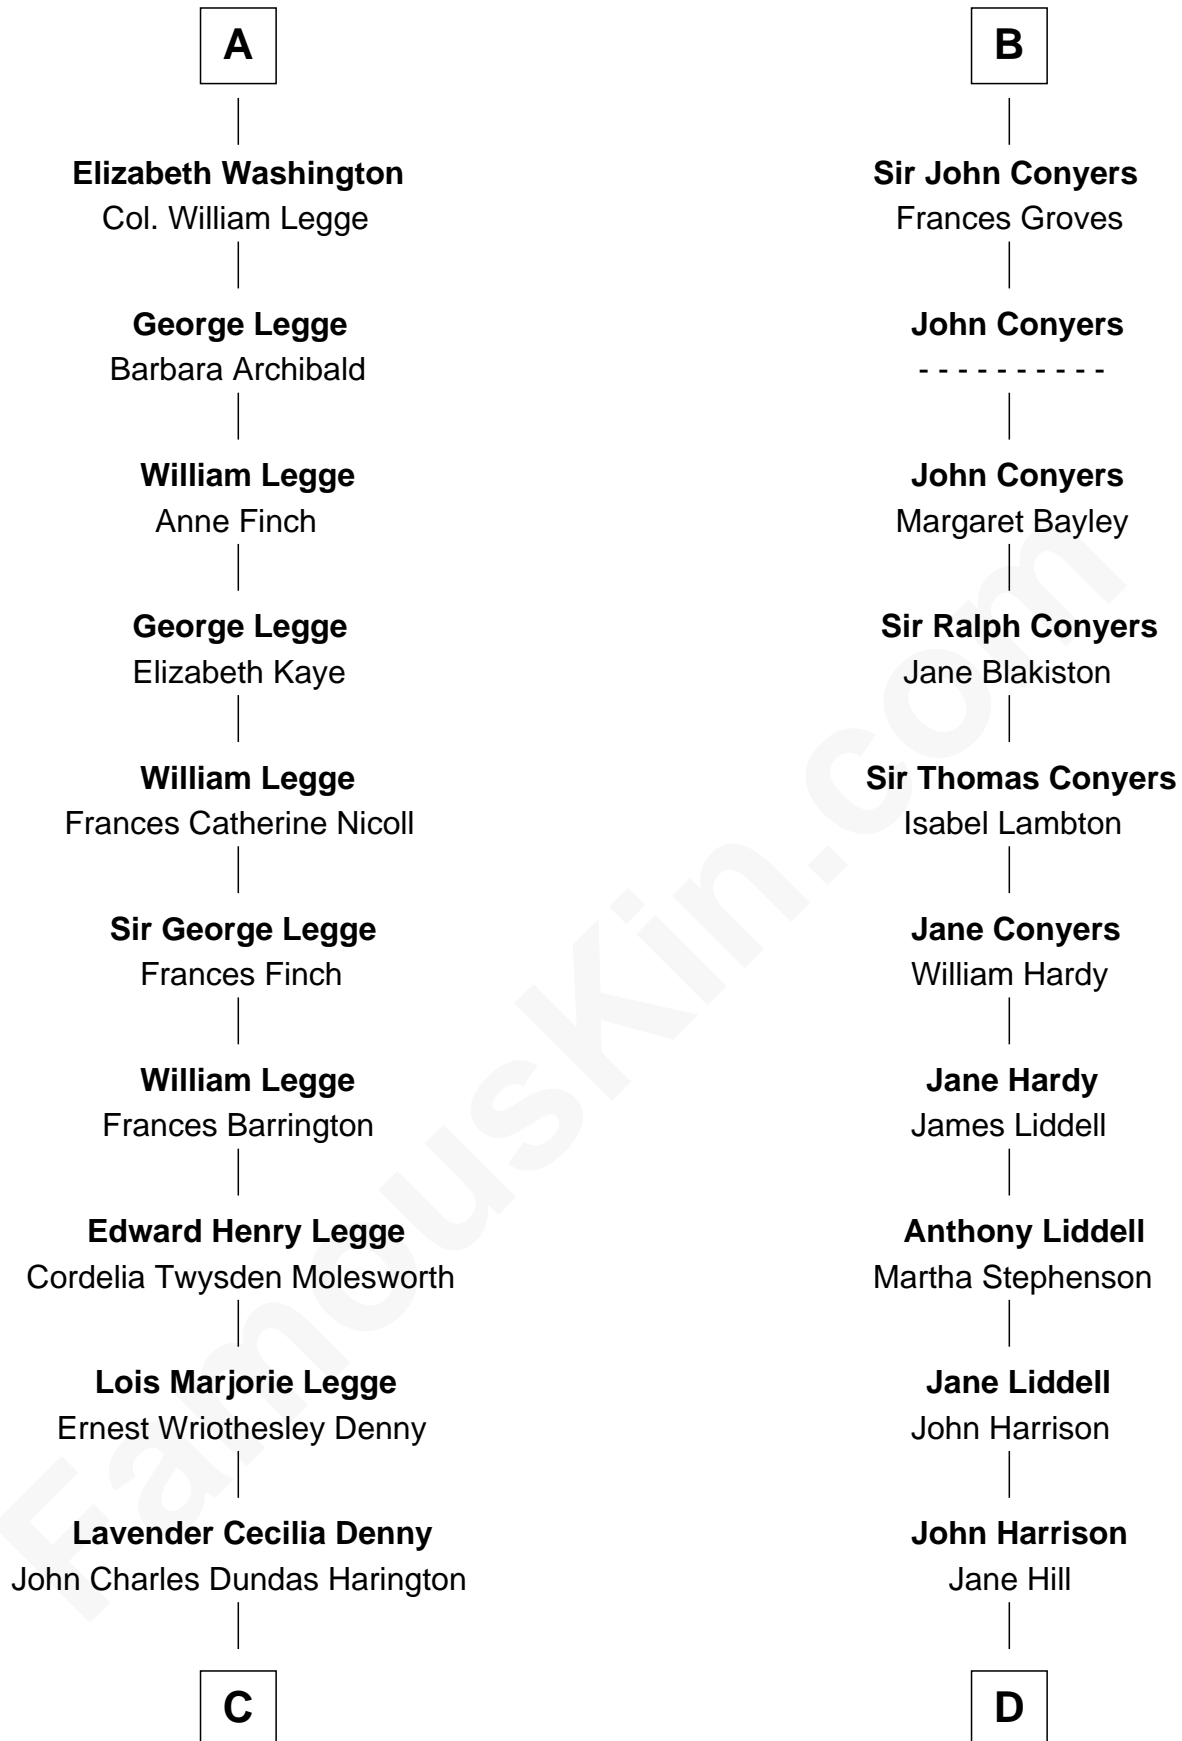

FamousKin.com

Relationship Chart of

Kit Harington

TV Actor - "Game of Thrones"

18th cousin 2 times removed of

Catherine Middleton

Princess of Wales

C

Sir David Richard Harington

Deborah Jane Catesby

Kit Harington

TV Actor - "Game of Thrones"

D

Thomas Harrison

Elizabeth Mary Temple

Dorothy Harrison