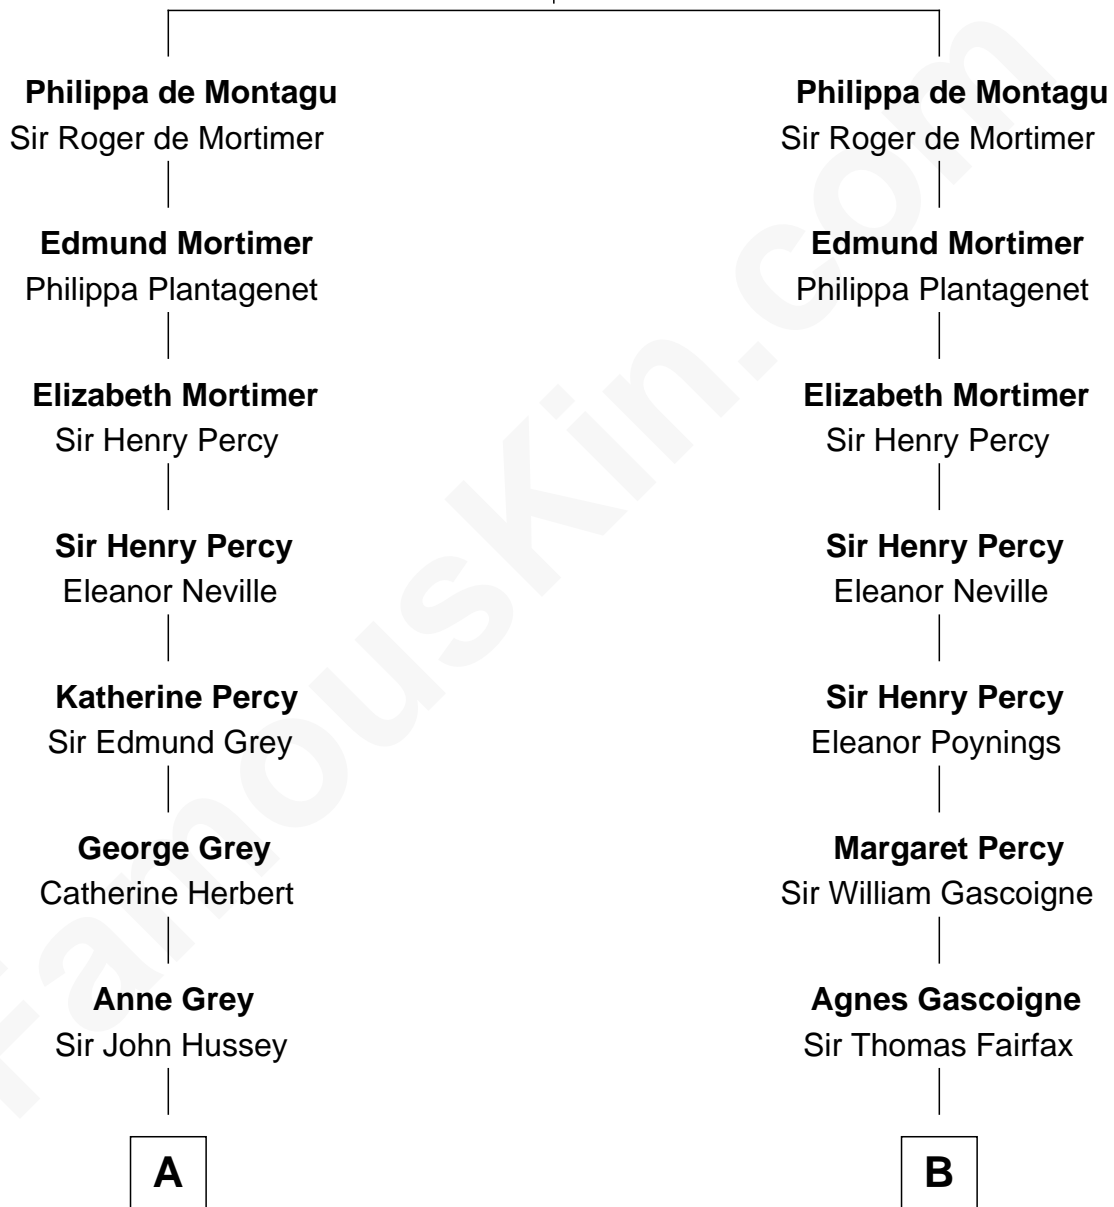

FamousKin.com Relationship Chart of

Kit Harington

TV Actor - "Game of Thrones"

21st cousin of

Catherine Middleton

Princess of Wales

William de Montagu
Katherine de Grandison

C

Edward Henry Legge
Cordelia Twysden Molesworth

Lois Marjorie Legge
Ernest Wriothesley Denny

Lavender Cecilia Denny
John Charles Dundas Harington

Sir David Richard Harington
Deborah Jane Catesby

Kit Harington
TV Actor - "Game of Thrones"