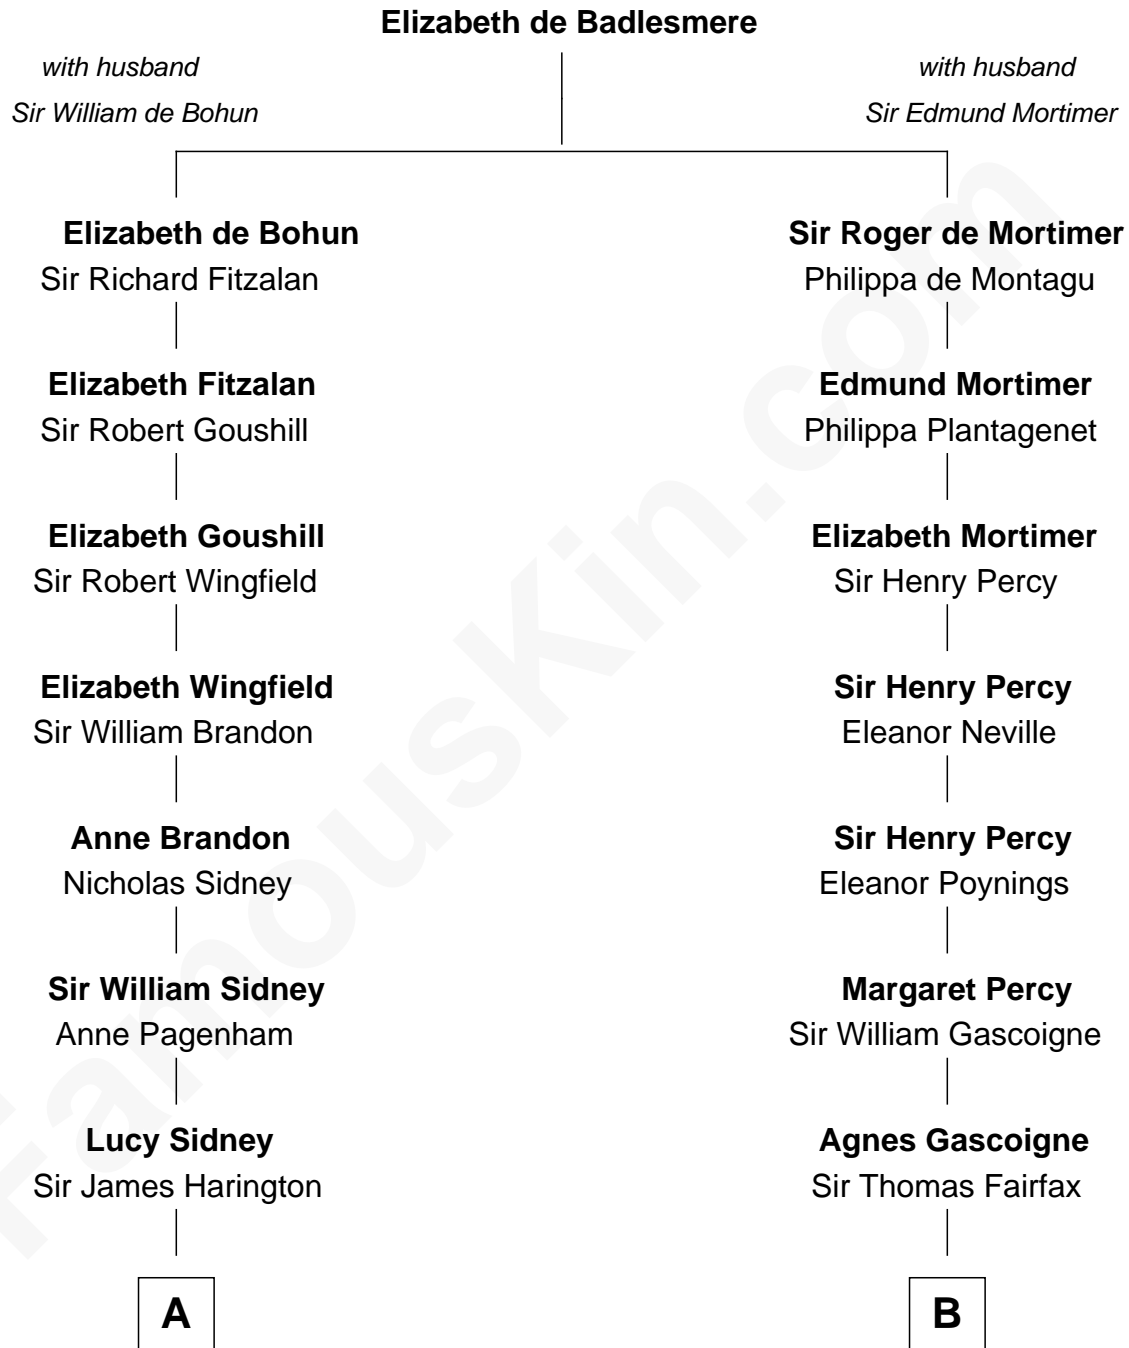

# FamousKin.com

## Relationship Chart of Kit Harington

TV Actor - "Game of Thrones"

20th cousin 1 time removed of

## Catherine Middleton

Princess of Wales

**C**

**Sir Richard Harington**  
Selina Louisa Grace Dundas

**John Charles Dundas Harington**  
Lavender Cecilia Denny

**Sir David Richard Harington**  
Deborah Jane Catesby