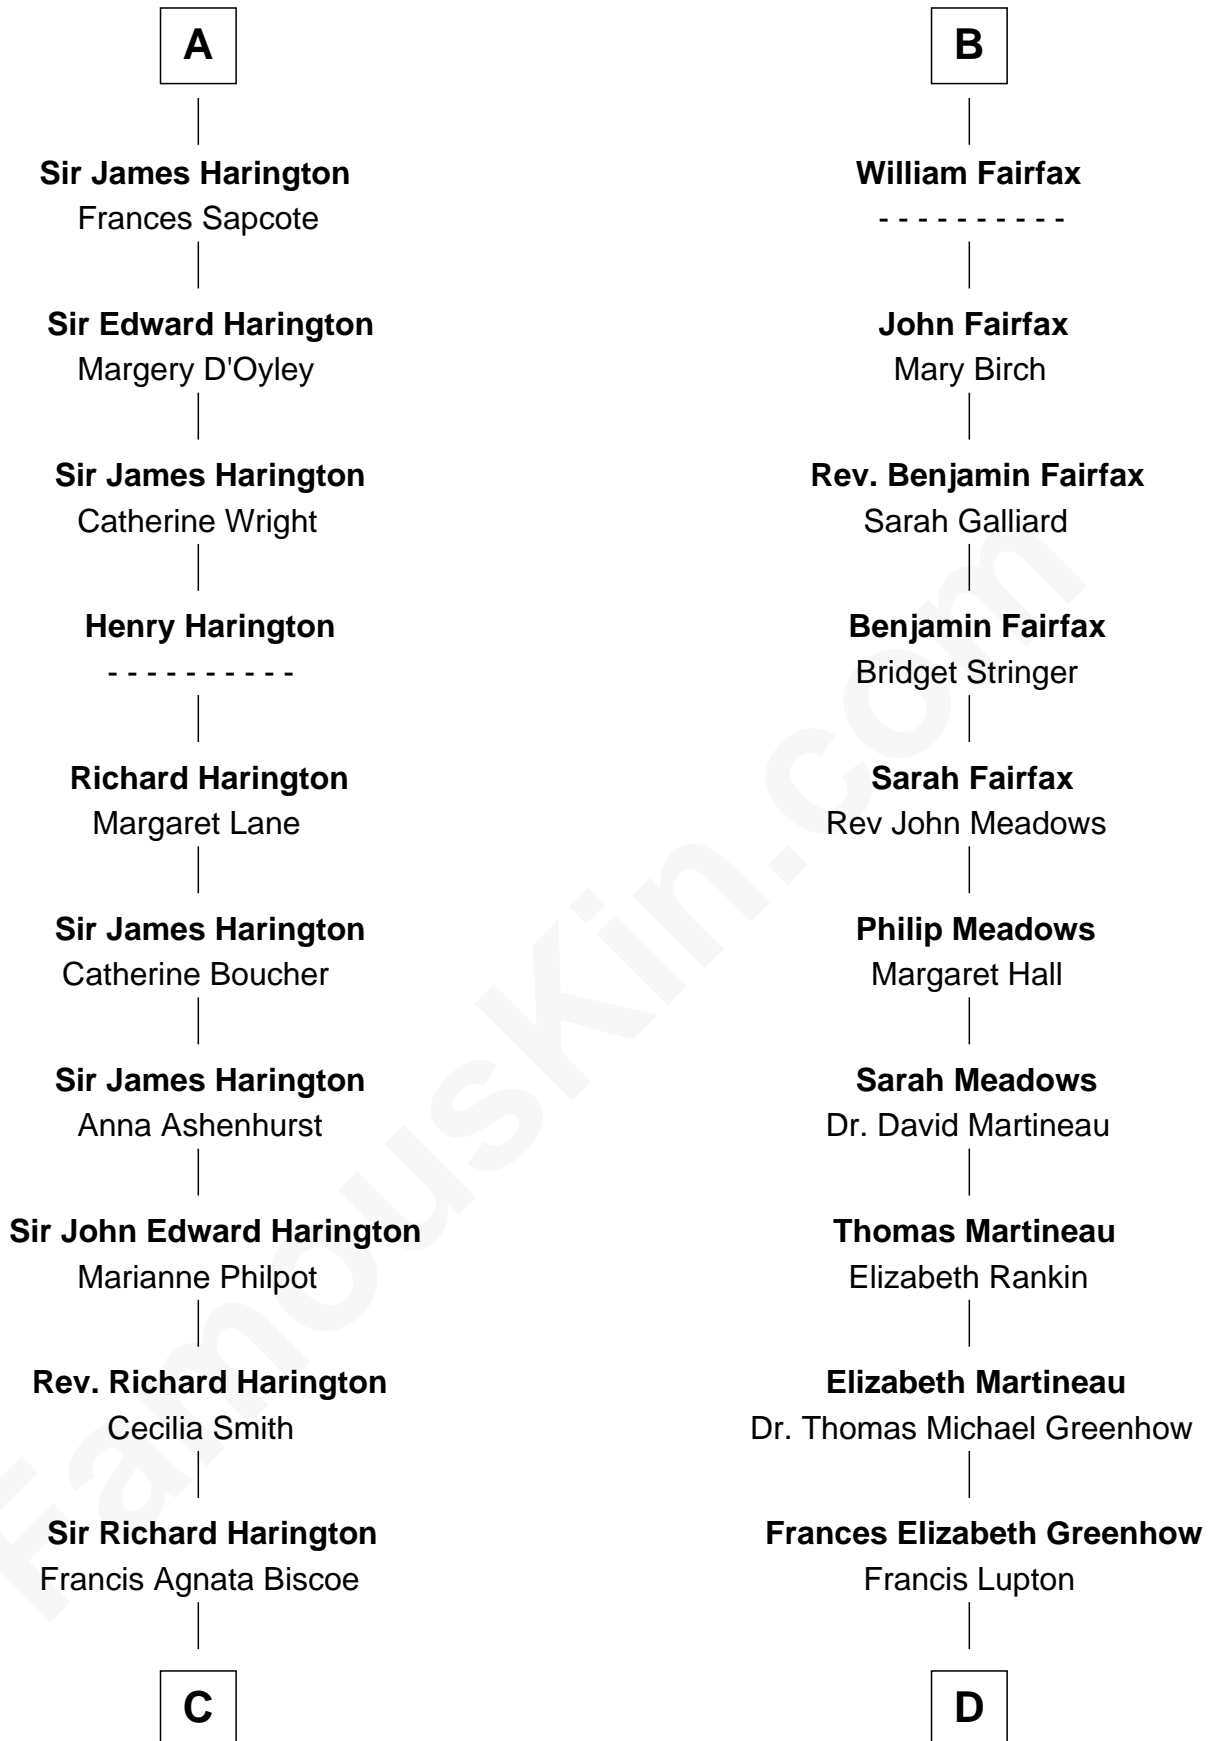

## Relationship Chart of Kit Harington

TV Actor - "Game of Thrones"

20th cousin 1 time removed of

## Catherine Middleton

Princess of Wales

**C**

**Sir Richard Harington**  
Selina Louisa Grace Dundas

**John Charles Dundas Harington**  
Lavender Cecilia Denny

**Sir David Richard Harington**  
Deborah Jane Catesby