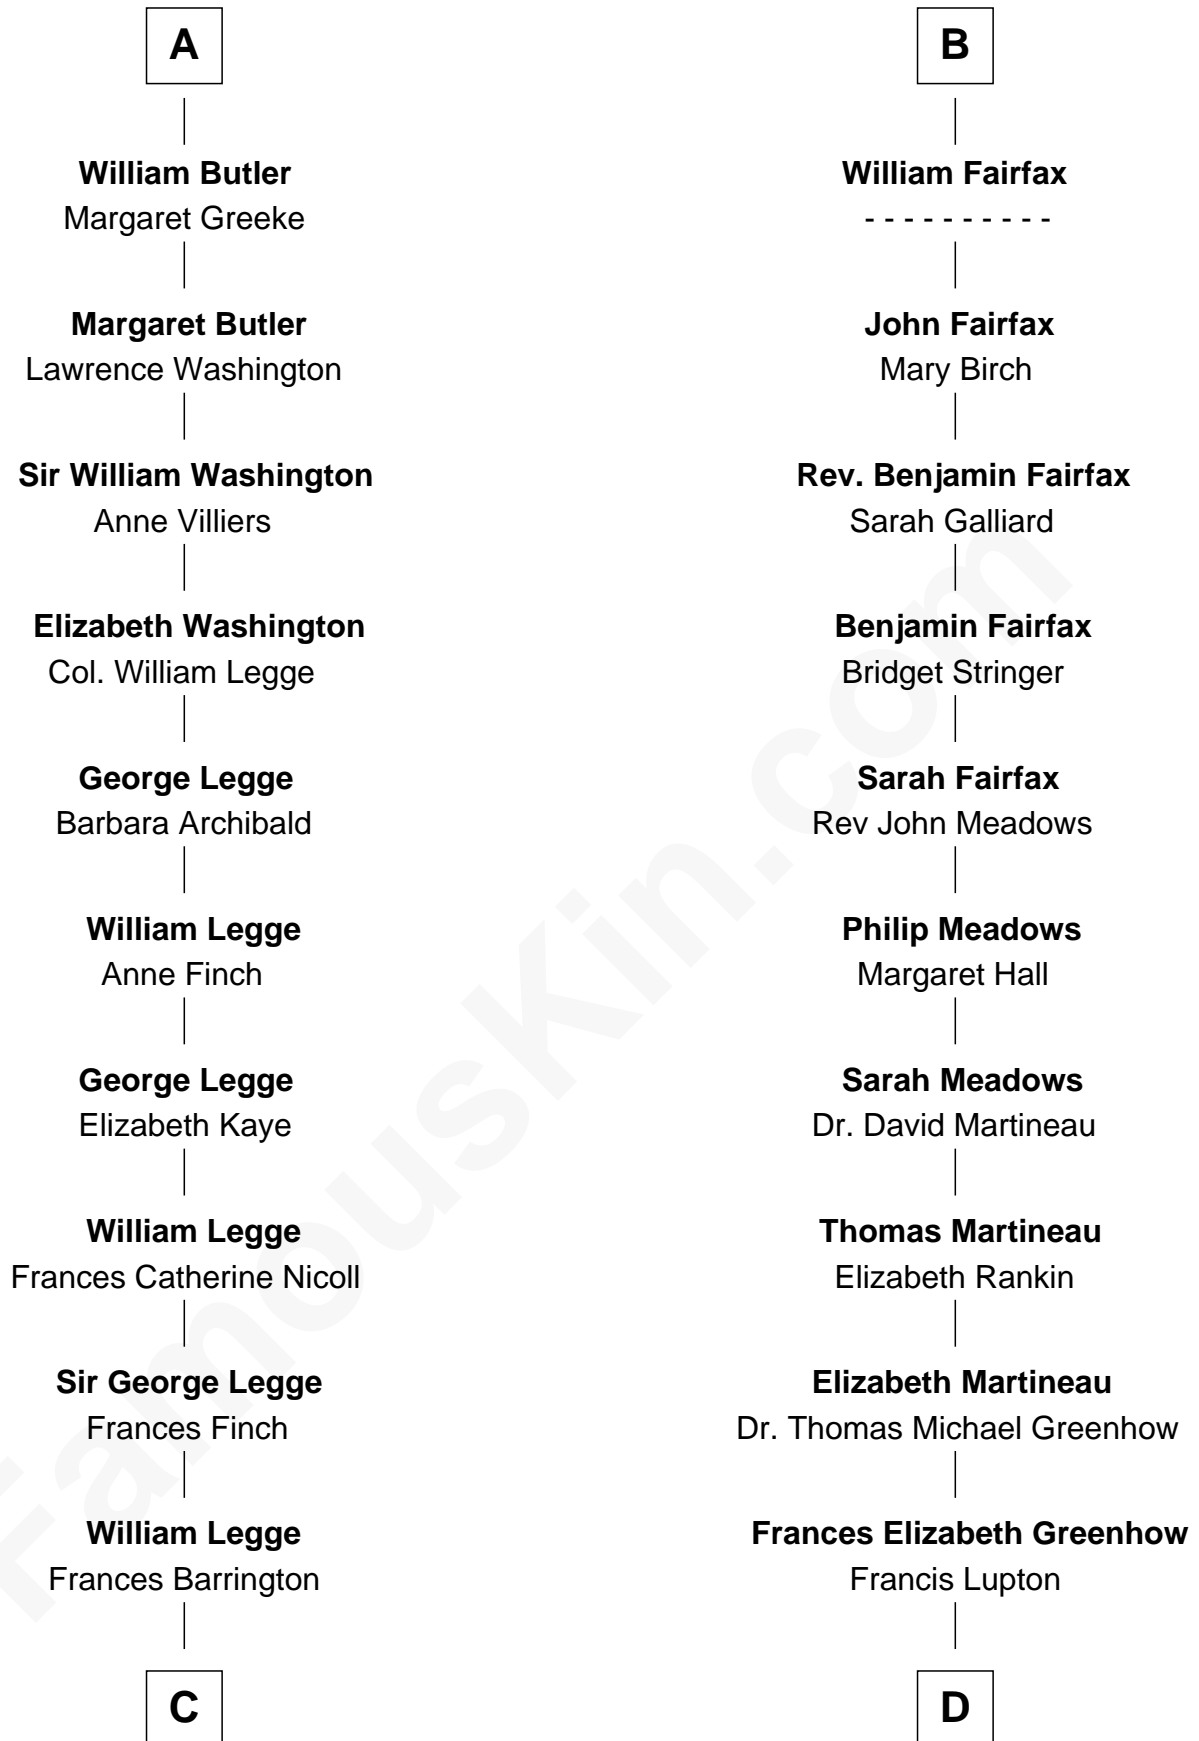

FamousKin.com Relationship Chart of

Kit Harington

TV Actor - "Game of Thrones"

21st cousin of

Catherine Middleton

Princess of Wales

Eudo la Zouche
Milicent de Cantilupe

Eve la Zouche
Sir Maurice de Berkeley

Eve la Zouche
Sir Maurice de Berkeley

Thomas de Berkeley
Katherine de Clyvedon

Sir John Berkeley
Elizabeth Betteshorne

Eleanor Berkeley
Sir Richard Poynings

Eleanor Poynings
Sir Henry Percy

Margaret Percy
Sir William Gascoigne

Agnes Gascoigne
Sir Thomas Fairfax

B

C

Edward Henry Legge
Cordelia Twysden Molesworth

Lois Marjorie Legge
Ernest Wriothesley Denny

Lavender Cecilia Denny
John Charles Dundas Harington

Sir David Richard Harington
Deborah Jane Catesby