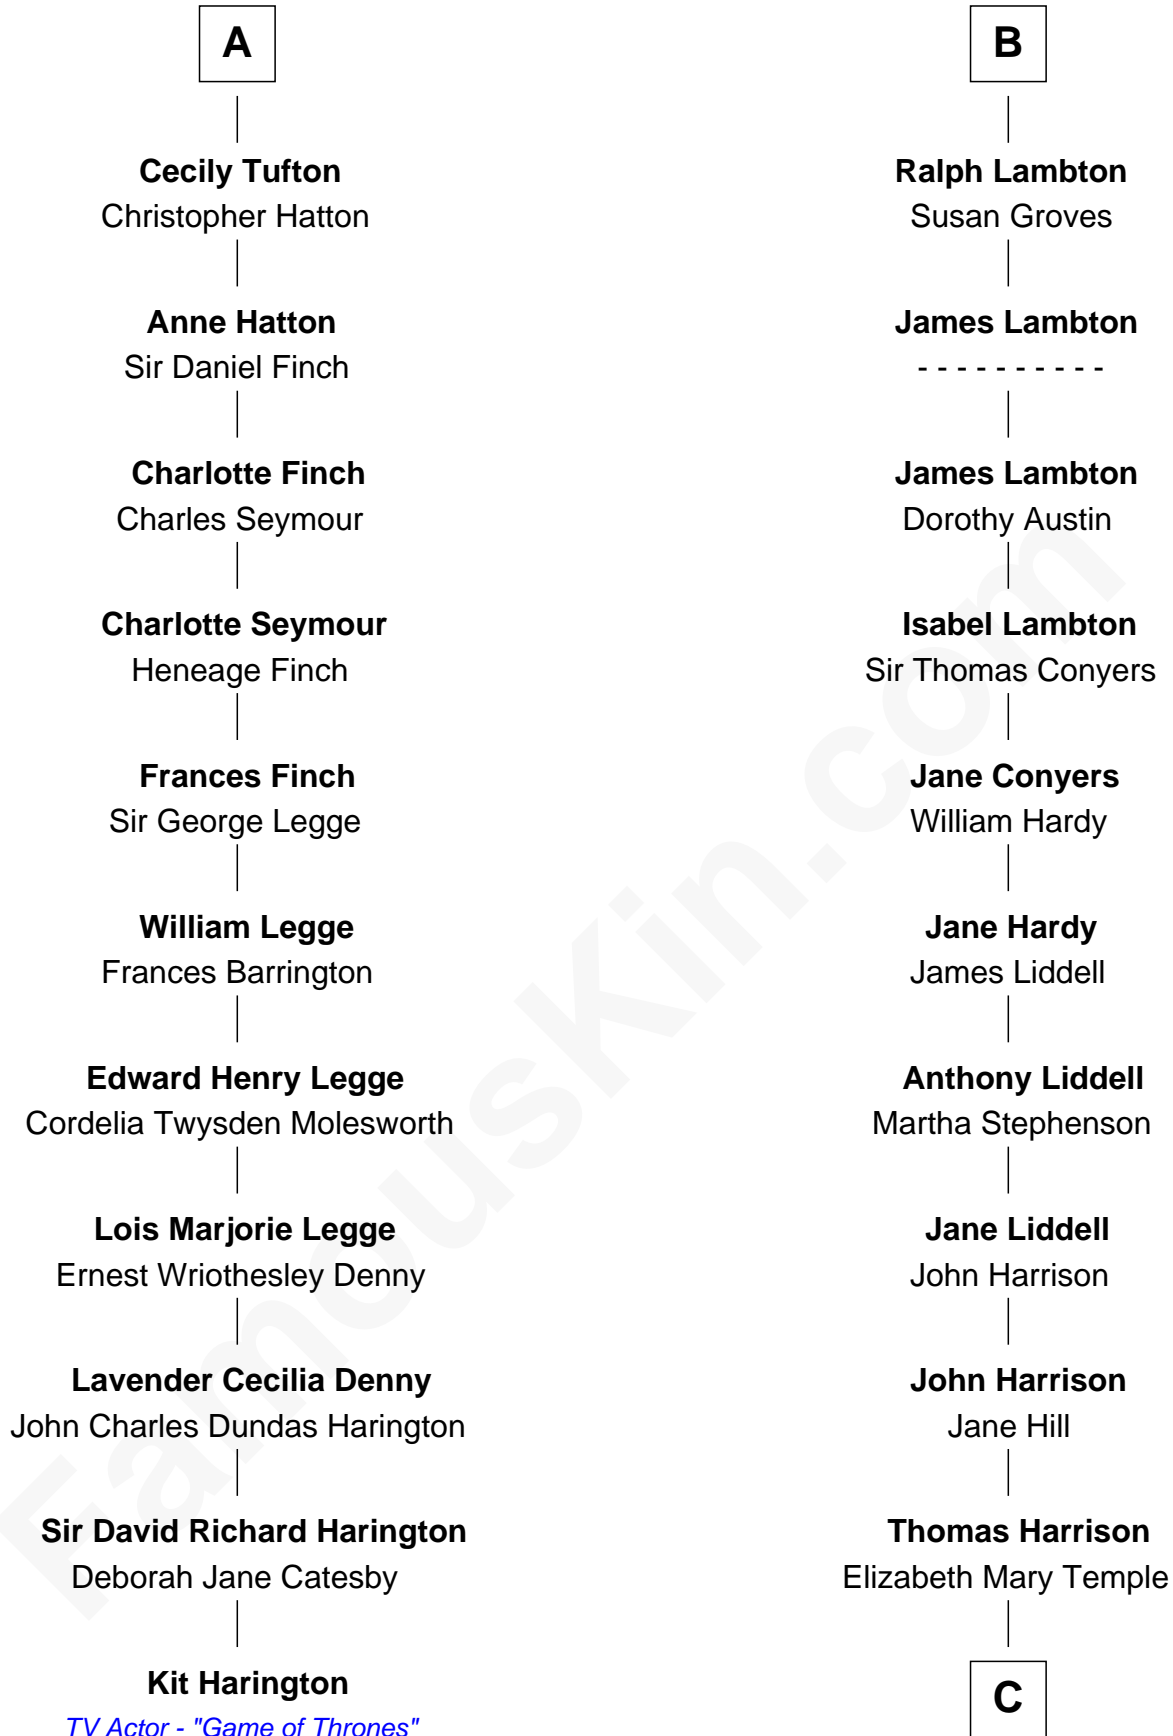

FamousKin.com

Relationship Chart of

Kit Harington

TV Actor - "Game of Thrones"

17th cousin 2 times removed of

Catherine Middleton

Princess of Wales

Sir Roger Wentworth

Margery Despencer

C

Dorothy Harrison

Ronald John James Goldsmith

Carole Elizabeth Goldsmith

Michael Francis Middleton

Catherine Middleton

Princess of Wales