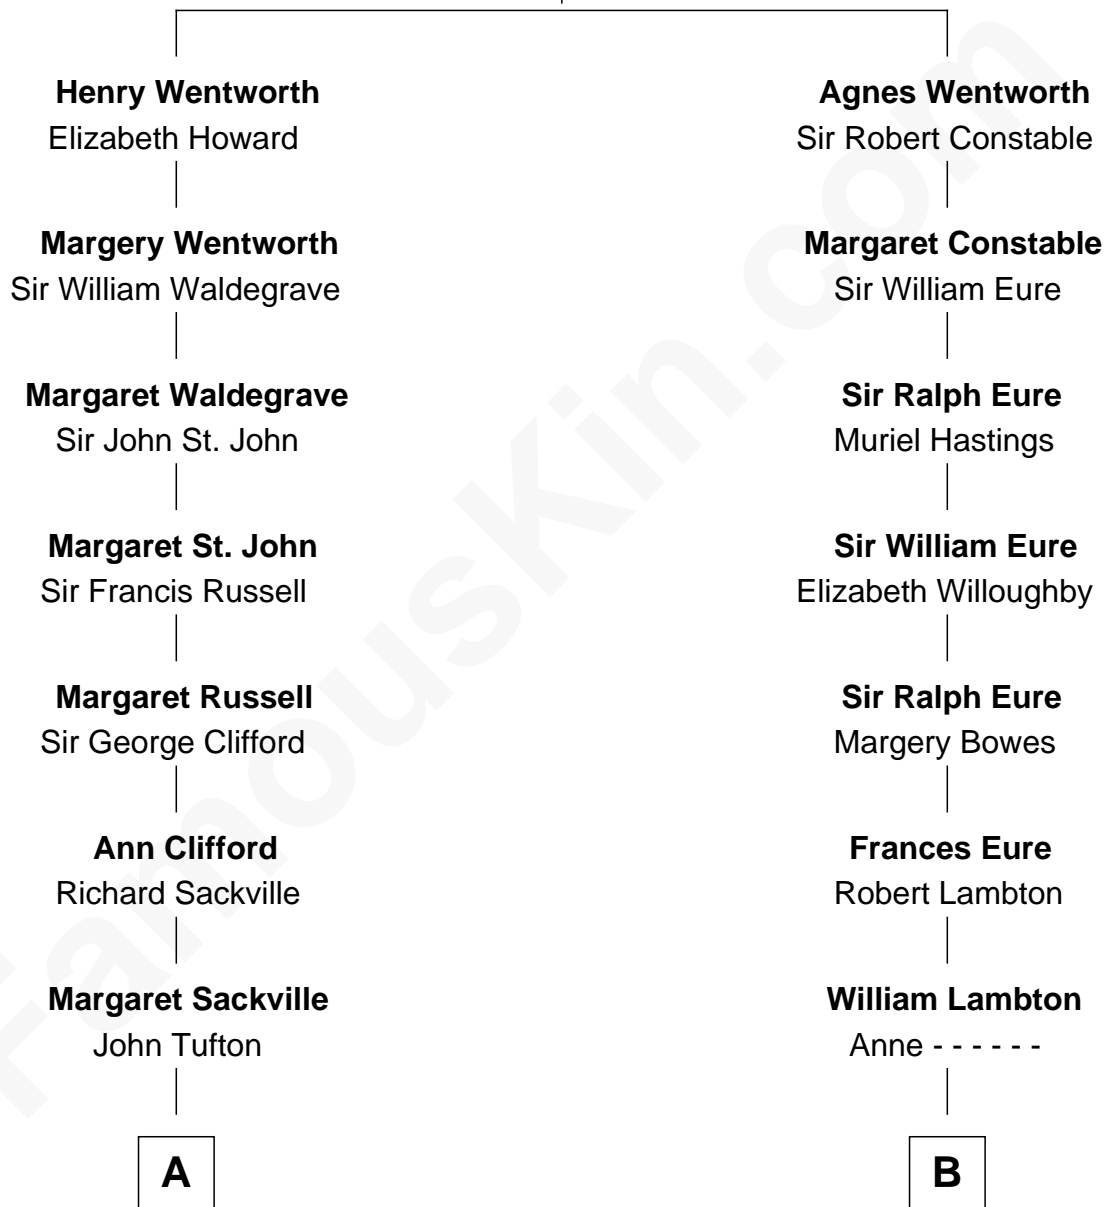

FamousKin.com

Relationship Chart of

Kit Harington

TV Actor - "Game of Thrones"

17th cousin 2 times removed of

Catherine Middleton

Princess of Wales

Sir Roger Wentworth

Margery Despencer

C

Dorothy Harrison

Ronald John James Goldsmith

Carole Elizabeth Goldsmith

Michael Francis Middleton

Catherine Middleton

Princess of Wales